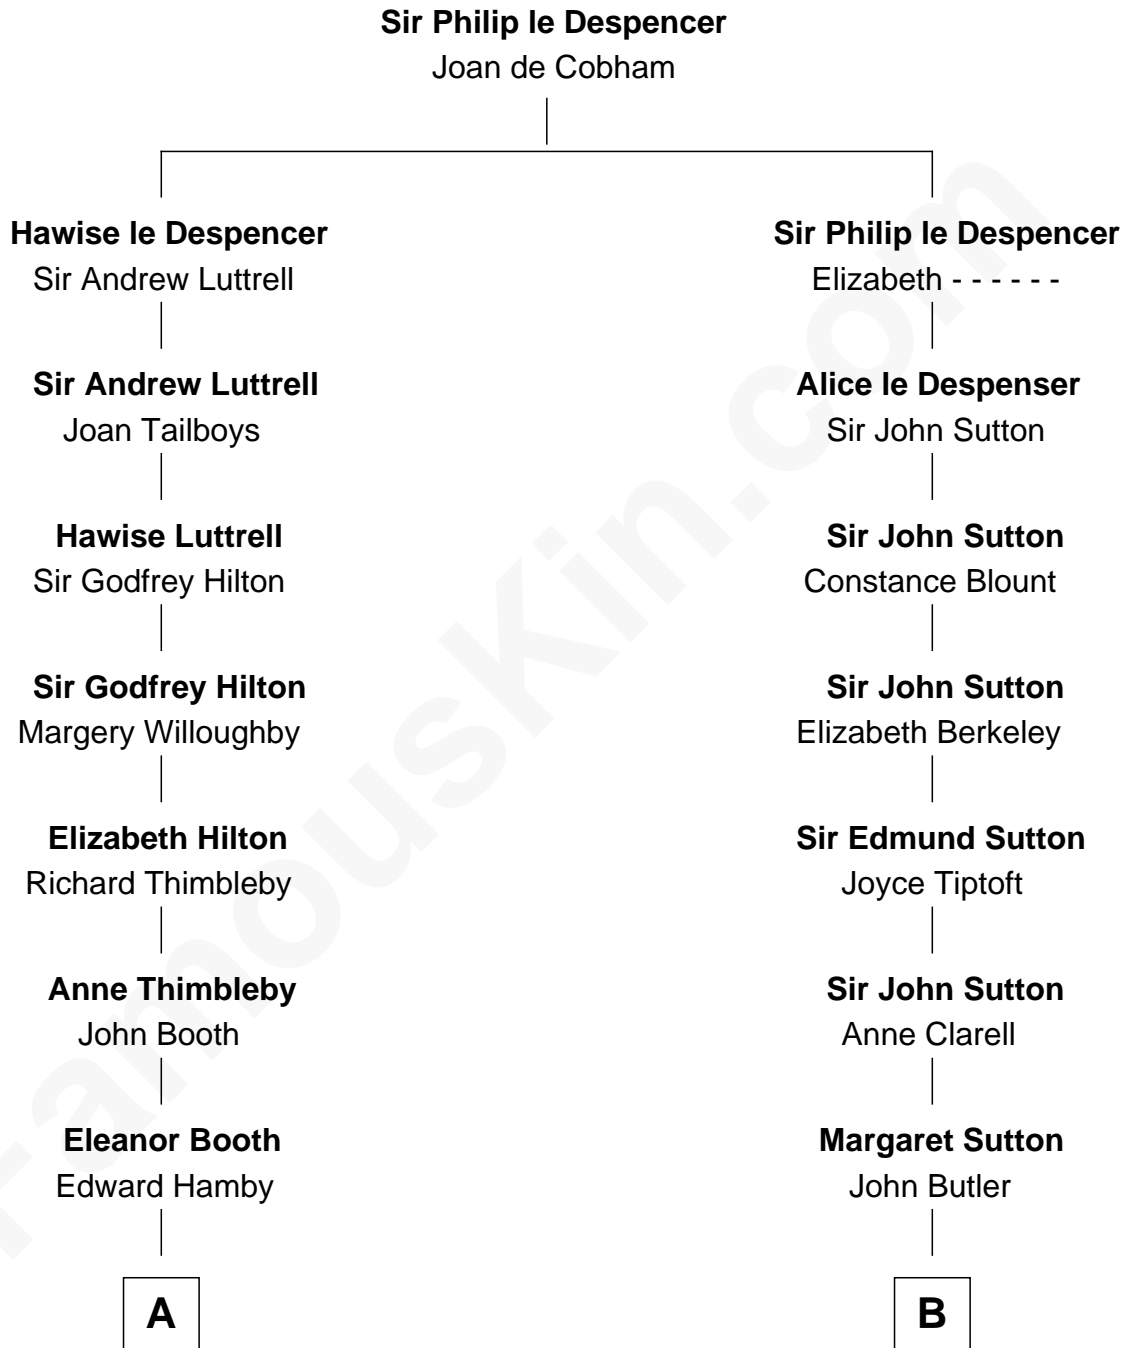

FamousKin.com
Relationship Chart of
Franklin D. Roosevelt
32nd U.S. President

17th cousin 2 times removed of
General George S. Patton
U.S. Army - World War II

C

—
Susan Thornton Glassell

George Smith Patton

—
George Smith Patton

Ruth Wilson

—
General George S. Patton

U.S. Army - World War II

FamousKin.com