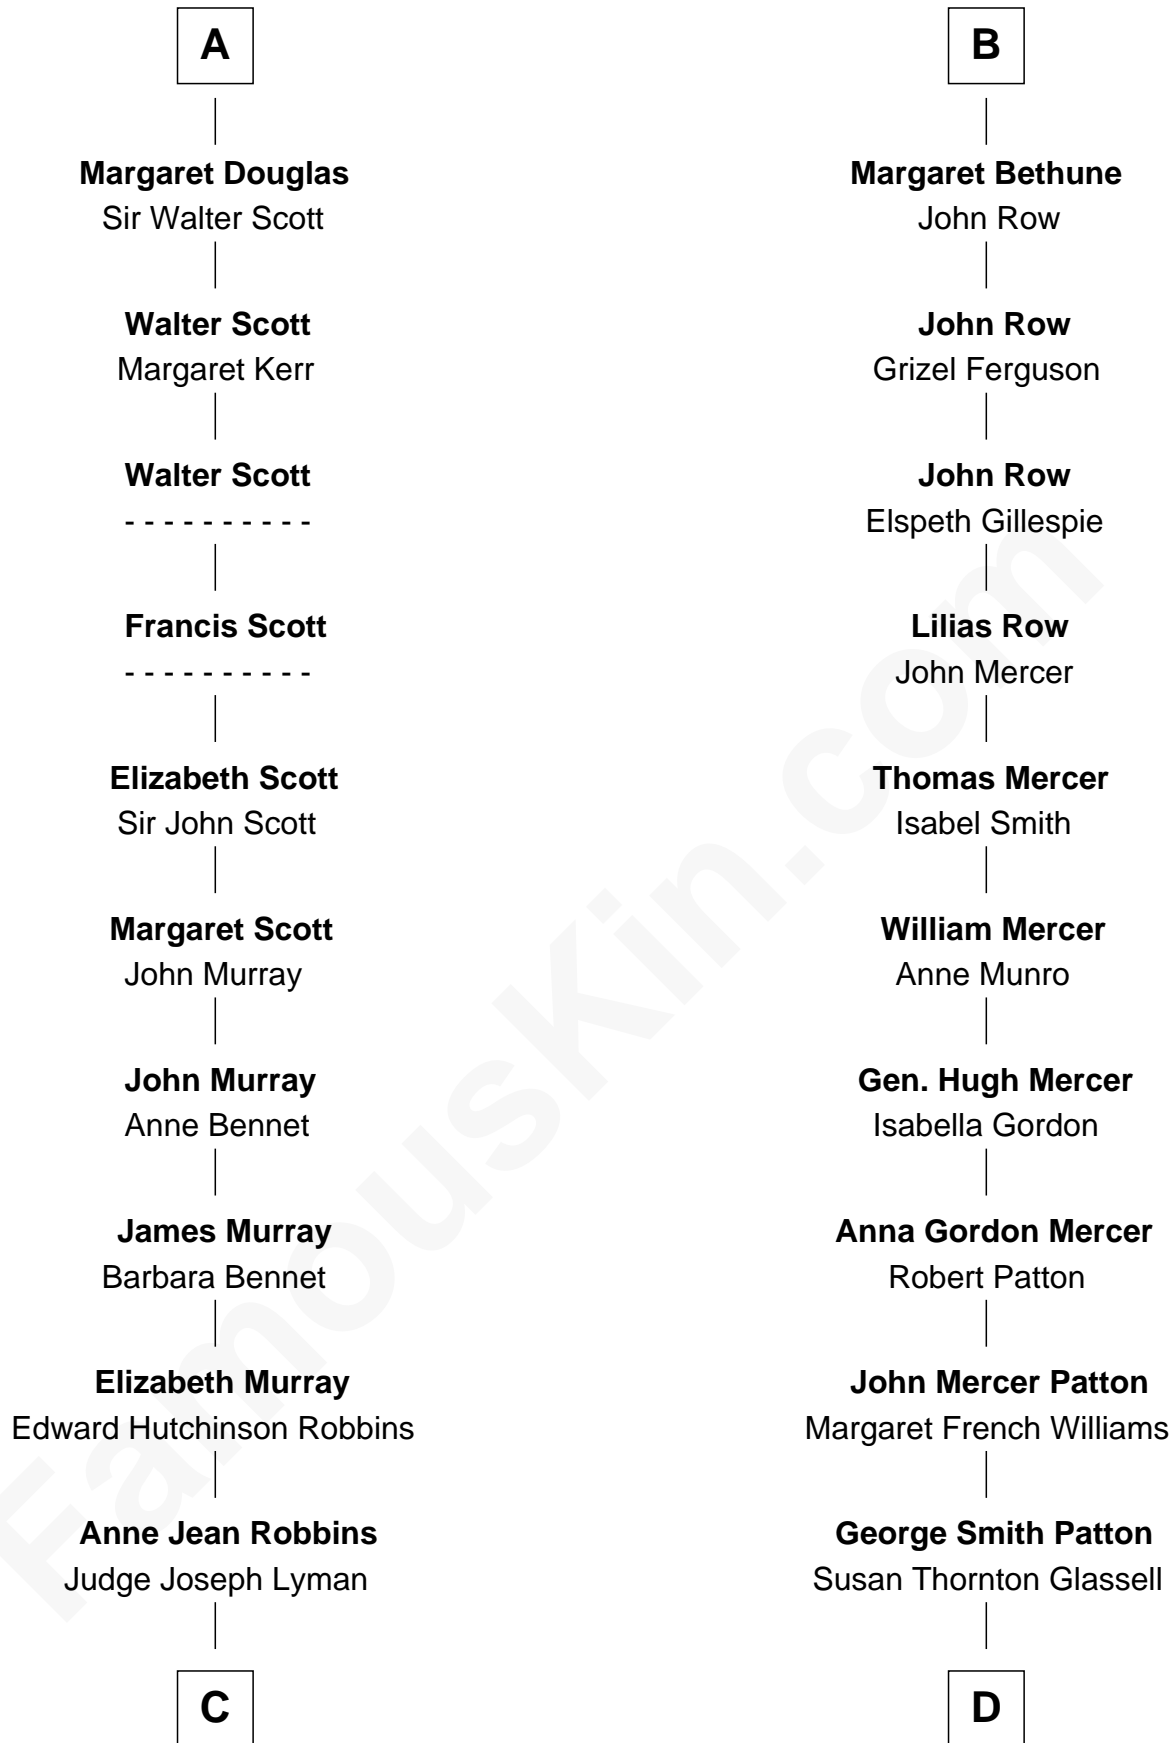

FamousKin.com
Relationship Chart of
Franklin D. Roosevelt
32nd U.S. President

18th cousin 1 time removed of
General George S. Patton
U.S. Army - World War II

FamousKin.com