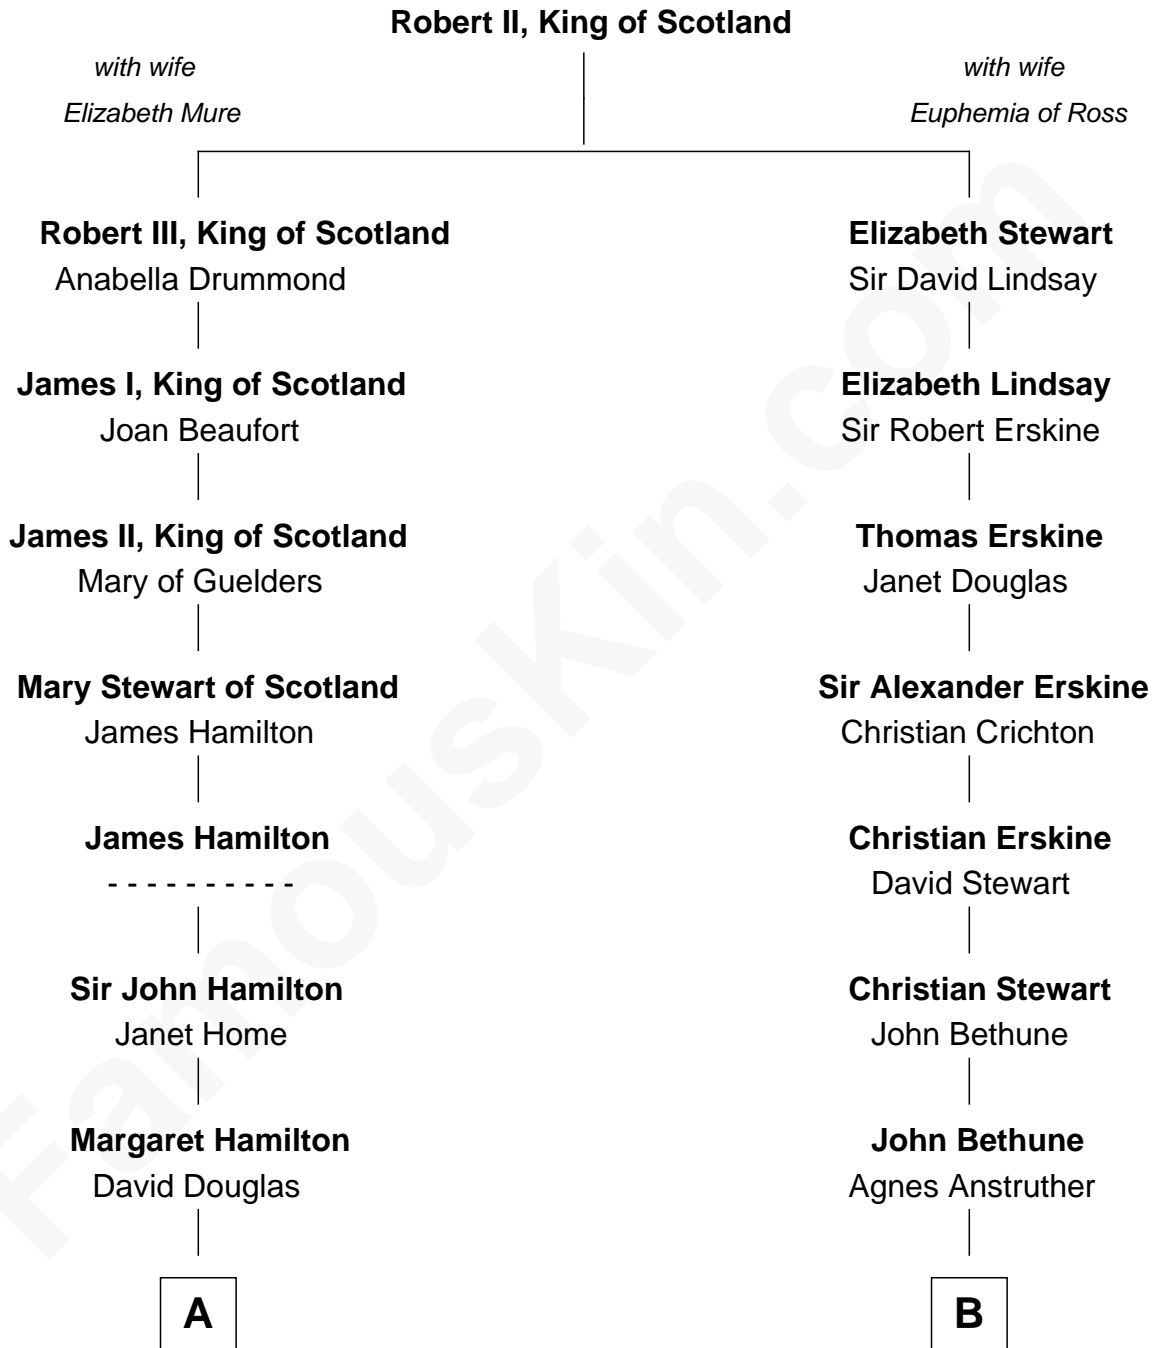

FamousKin.com
Relationship Chart of
Franklin D. Roosevelt
32nd U.S. President

18th cousin 1 time removed of
General George S. Patton
U.S. Army - World War II

FamousKin.com