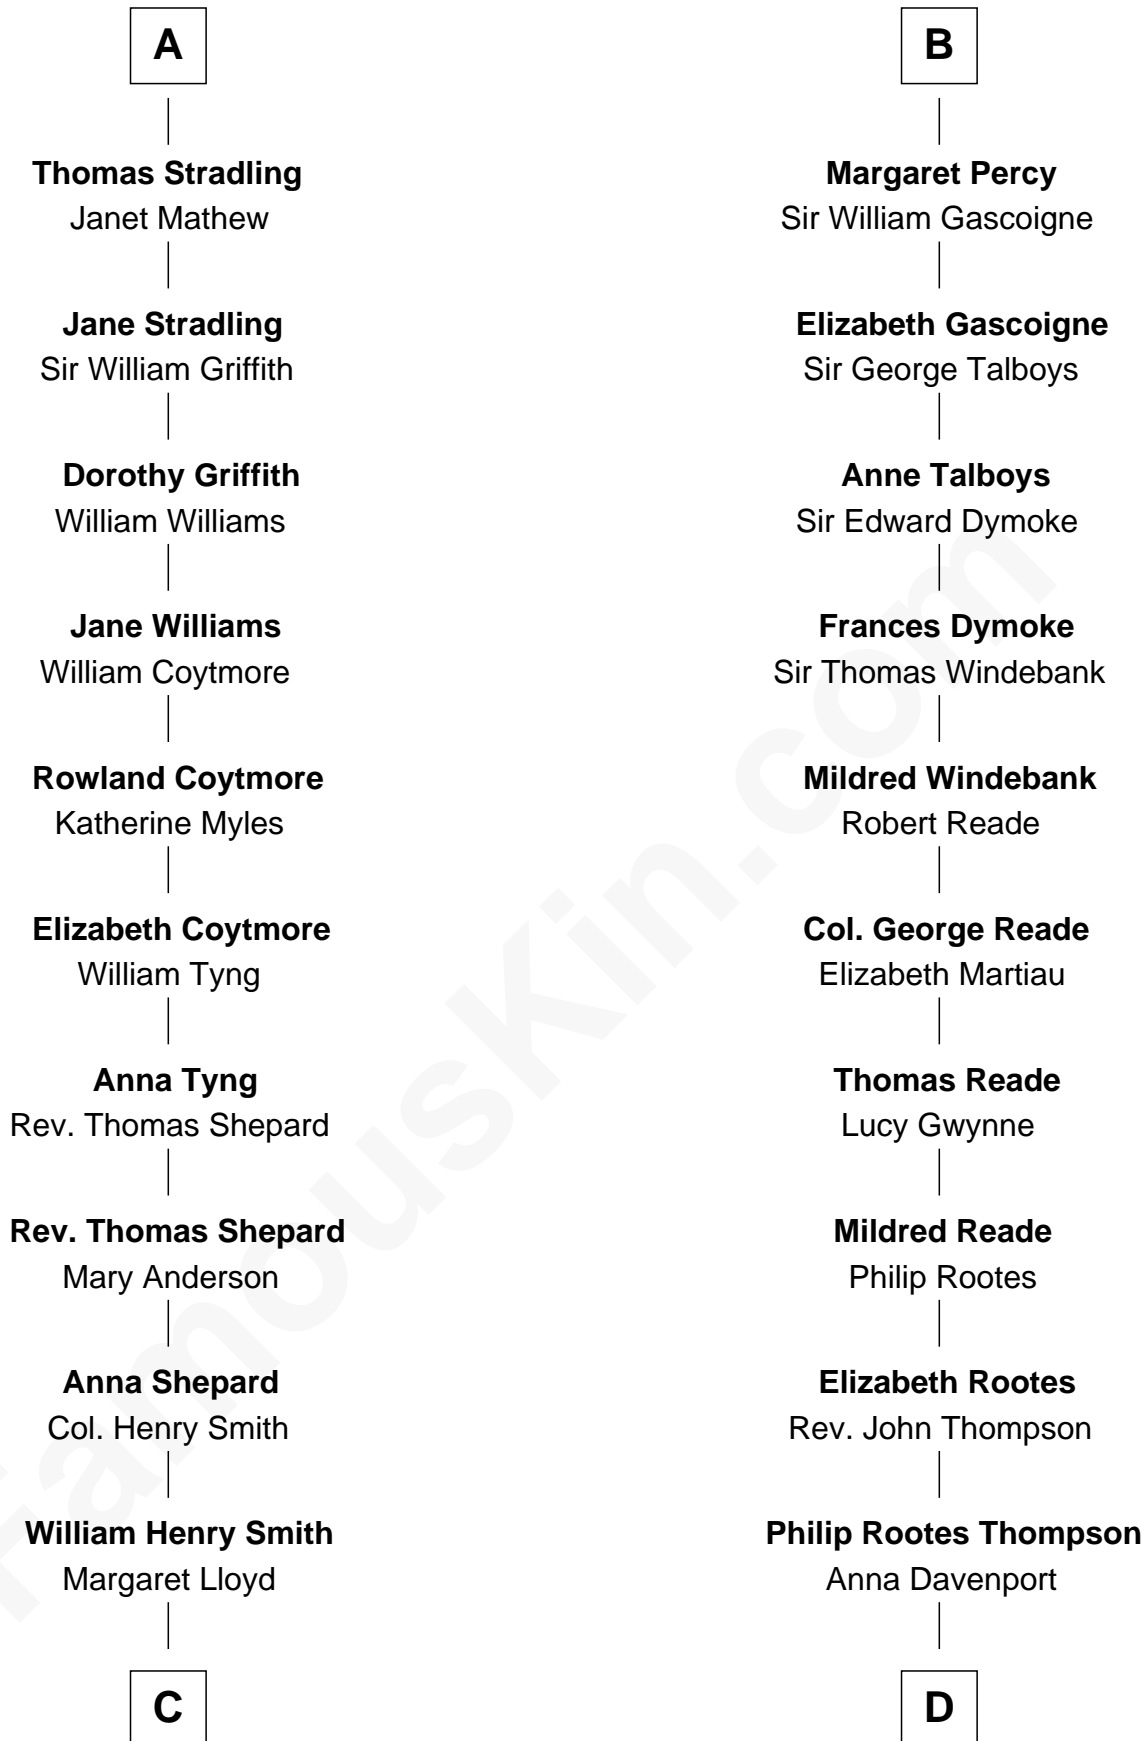

FamousKin.com
Relationship Chart of
Franklin D. Roosevelt
32nd U.S. President

21st cousin of
General George S. Patton
U.S. Army - World War II

C

Rebecca Smith

John Aspinwall

John Aspinwall

Susan Howland

Mary Rebecca Aspinwall

Isaac Daniel Roosevelt

James Roosevelt

Sara Delano

Franklin D. Roosevelt

32nd U.S. President

D

Eleanor Thompson

William Thorton