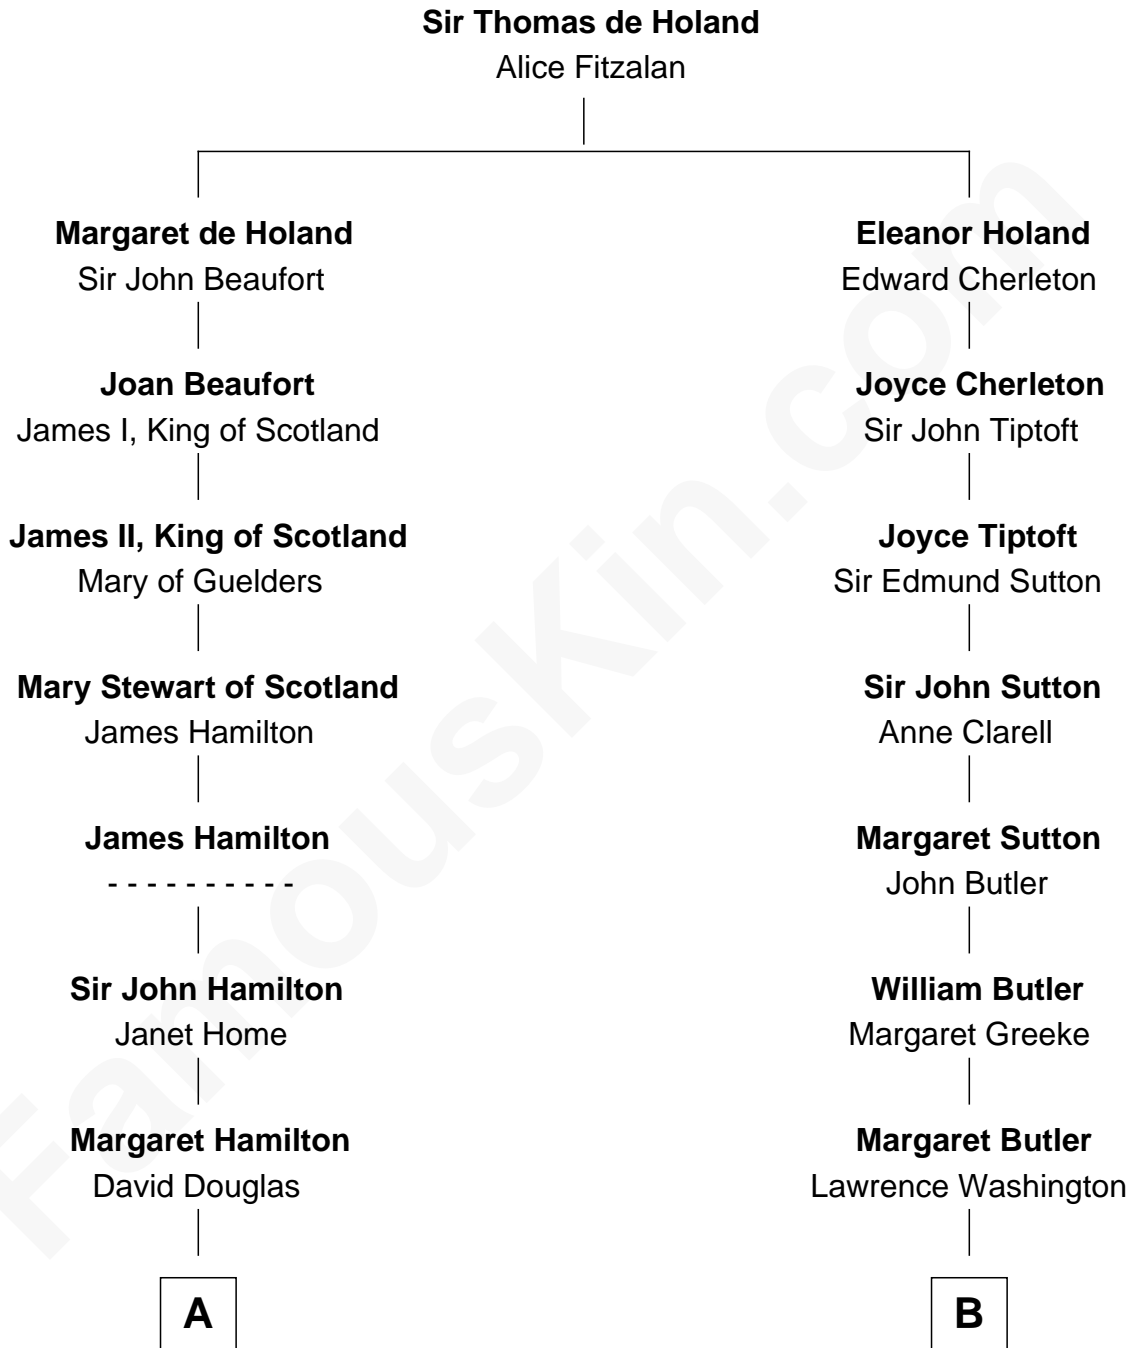

**FamousKin.com**  
**Relationship Chart of**  
**Franklin D. Roosevelt**  
*32nd U.S. President*

17th cousin 2 times removed of  
**General George S. Patton**  
*U.S. Army - World War II*

**C**

—  
**Catharine Robbins Lyman**

Warren Delano

—  
**Sara Delano**

James Roosevelt

—  
**Franklin D. Roosevelt**

*32nd U.S. President*

FamousKin.com