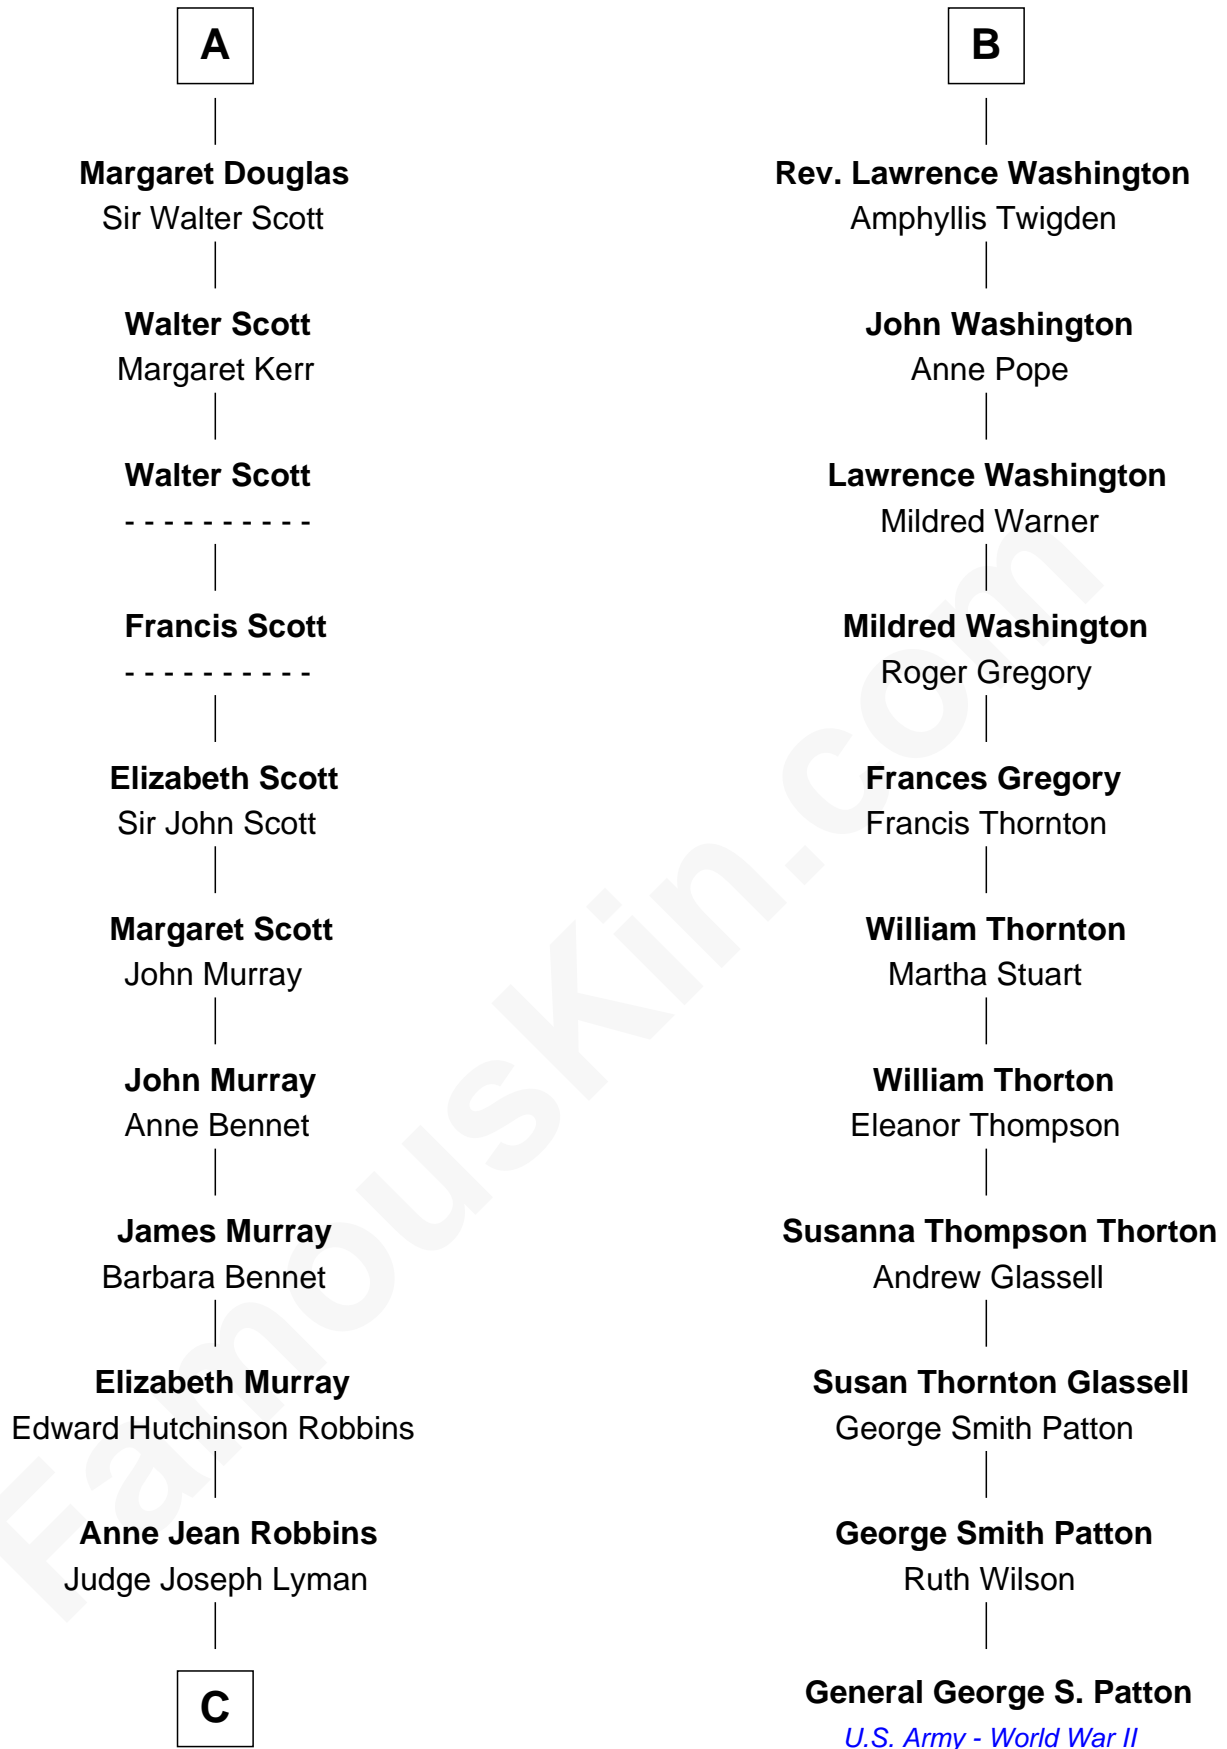

**FamousKin.com**  
**Relationship Chart of**  
**Franklin D. Roosevelt**  
*32nd U.S. President*

17th cousin 2 times removed of  
**General George S. Patton**  
*U.S. Army - World War II*

**C**

—  
**Catharine Robbins Lyman**

Warren Delano

—  
**Sara Delano**

James Roosevelt

—  
**Franklin D. Roosevelt**

*32nd U.S. President*

FamousKin.com