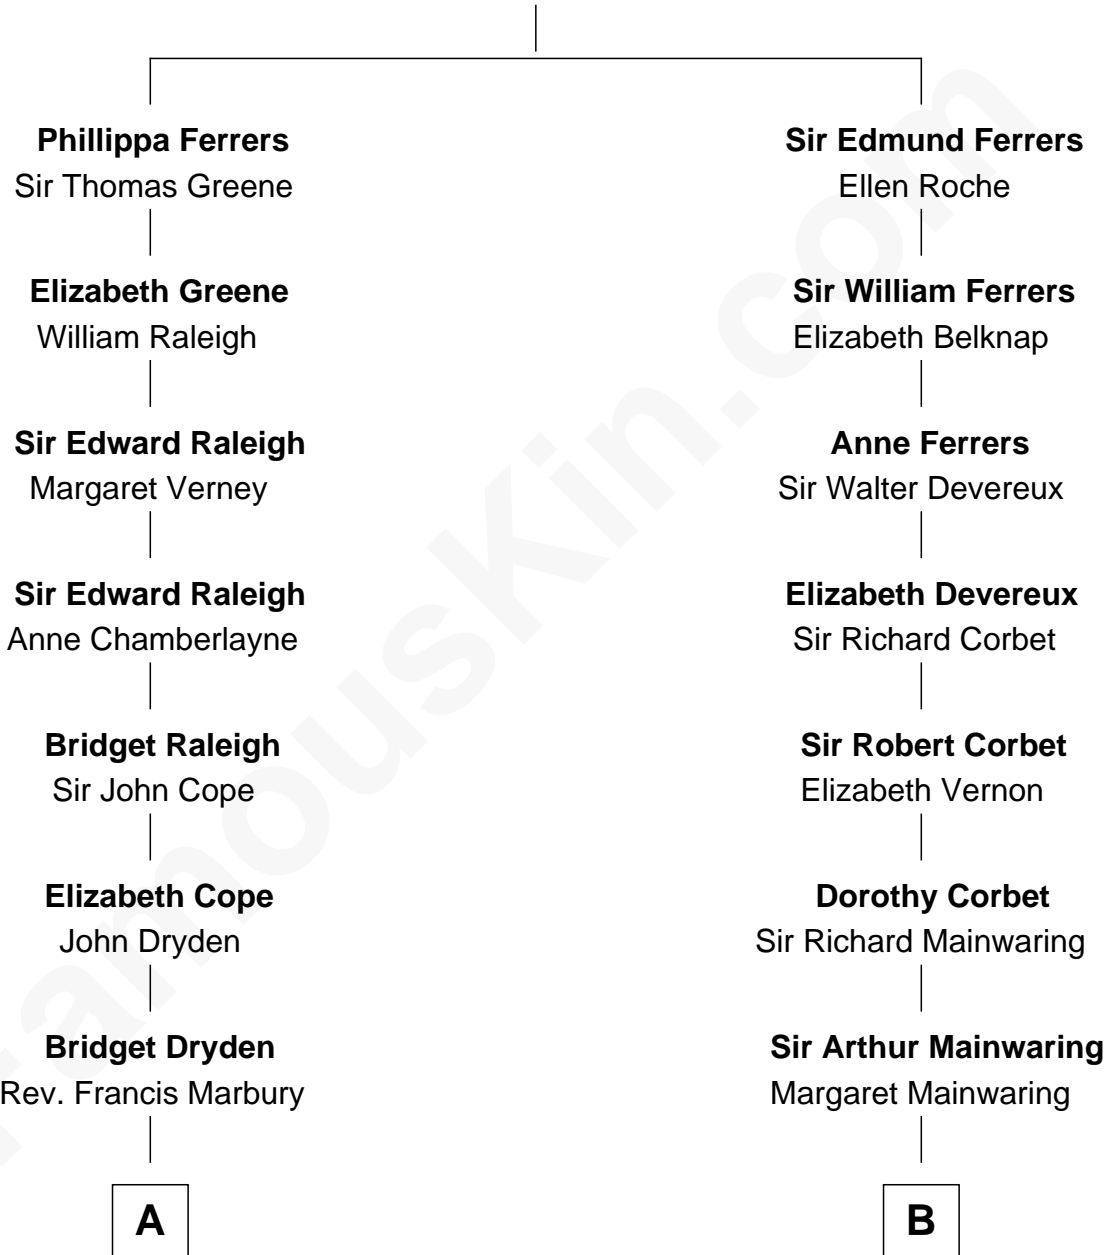

FamousKin.com
Relationship Chart of
Franklin D. Roosevelt
32nd U.S. President

16th cousin 2 times removed of

Lizzie Borden
Accused Murderess

Robert de Ferrers
 Margaret Despencer

C

Sarah Anthony Morse
Andrew Jackson Borden

Lizzie Borden
Accused Murderess

FamousKin.com