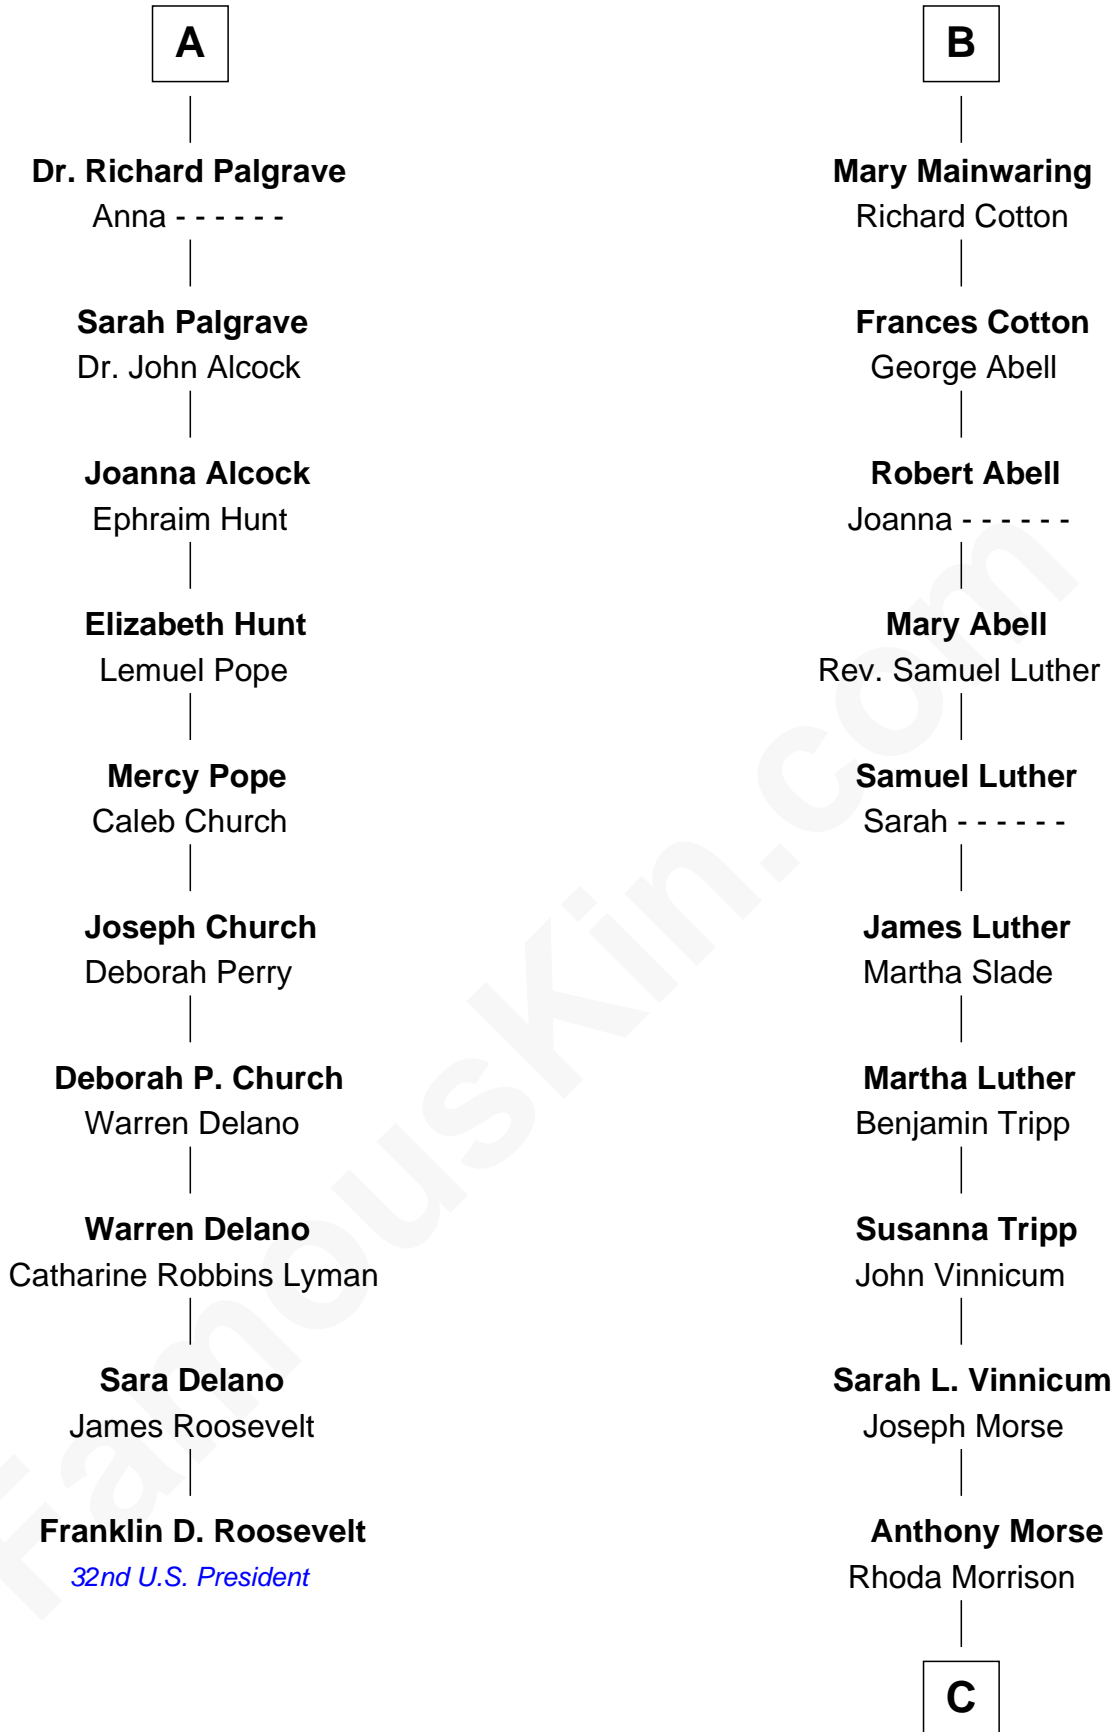

**FamousKin.com**  
**Relationship Chart of**  
**Franklin D. Roosevelt**  
*32nd U.S. President*

16th cousin 2 times removed of

**Lizzie Borden**  
*Accused Murderess*

**Sir Richard Fitzalan**  
 Elizabeth de Bohun

**C**

**Sarah Anthony Morse**  
Andrew Jackson Borden

**Lizzie Borden**  
*Accused Murderess*

FamousKin.com