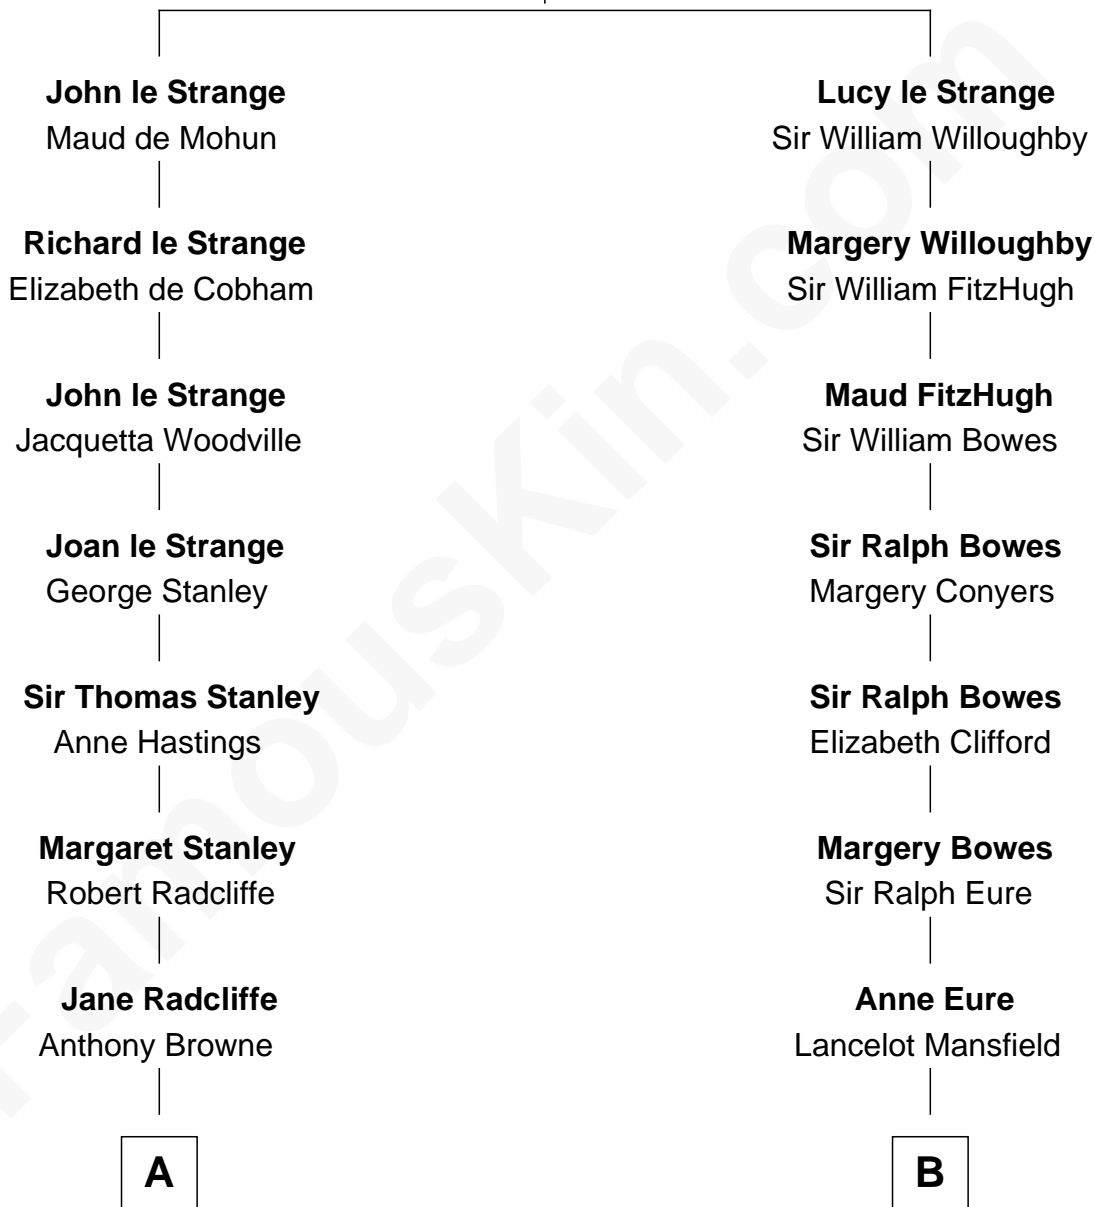

FamousKin.com Relationship Chart of

Franklin D. Roosevelt

32nd U.S. President

18th cousin of

Elizabeth Montgomery

TV Actress - "Bewitched"

Sir Roger le Strange

Aline Fitzalan

C

James Roosevelt

Sara Delano

Franklin D. Roosevelt

32nd U.S. President

D

Henry Montgomery

Elizabeth Bryan Allen

Elizabeth Montgomery

TV Actress - "Bewitched"

FamousKin.com