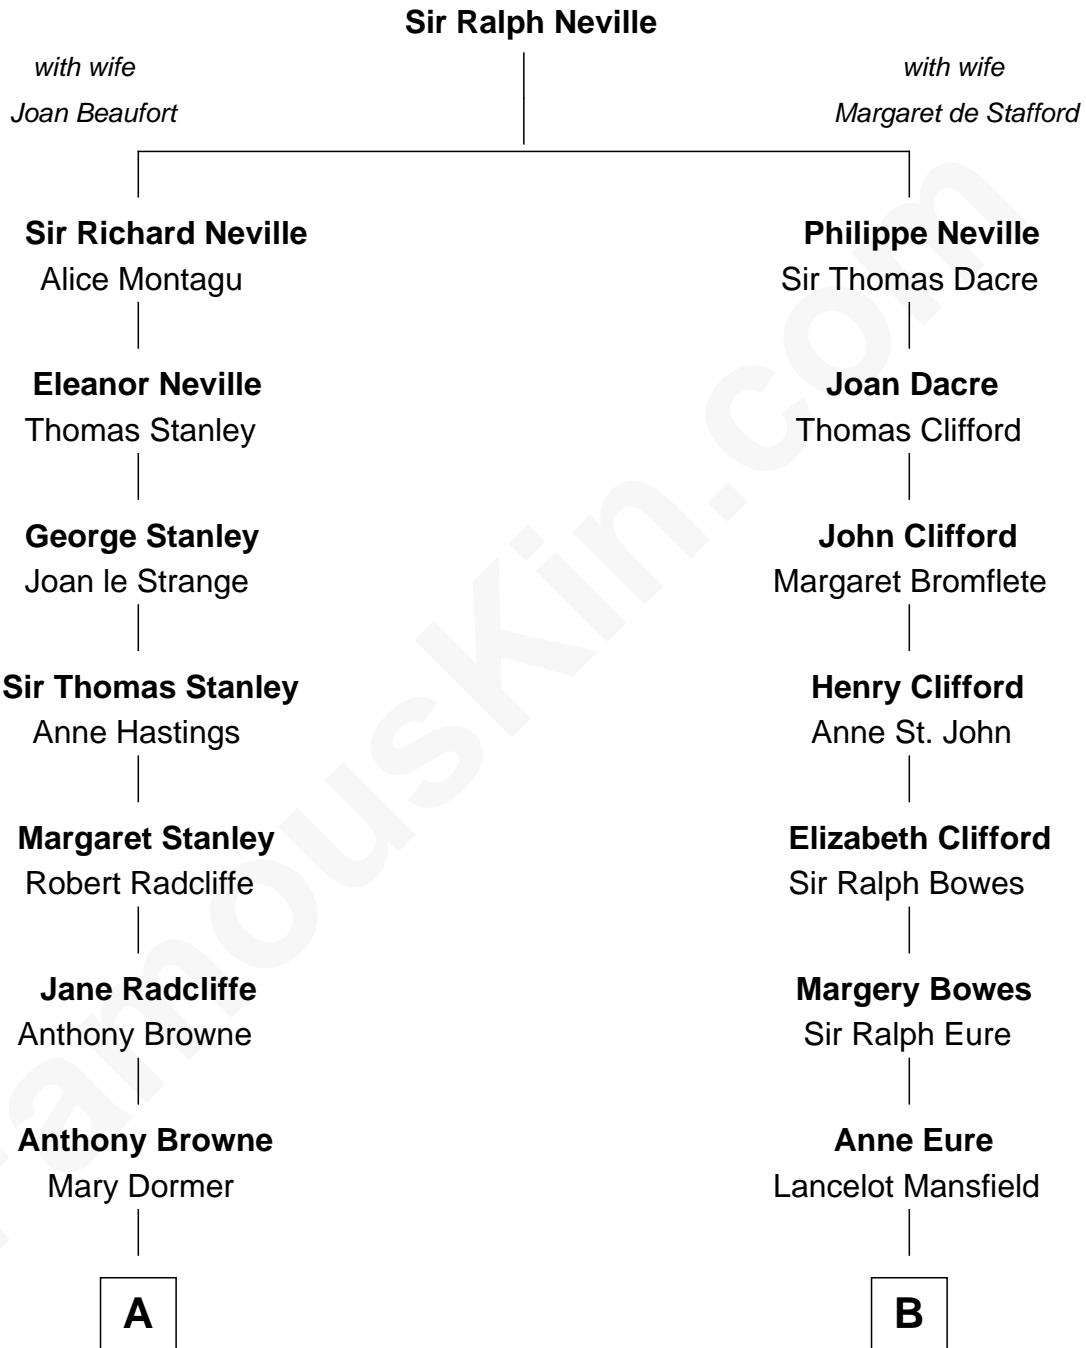

FamousKin.com
Relationship Chart of
Franklin D. Roosevelt
32nd U.S. President

17th cousin 1 time removed of
Elizabeth Montgomery
TV Actress - "Bewitched"

C

Henry Montgomery
Elizabeth Bryan Allen

Elizabeth Montgomery
TV Actress - "Bewitched"

FamousKin.com