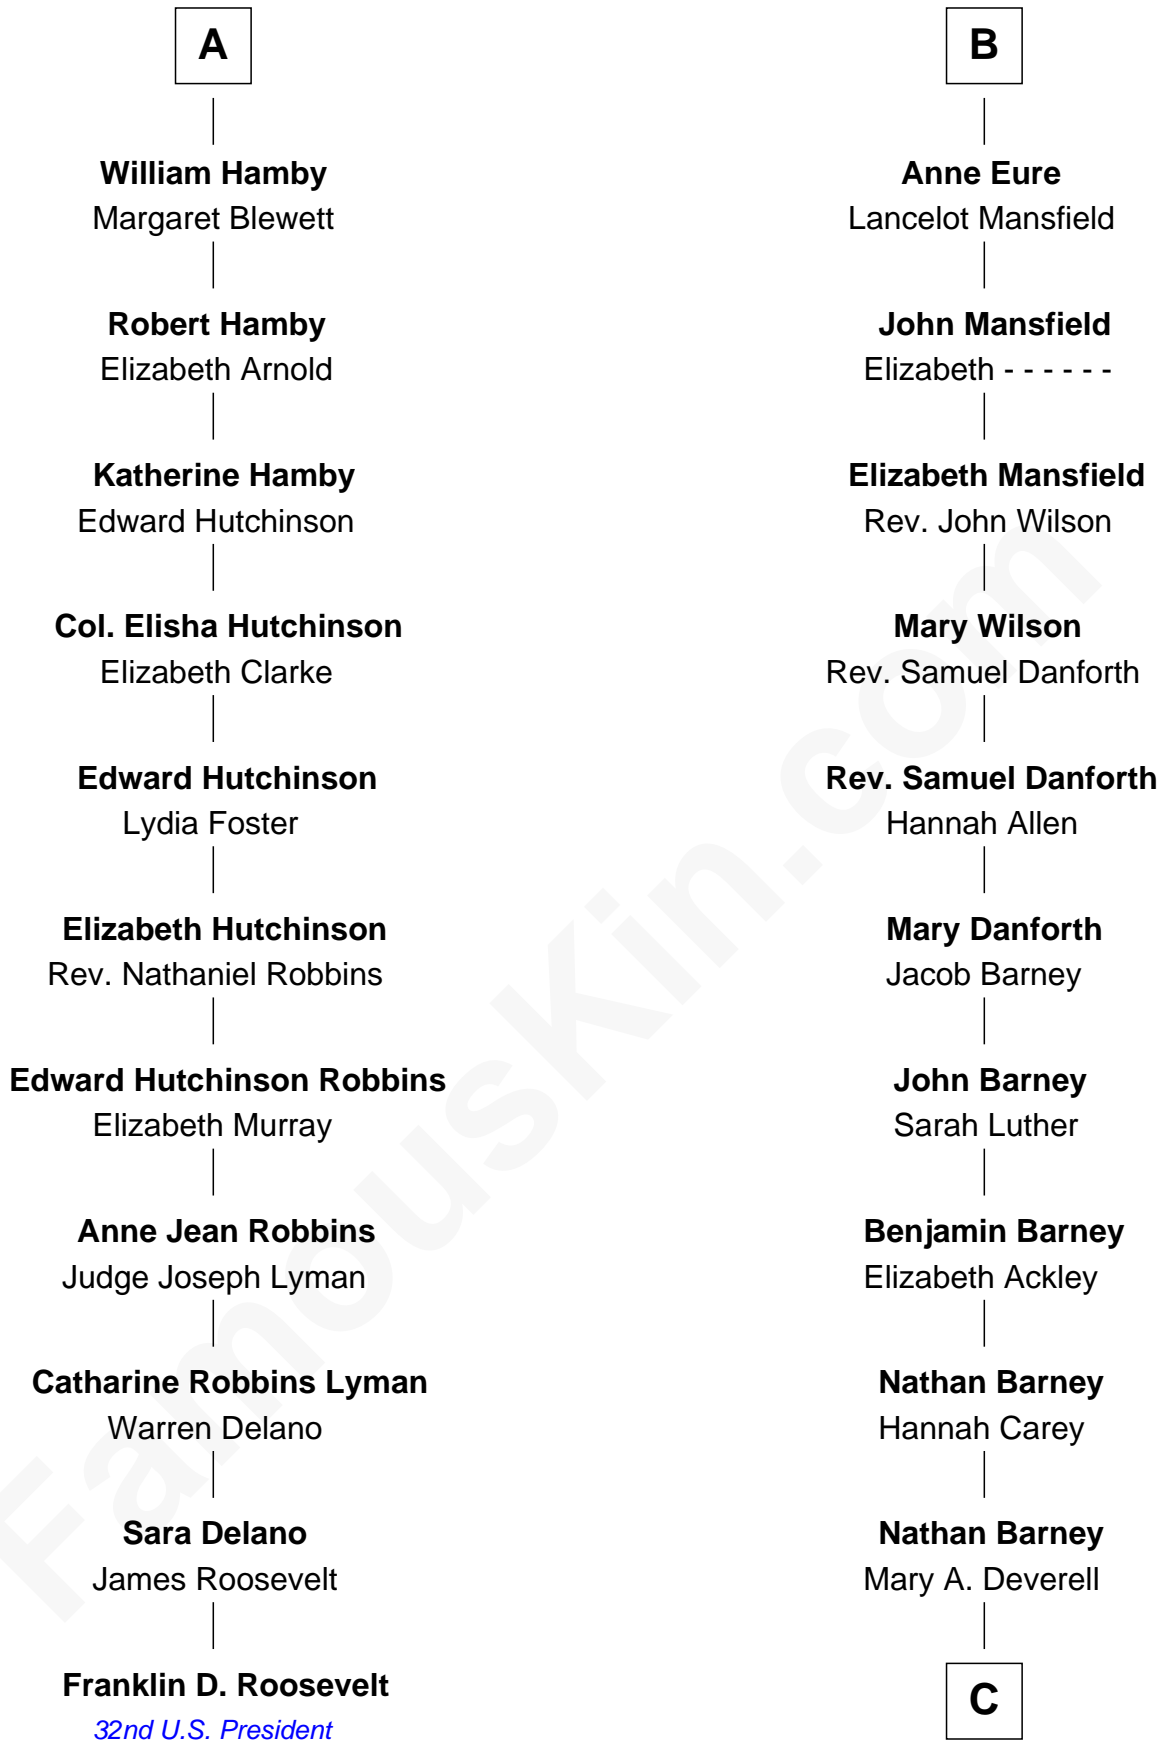

FamousKin.com
Relationship Chart of
Franklin D. Roosevelt
32nd U.S. President

17th cousin 2 times removed of

Elizabeth Montgomery
TV Actress - "Bewitched"

John de Welles
 Maud de Roos

C

—
Mary Weed Barney

Henry Montgomery

—
Henry Montgomery

Elizabeth Bryan Allen

—
Elizabeth Montgomery

TV Actress - "Bewitched"

FamousKin.com