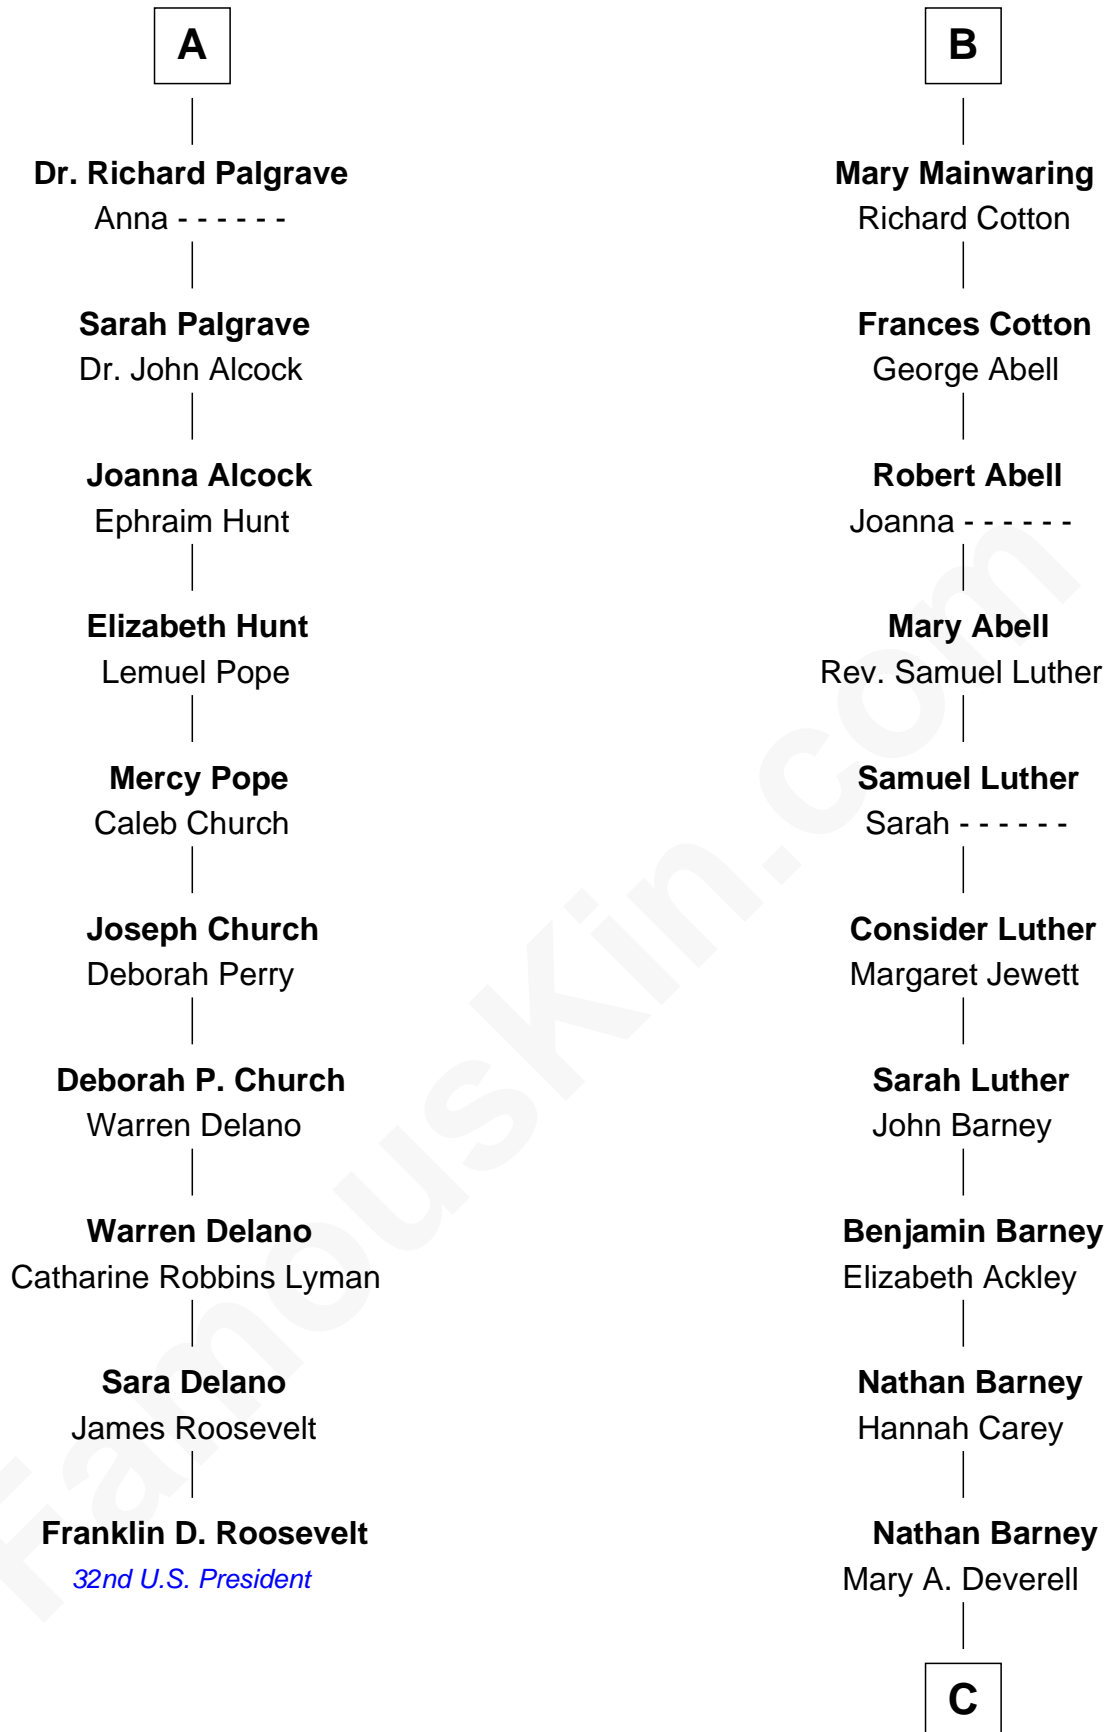

FamousKin.com
Relationship Chart of
Franklin D. Roosevelt
32nd U.S. President

16th cousin 3 times removed of

Elizabeth Montgomery
TV Actress - "Bewitched"

Sir Richard Fitzalan
 Elizabeth de Bohun

C

—
Mary Weed Barney

Henry Montgomery

—
Henry Montgomery

Elizabeth Bryan Allen

—
Elizabeth Montgomery

TV Actress - "Bewitched"

FamousKin.com