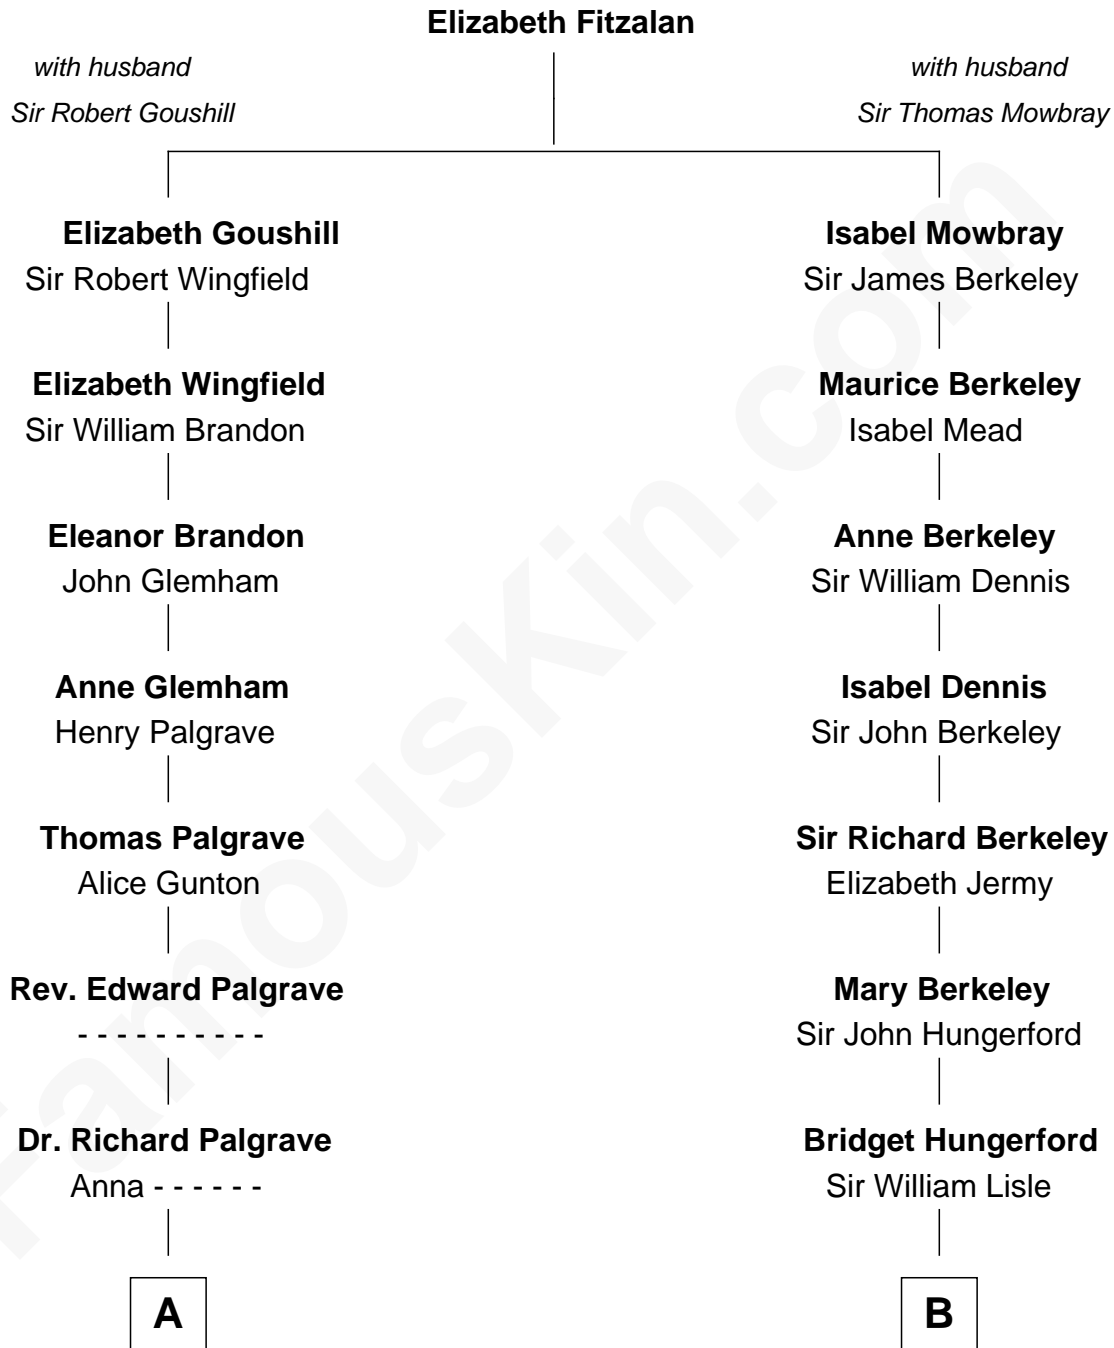

FamousKin.com
Relationship Chart of
Franklin D. Roosevelt
32nd U.S. President

15th cousin 3 times removed of
Warren Buffett
Chairman & CEO, Berkshire Hathaway

C

Leila Stahl

Howard Homan Buffett

Warren Buffett