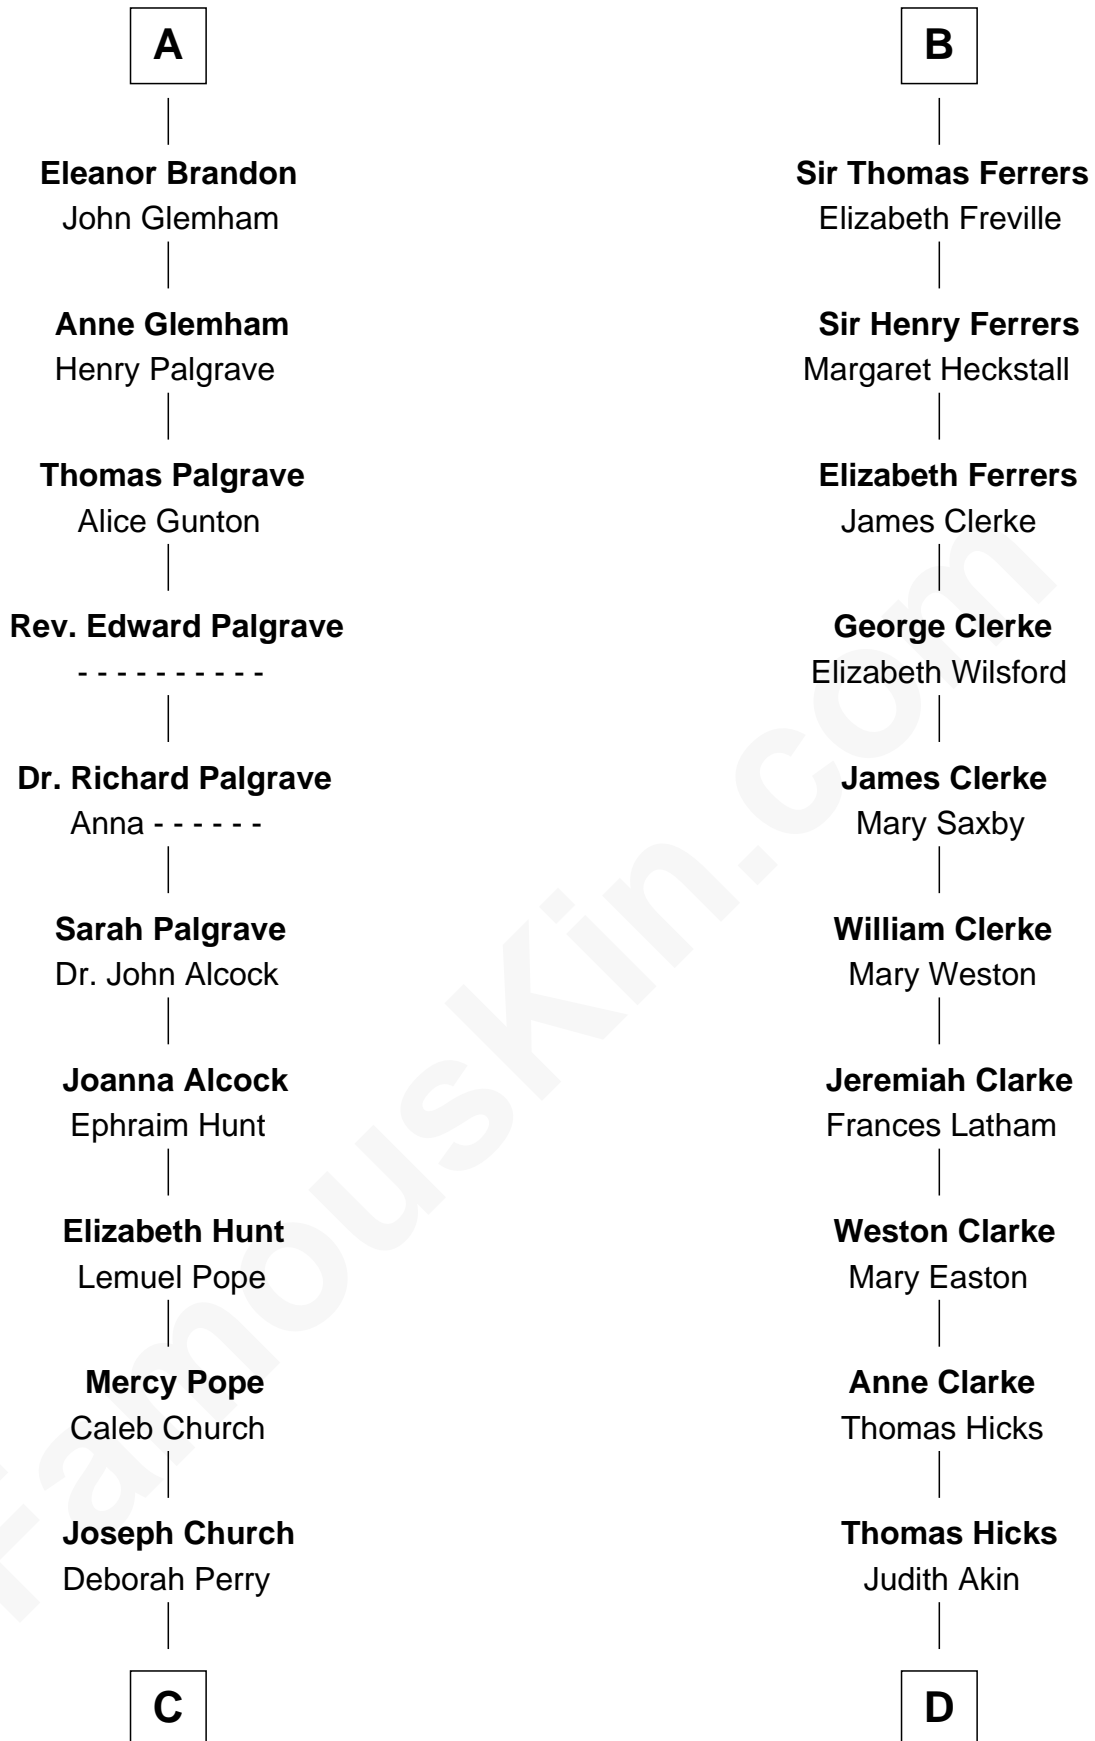

## Relationship Chart of Franklin D. Roosevelt

32nd U.S. President

20th cousin of

**Susan B. Anthony**

Women's Rights Advocate

**C**

**Deborah P. Church**

Warren Delano

**Warren Delano**

Catharine Robbins Lyman

**Sara Delano**

James Roosevelt

**Franklin D. Roosevelt**

*32nd U.S. President*

**D**

**Judith Hicks**