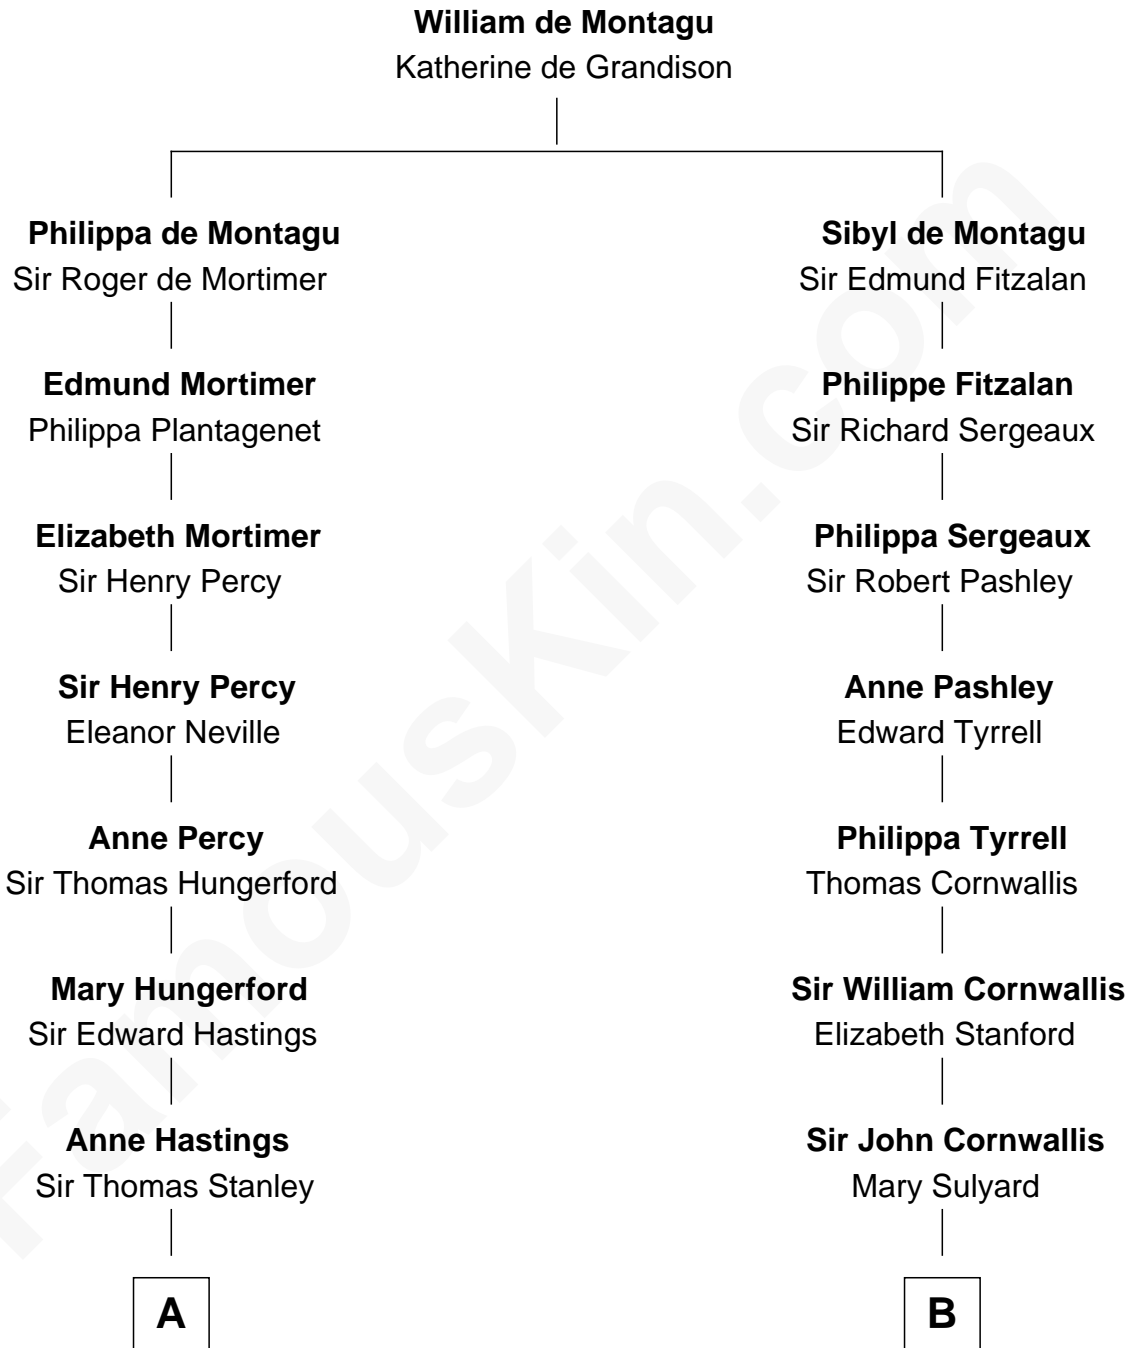

FamousKin.com
Relationship Chart of
Franklin D. Roosevelt
32nd U.S. President

17th cousin 3 times removed of

Susan B. Anthony
Women's Rights Advocate

C

John Aspinwall

Susan Howland

Mary Rebecca Aspinwall

Isaac Daniel Roosevelt

James Roosevelt

Sara Delano

Franklin D. Roosevelt

32nd U.S. President

FamousKin.com