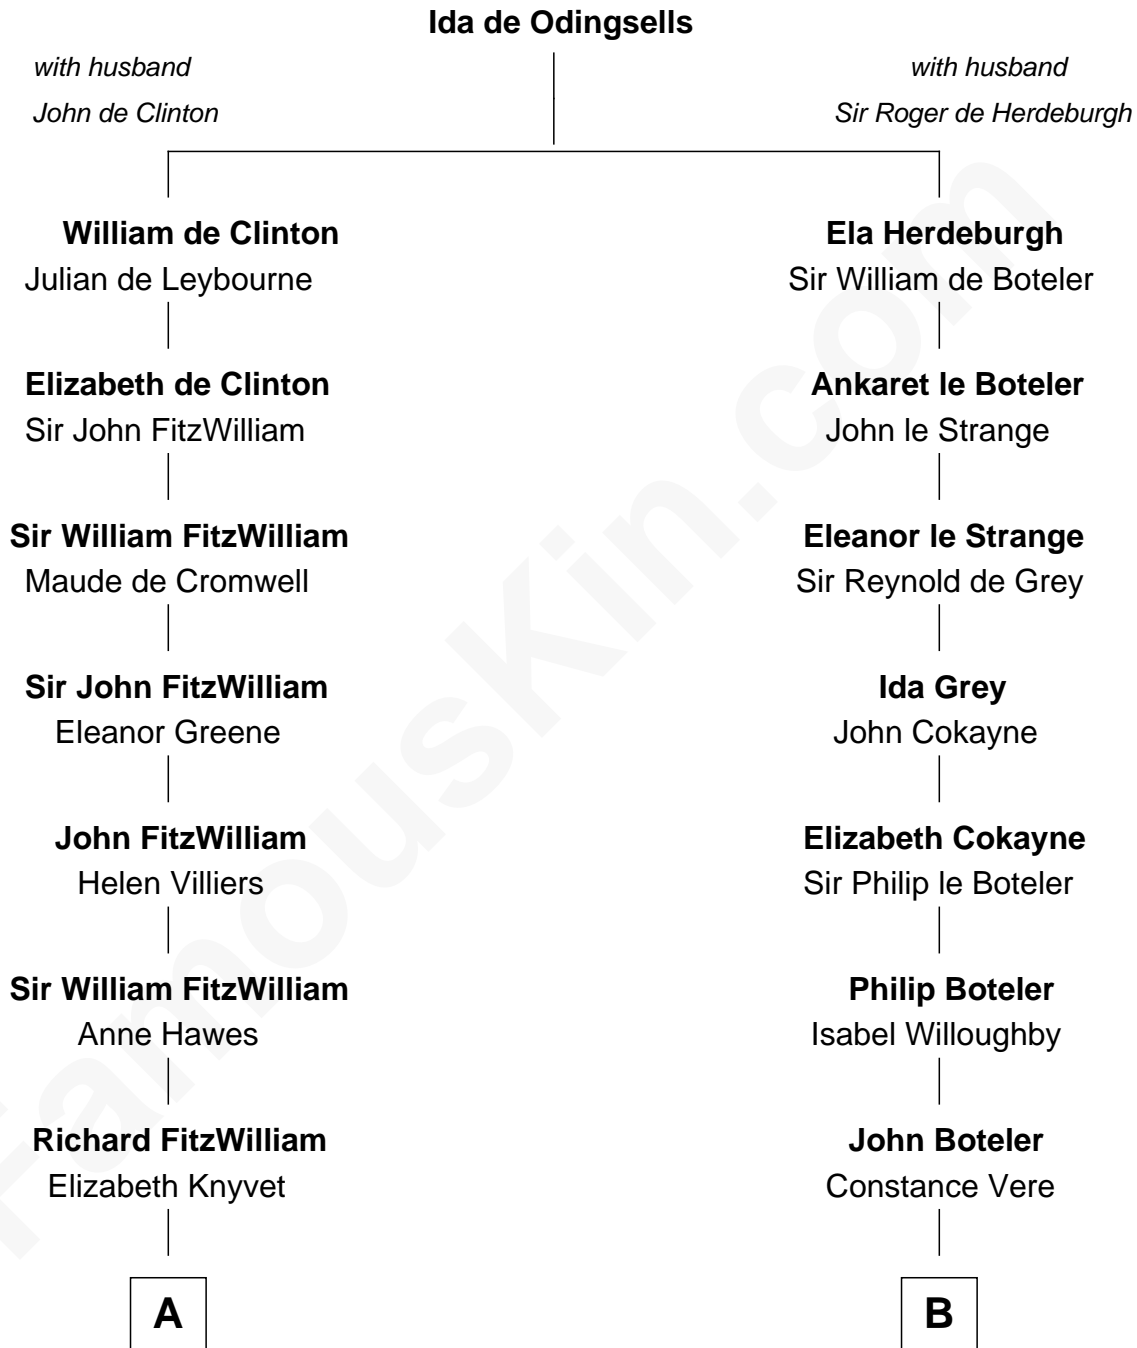

FamousKin.com
Relationship Chart of
Franklin D. Roosevelt
32nd U.S. President

18th cousin 1 time removed of

Susan B. Anthony
Women's Rights Advocate

C

James Roosevelt

Sara Delano

Franklin D. Roosevelt

32nd U.S. President

D

Humphrey Anthony

Hannah Lapham

Daniel Anthony

Lucy Read

Susan B. Anthony

Women's Rights Advocate

FamousKin.com