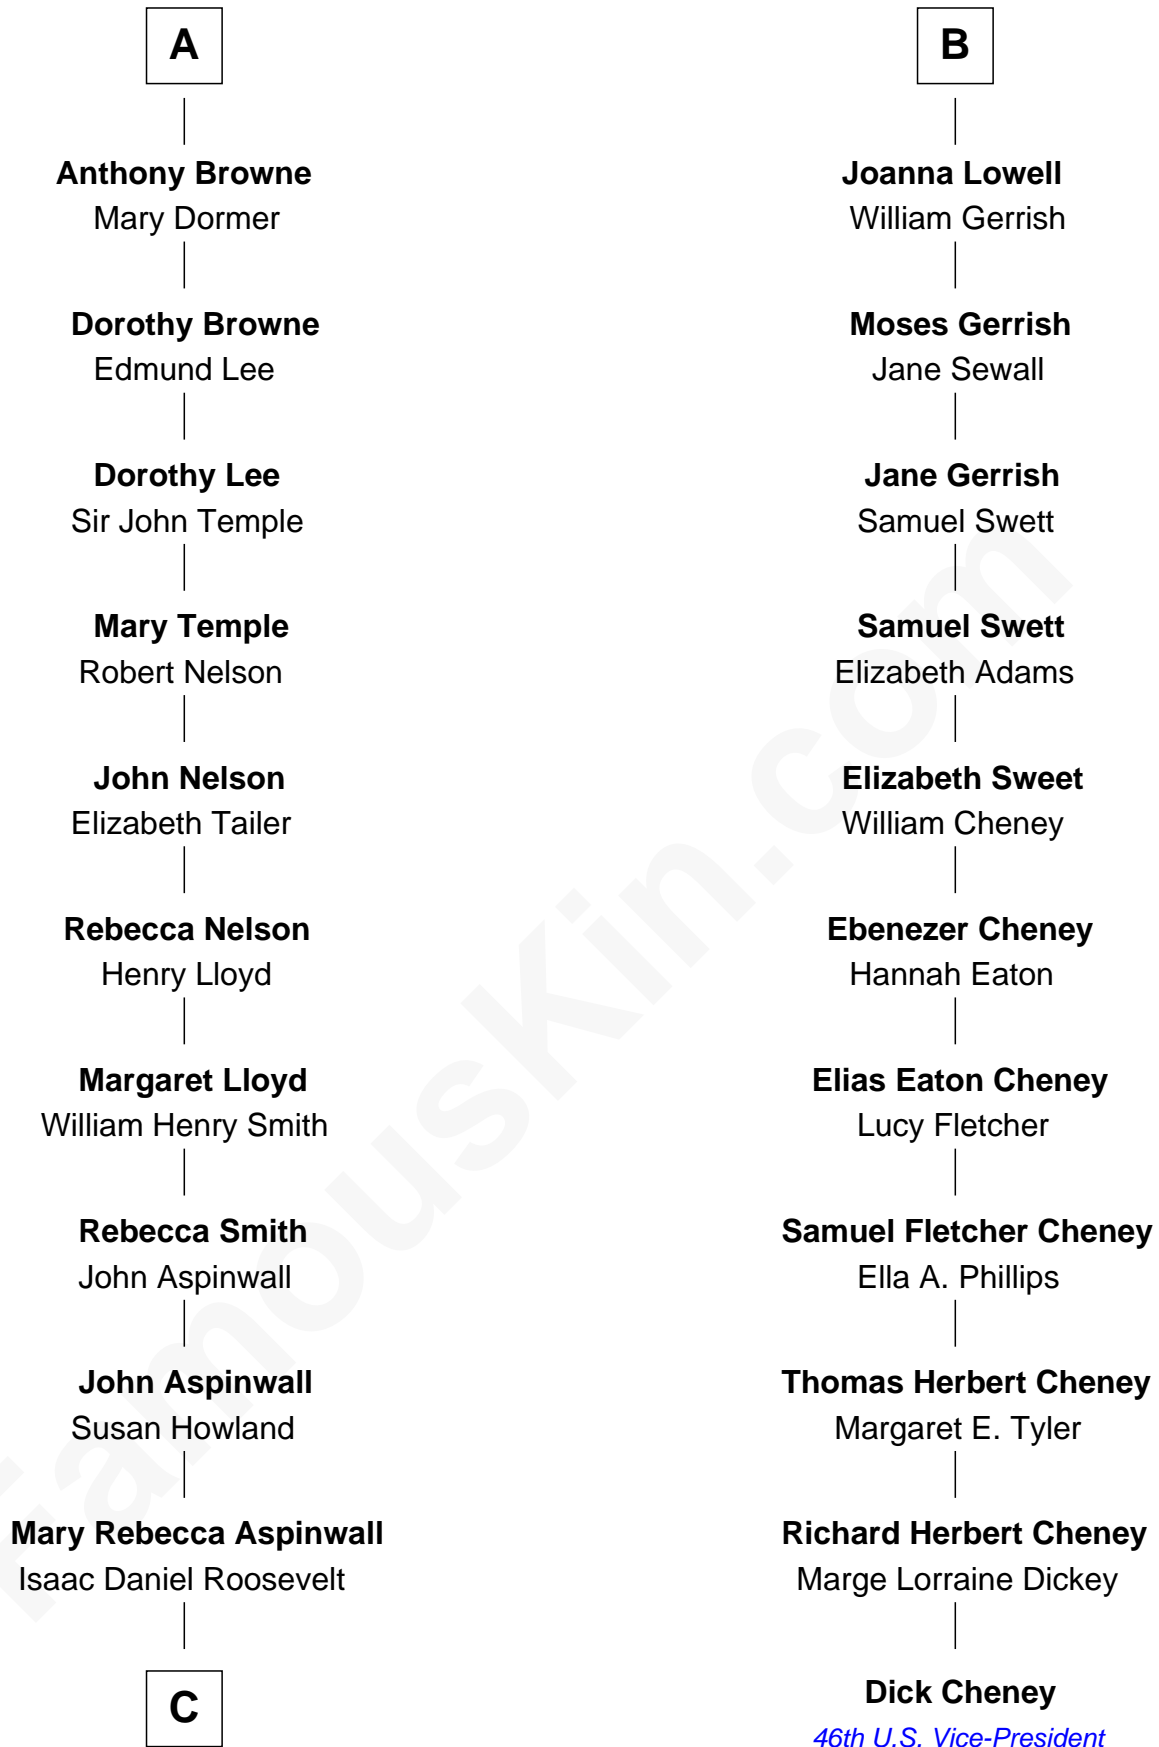

FamousKin.com
Relationship Chart of
Franklin D. Roosevelt
32nd U.S. President

17th cousin 1 time removed of
Dick Cheney
46th U.S. Vice-President

Sir Walter Hungerford
 Katherine Peverell

Sir Robert Hungerford
 Margaret Botreaux

Elizabeth Hungerford
 Sir Philip Courtenay

Sir Robert Hungerford
 Eleanor Moleyns

Elizabeth Courtnay
 Sir James Luttrell

Sir Thomas Hungerford
 Anne Percy

Sir Hugh Luttrell
 Margaret Hill

Mary Hungerford
 Sir Edward Hastings

Eleanor Luttrell
 Roger Yorke

Anne Hastings
 Sir Thomas Stanley

Elizabeth Yorke
 Edmund Percival

Margaret Stanley
 Robert Radcliffe

Christian Percival
 Richard Lowle

Jane Radcliffe
 Anthony Browne

Percival Lowell
 Rebecca - - - - -

A

B

C

James Roosevelt

Sara Delano

Franklin D. Roosevelt

32nd U.S. President

FamousKin.com