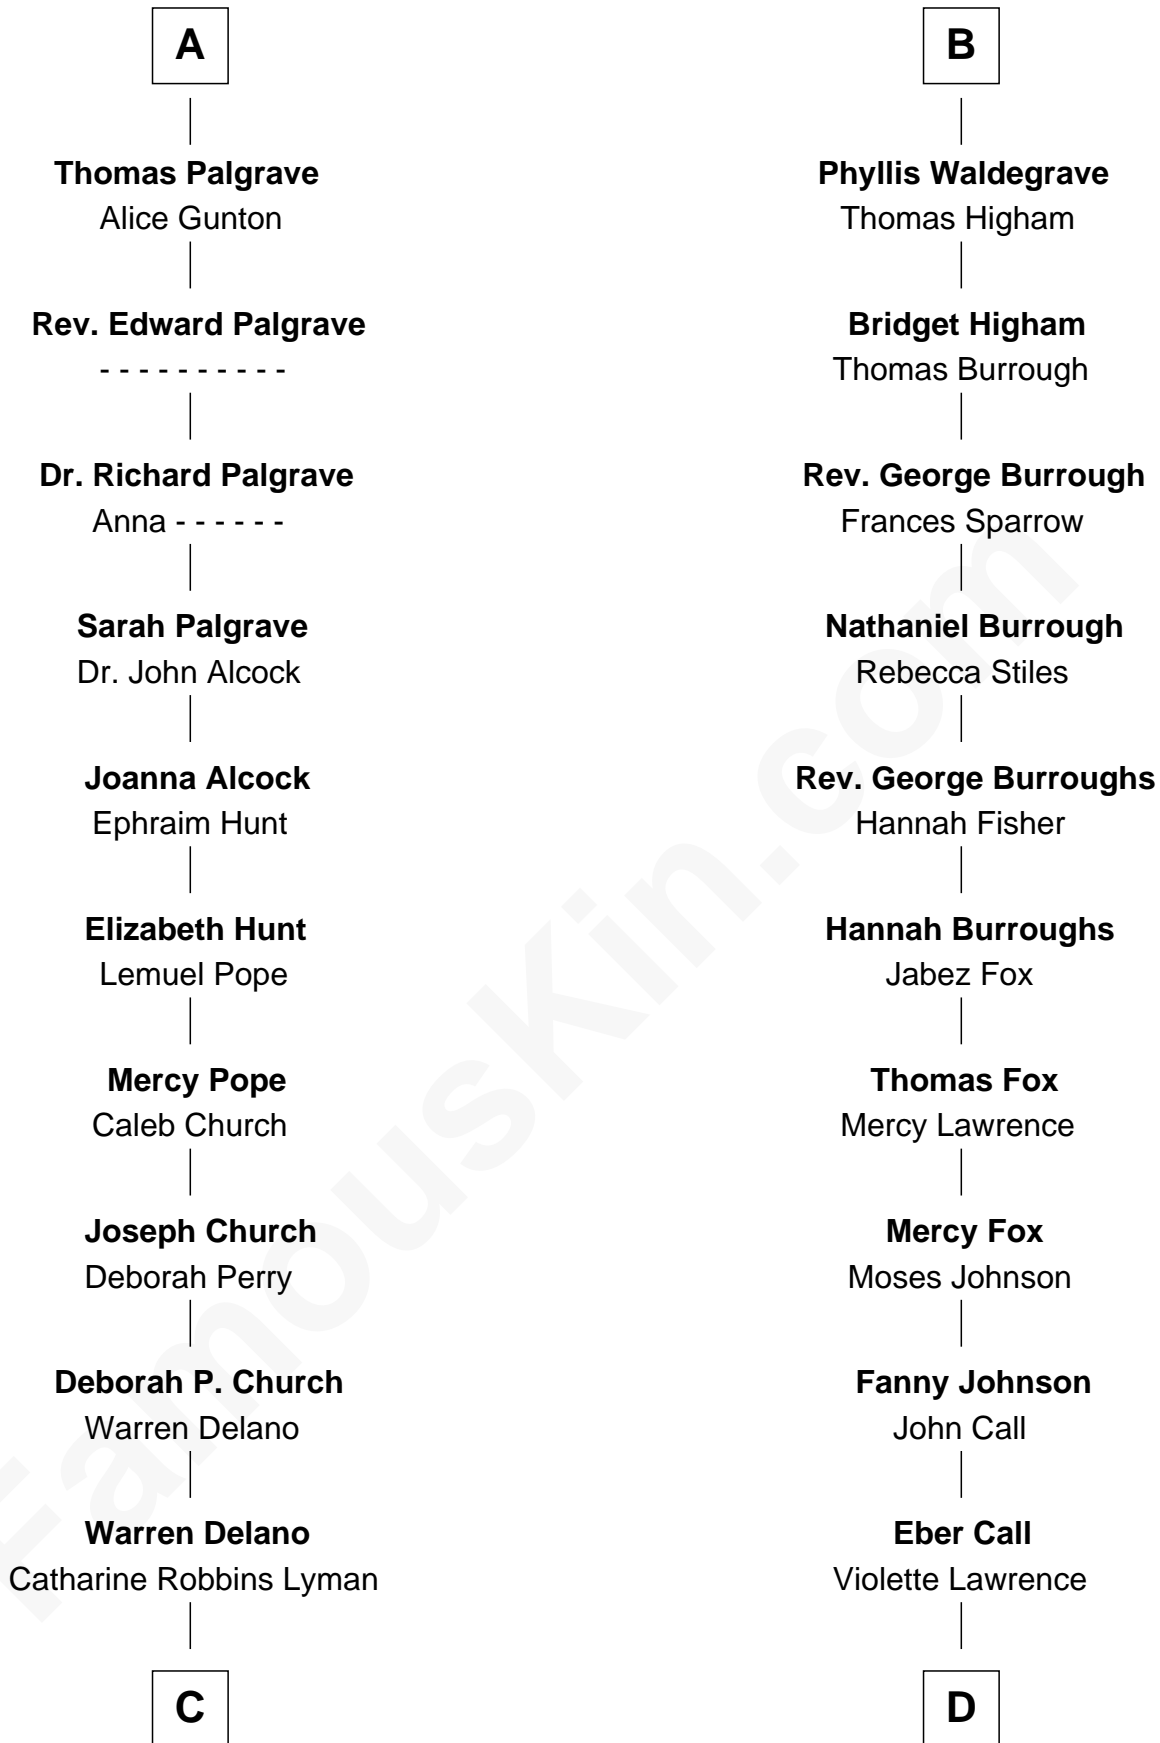

FamousKin.com
Relationship Chart of
Franklin D. Roosevelt
32nd U.S. President

18th cousin 1 time removed of

Walt Disney
Co-Founder of The Walt Disney Company

Bartholomew de Badlesmere

Margaret de Clare

Elizabeth de Badlesmere

Sir William de Bohun

Elizabeth de Bohun

Sir Richard Fitzalan

Elizabeth Fitzalan

Sir Robert Goushill

Elizabeth Goushill

Sir Robert Wingfield

Elizabeth Wingfield

Sir Robert de Tivetot

Margaret Deincourt

Elizabeth de Tivetot

Sir Philip le Despencer

Margery Despencer

Sir Roger Wentworth

Henry Wentworth

Elizabeth Howard

Margery Wentworth

Sir William Waldegrave

George Waldegrave

Anne Drury

B

C

Sara Delano
James Roosevelt

Franklin D. Roosevelt
32nd U.S. President