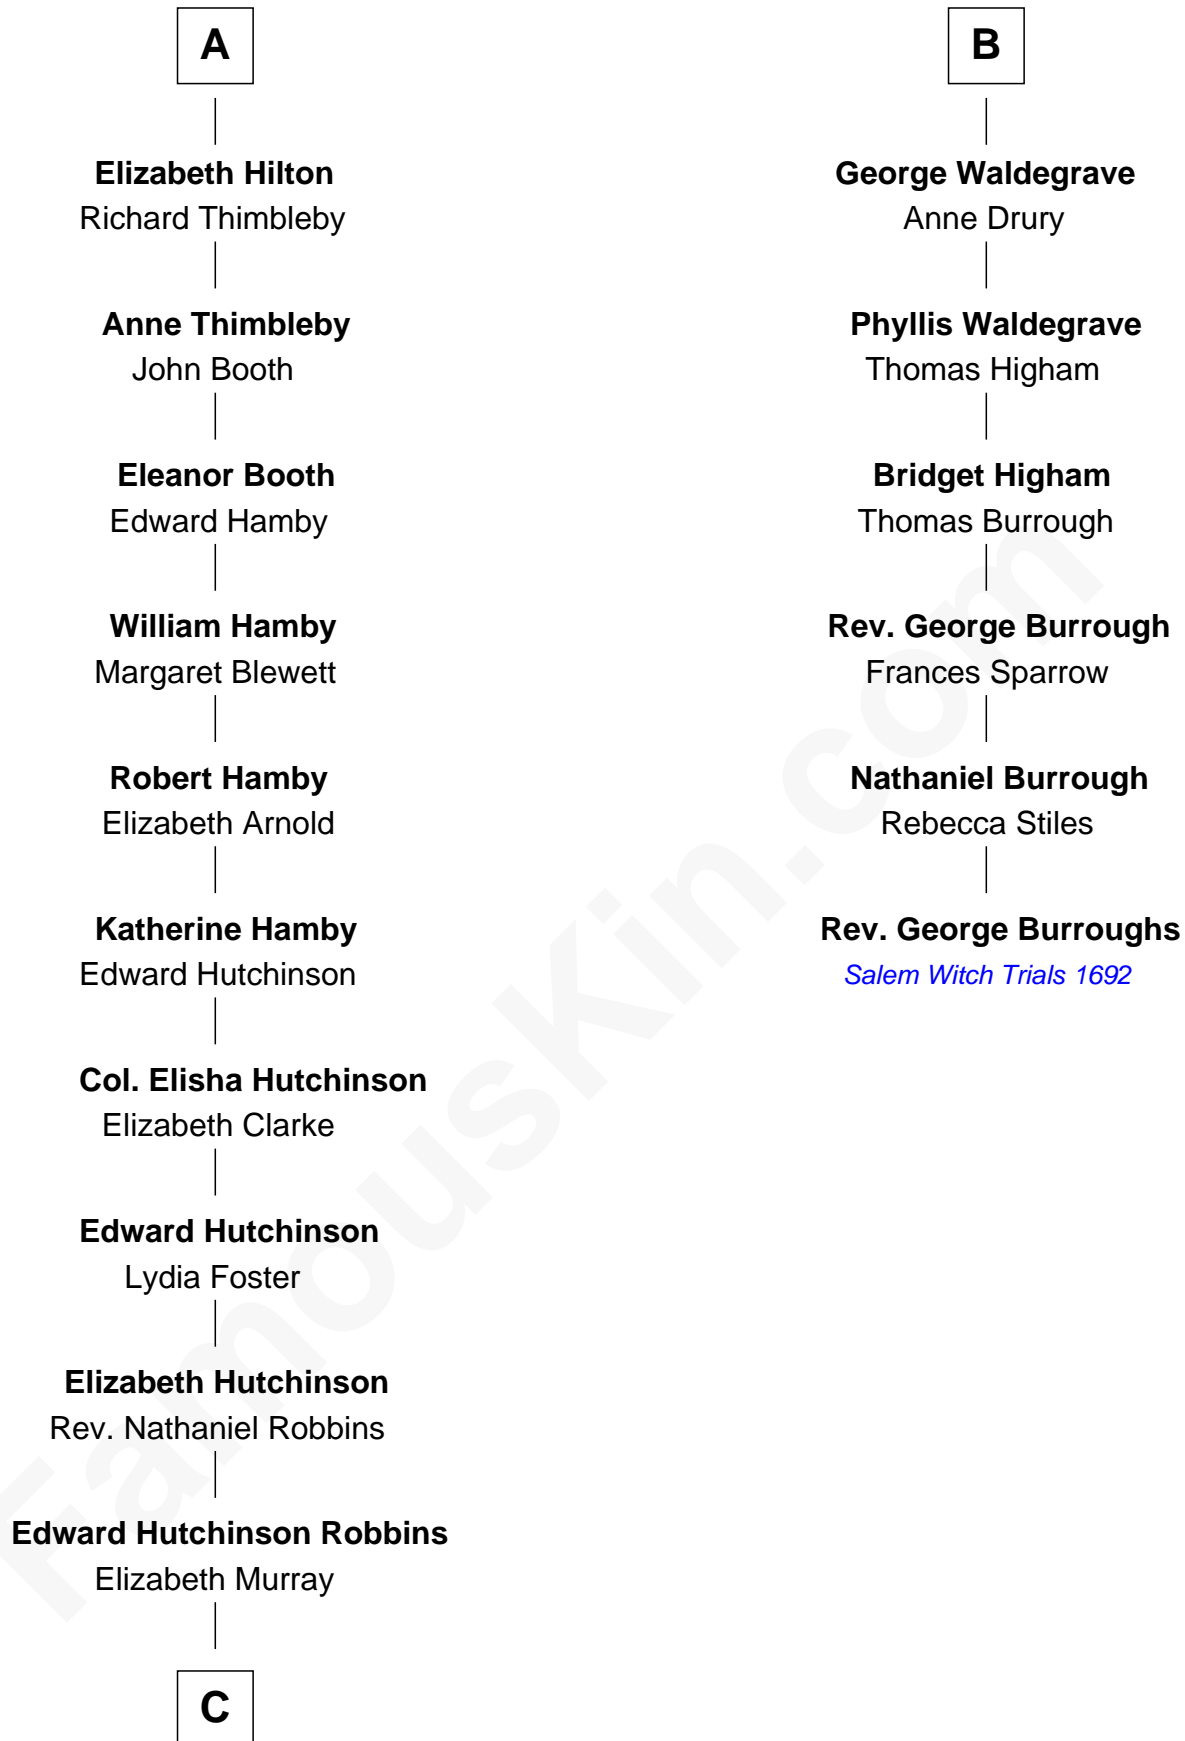

FamousKin.com
Relationship Chart of
Franklin D. Roosevelt
32nd U.S. President

12th cousin 8 times removed of

Rev. George Burroughs
Executed for Witchcraft, Salem 1692

C

—
Anne Jean Robbins
Judge Joseph Lyman

—
Catharine Robbins Lyman
Warren Delano

—
Sara Delano
James Roosevelt

—
Franklin D. Roosevelt
32nd U.S. President

FamousKin.com