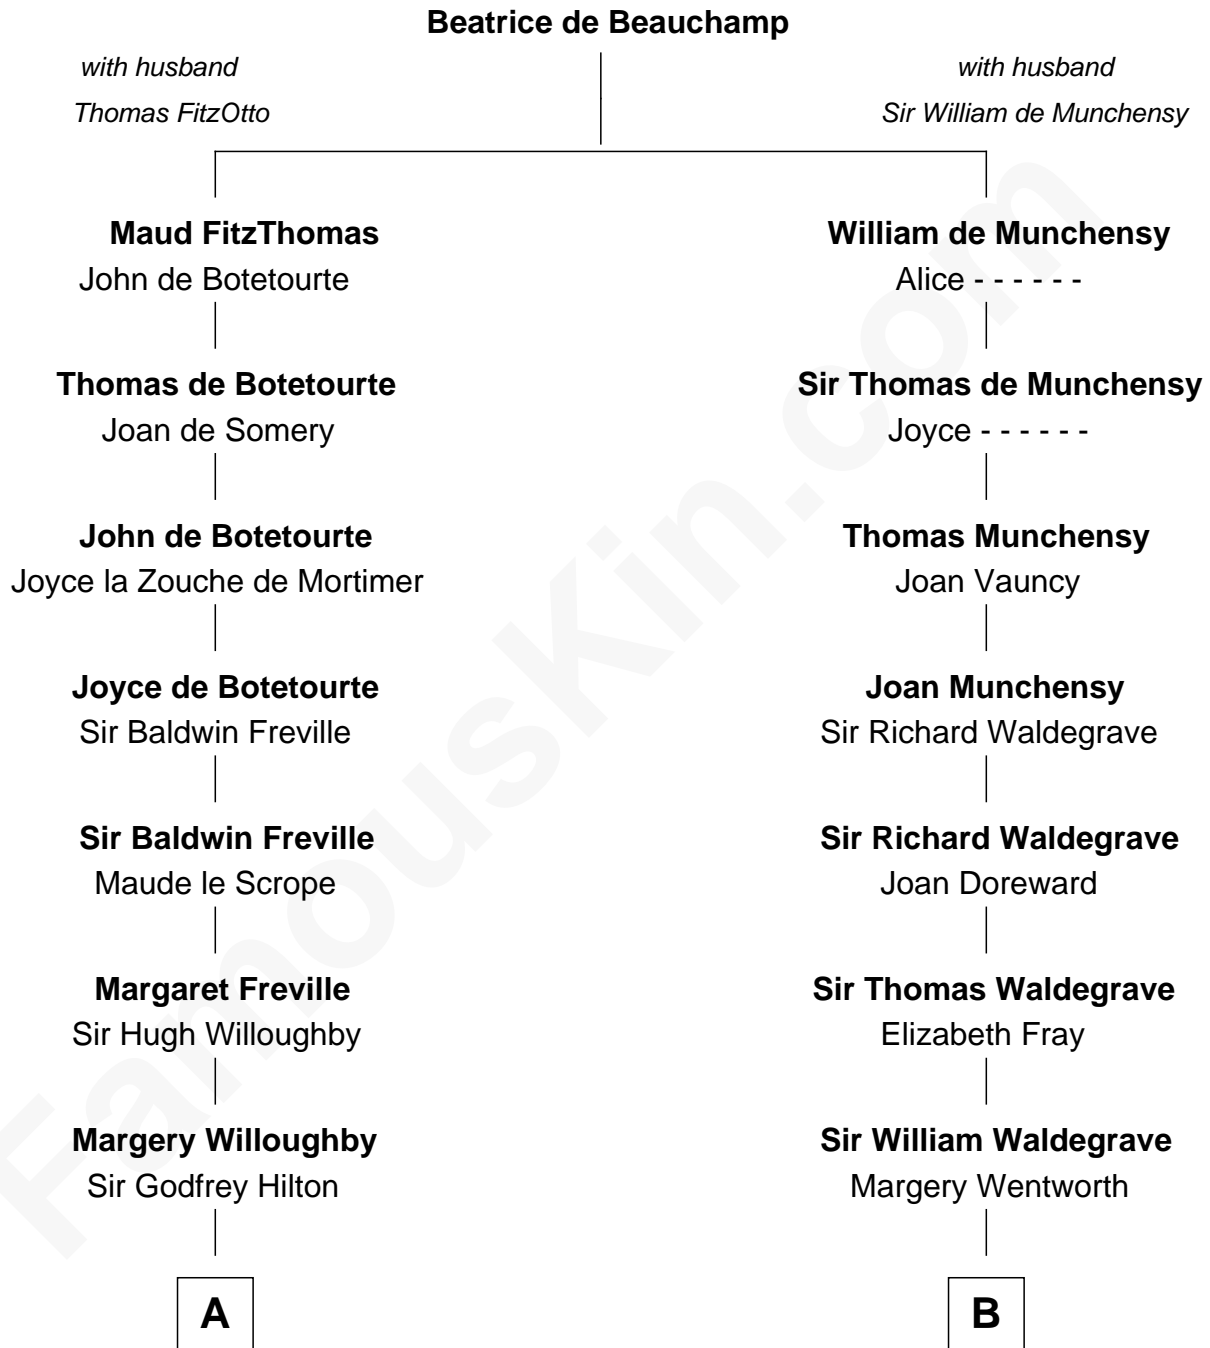

FamousKin.com
Relationship Chart of
Franklin D. Roosevelt
32nd U.S. President

12th cousin 8 times removed of

Rev. George Burroughs
Executed for Witchcraft, Salem 1692

C

—
Anne Jean Robbins
Judge Joseph Lyman

—
Catharine Robbins Lyman
Warren Delano

—
Sara Delano
James Roosevelt

—
Franklin D. Roosevelt
32nd U.S. President

FamousKin.com