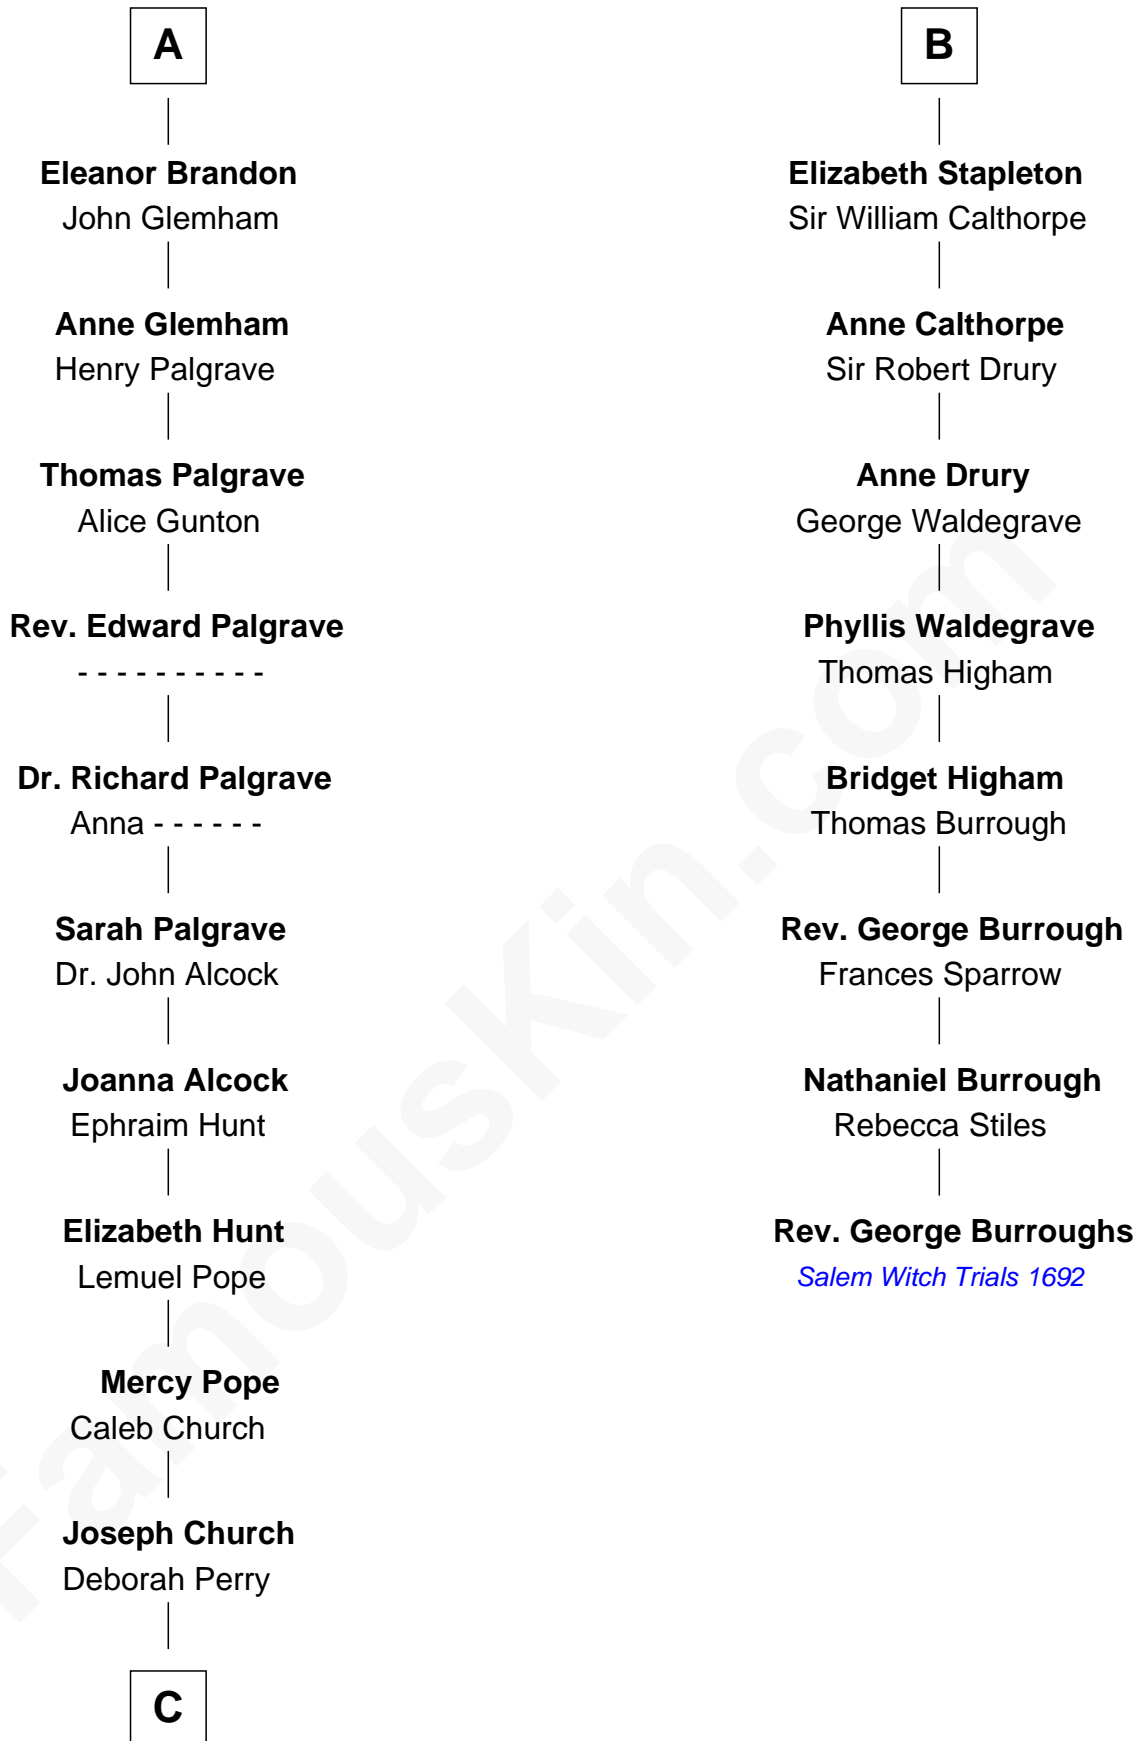

**FamousKin.com**  
**Relationship Chart of**  
**Franklin D. Roosevelt**  
*32nd U.S. President*

**14th cousin 6 times removed of**  
**Rev. George Burroughs**  
*Executed for Witchcraft, Salem 1692*

**C**

—  
**Deborah P. Church**

Warren Delano

—  
**Warren Delano**

Catharine Robbins Lyman

—  
**Sara Delano**

James Roosevelt

—  
**Franklin D. Roosevelt**

*32nd U.S. President*