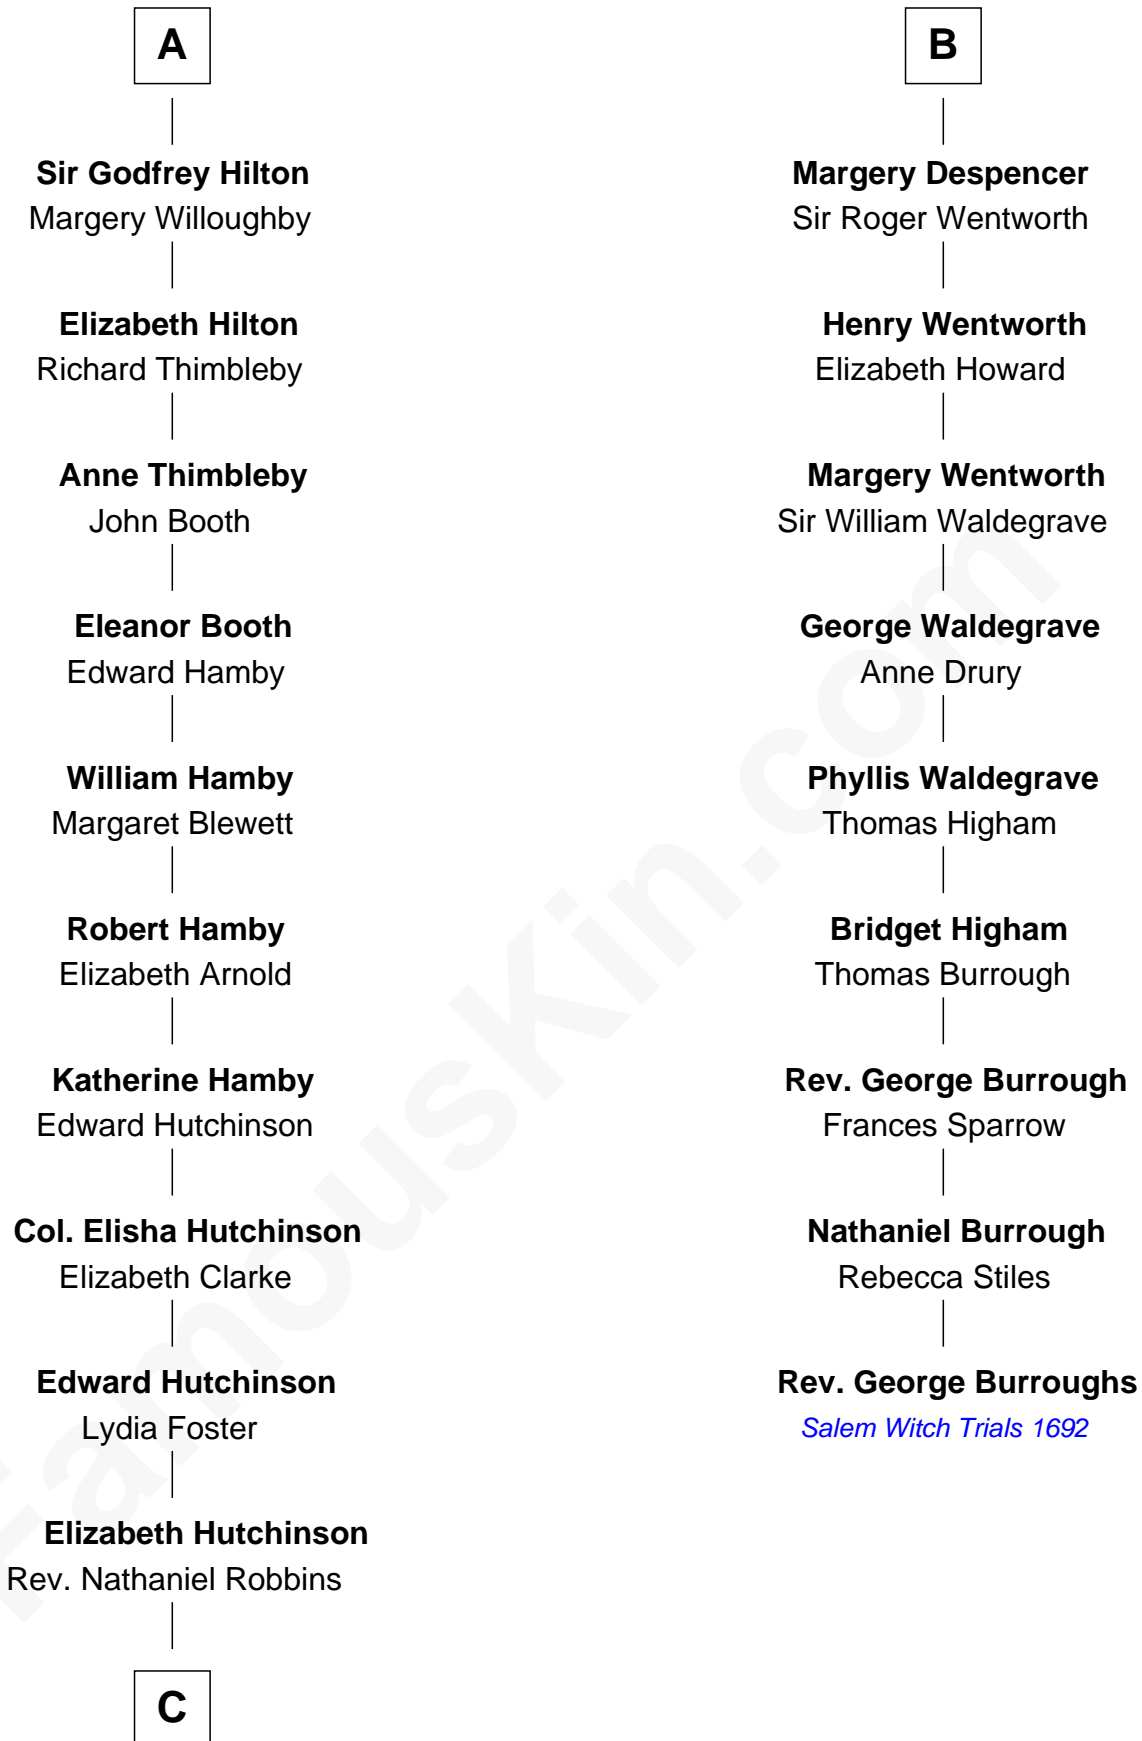

FamousKin.com
Relationship Chart of
Franklin D. Roosevelt
32nd U.S. President

15th cousin 6 times removed of
Rev. George Burroughs
Executed for Witchcraft, Salem 1692

C

Edward Hutchinson Robbins

Elizabeth Murray

Anne Jean Robbins

Judge Joseph Lyman

Catharine Robbins Lyman

Warren Delano

Sara Delano

James Roosevelt

Franklin D. Roosevelt

32nd U.S. President