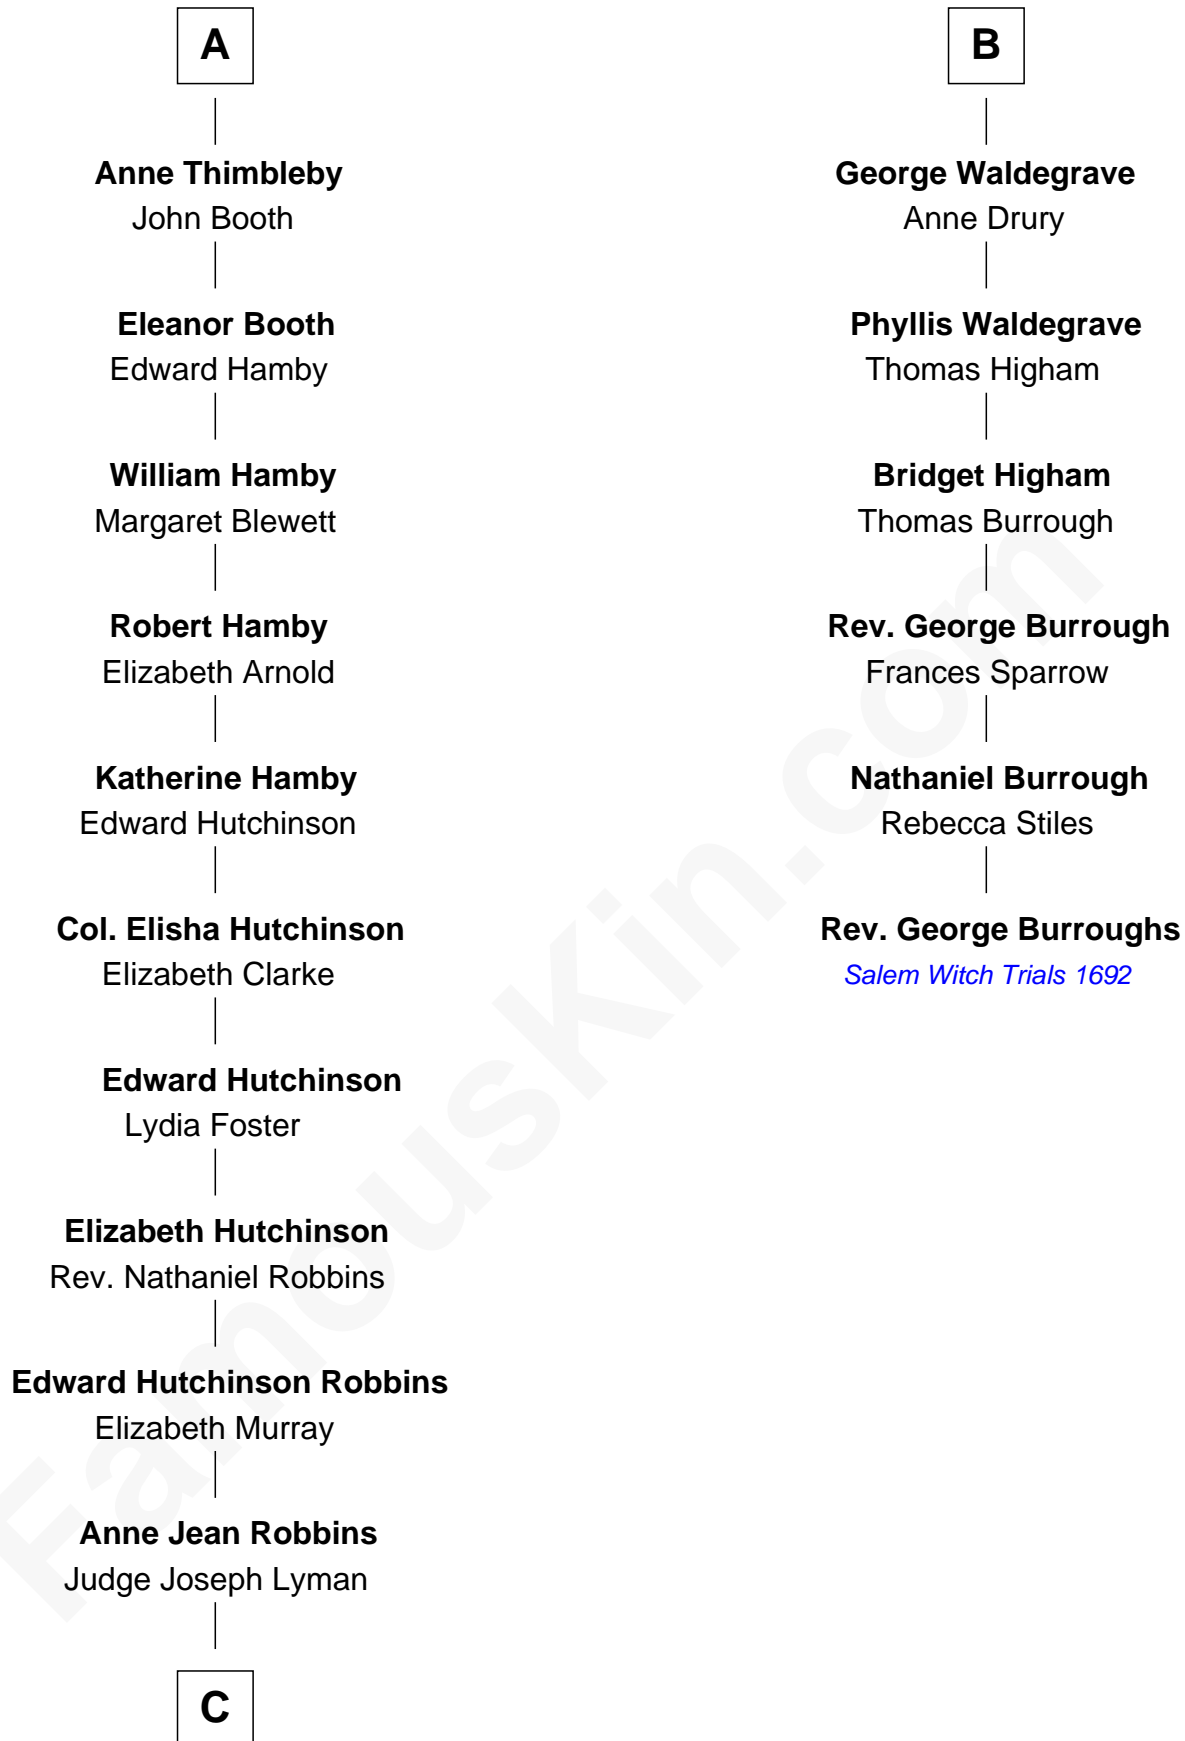

FamousKin.com
Relationship Chart of
Franklin D. Roosevelt
32nd U.S. President

12th cousin 7 times removed of

Rev. George Burroughs
Executed for Witchcraft, Salem 1692

C

—
Catharine Robbins Lyman

Warren Delano

—
Sara Delano

James Roosevelt

—
Franklin D. Roosevelt

32nd U.S. President

FamousKin.com