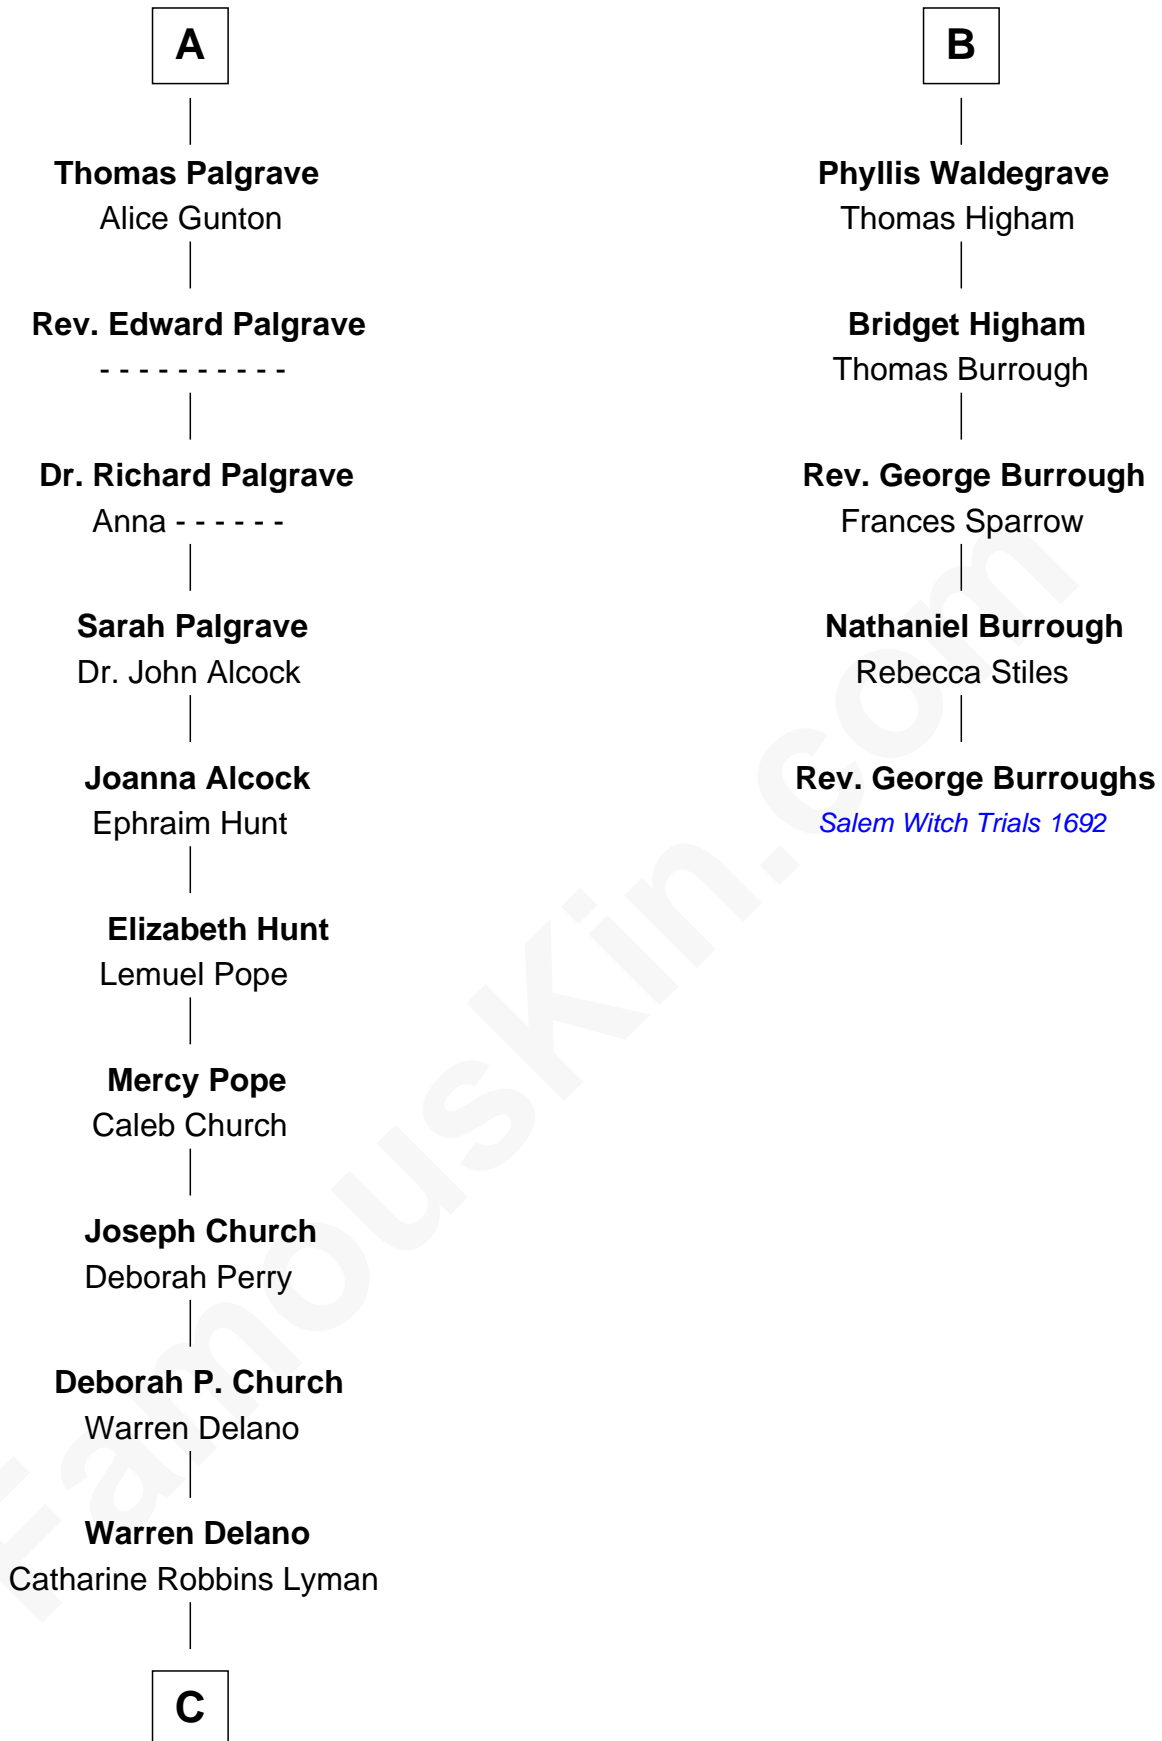

FamousKin.com
Relationship Chart of
Franklin D. Roosevelt
32nd U.S. President

11th cousin 7 times removed of
Rev. George Burroughs
Executed for Witchcraft, Salem 1692

C

—
Sara Delano
James Roosevelt

—
Franklin D. Roosevelt
32nd U.S. President

FamousKin.com