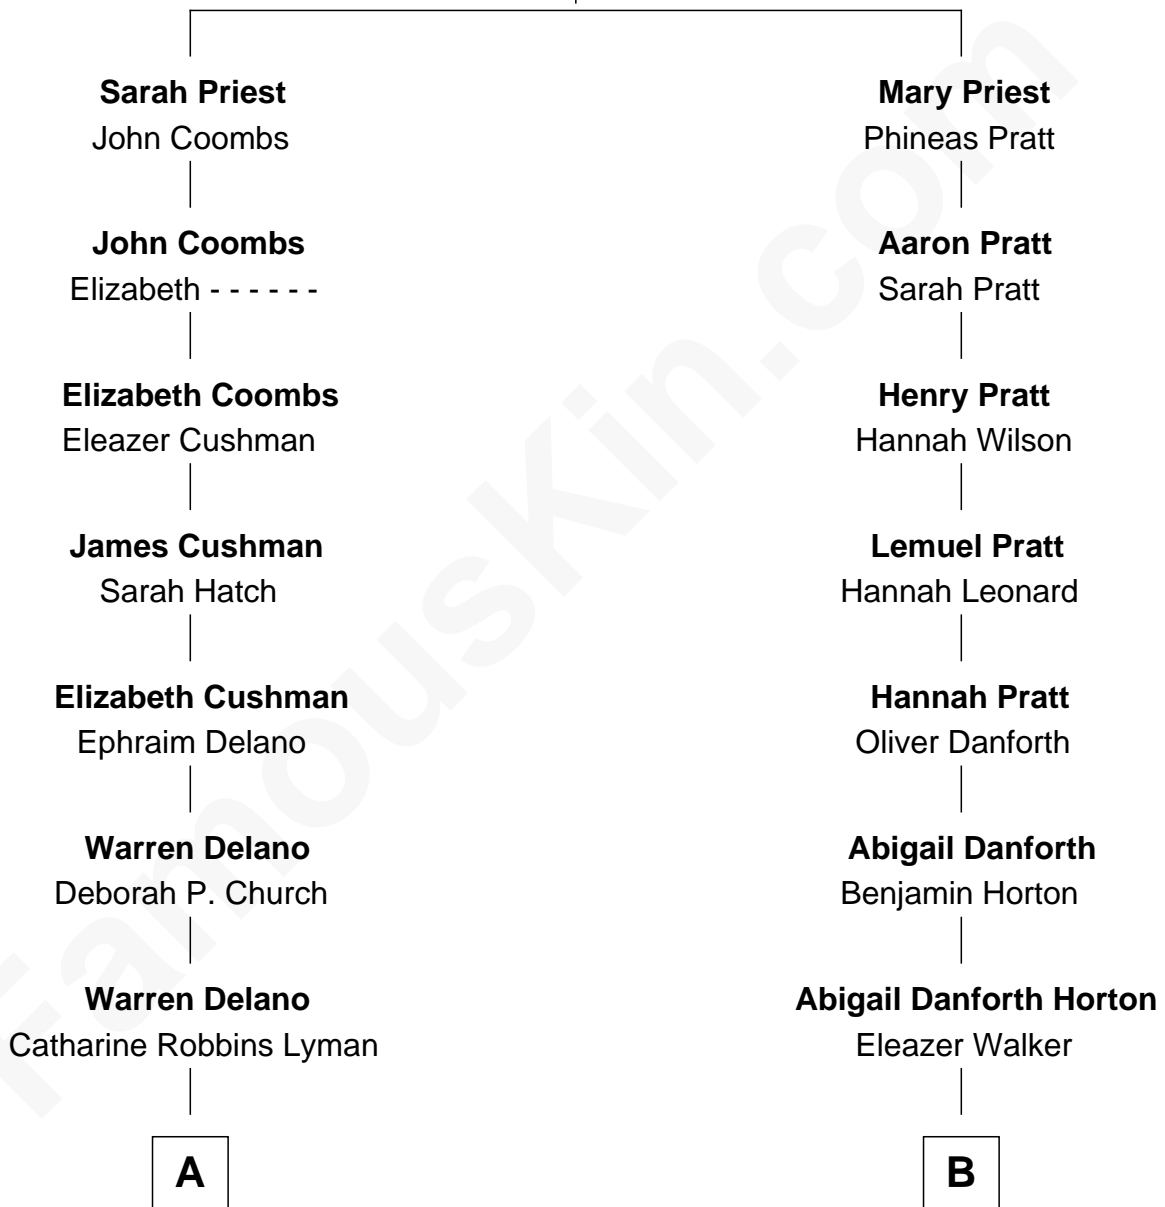

**FamousKin.com**  
**Relationship Chart of**  
**Franklin D. Roosevelt**  
*32nd U.S. President*

**8th cousin 1 time removed of**  
**E. C. Segar**  
*Cartoonist (Popeye creator)*

**Degory Priest**  
 Sarah Allerton

**A**

**Sara Delano**  
James Roosevelt

**Franklin D. Roosevelt**  
*32nd U.S. President*

**B**

**Mary Jane Walker**  
Thomas Segar

**Amzi Andrews Segar**  
Erma Irene Crisler

**E. C. Segar**  
*Cartoonist*