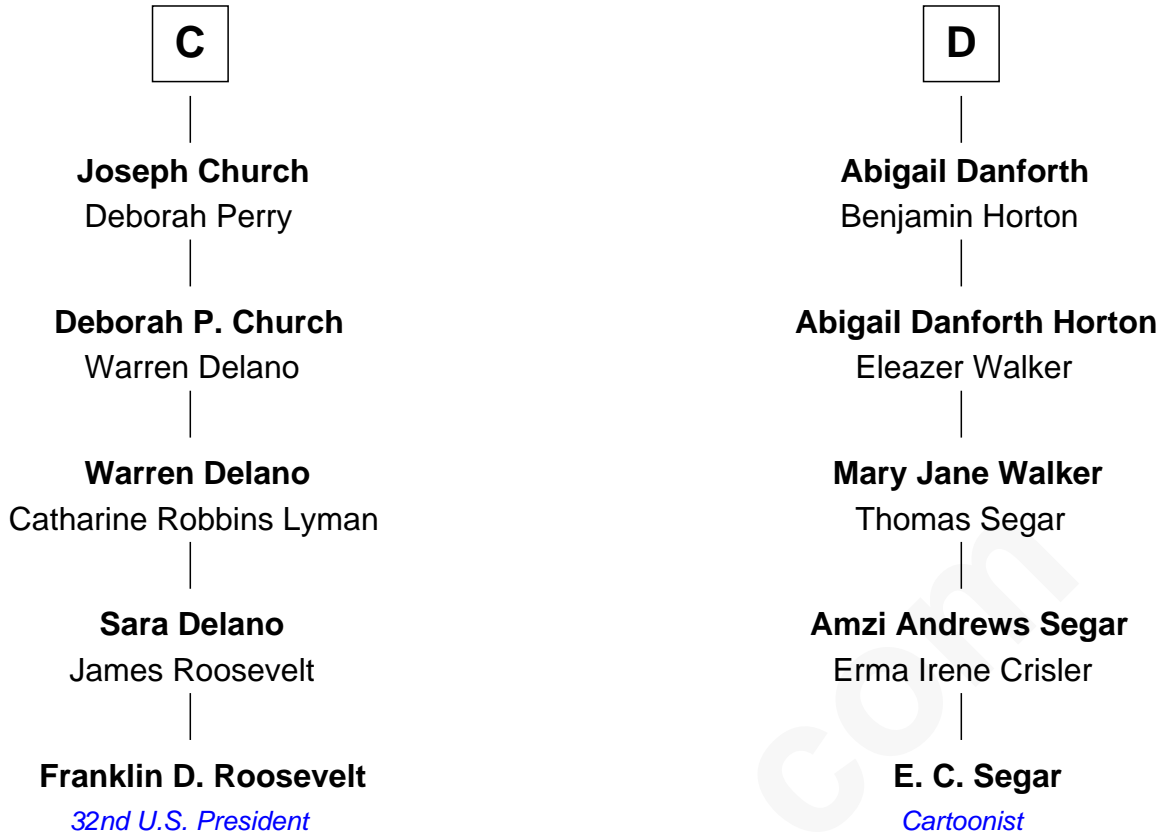

FamousKin.com
Relationship Chart of
Franklin D. Roosevelt
32nd U.S. President

21st cousin of

E. C. Segar
Cartoonist (Popeye creator)

Sir Roger de Mortimer
Maud de Brewes

E. C. Segar photo by [U. S. War Stamp Council](#)