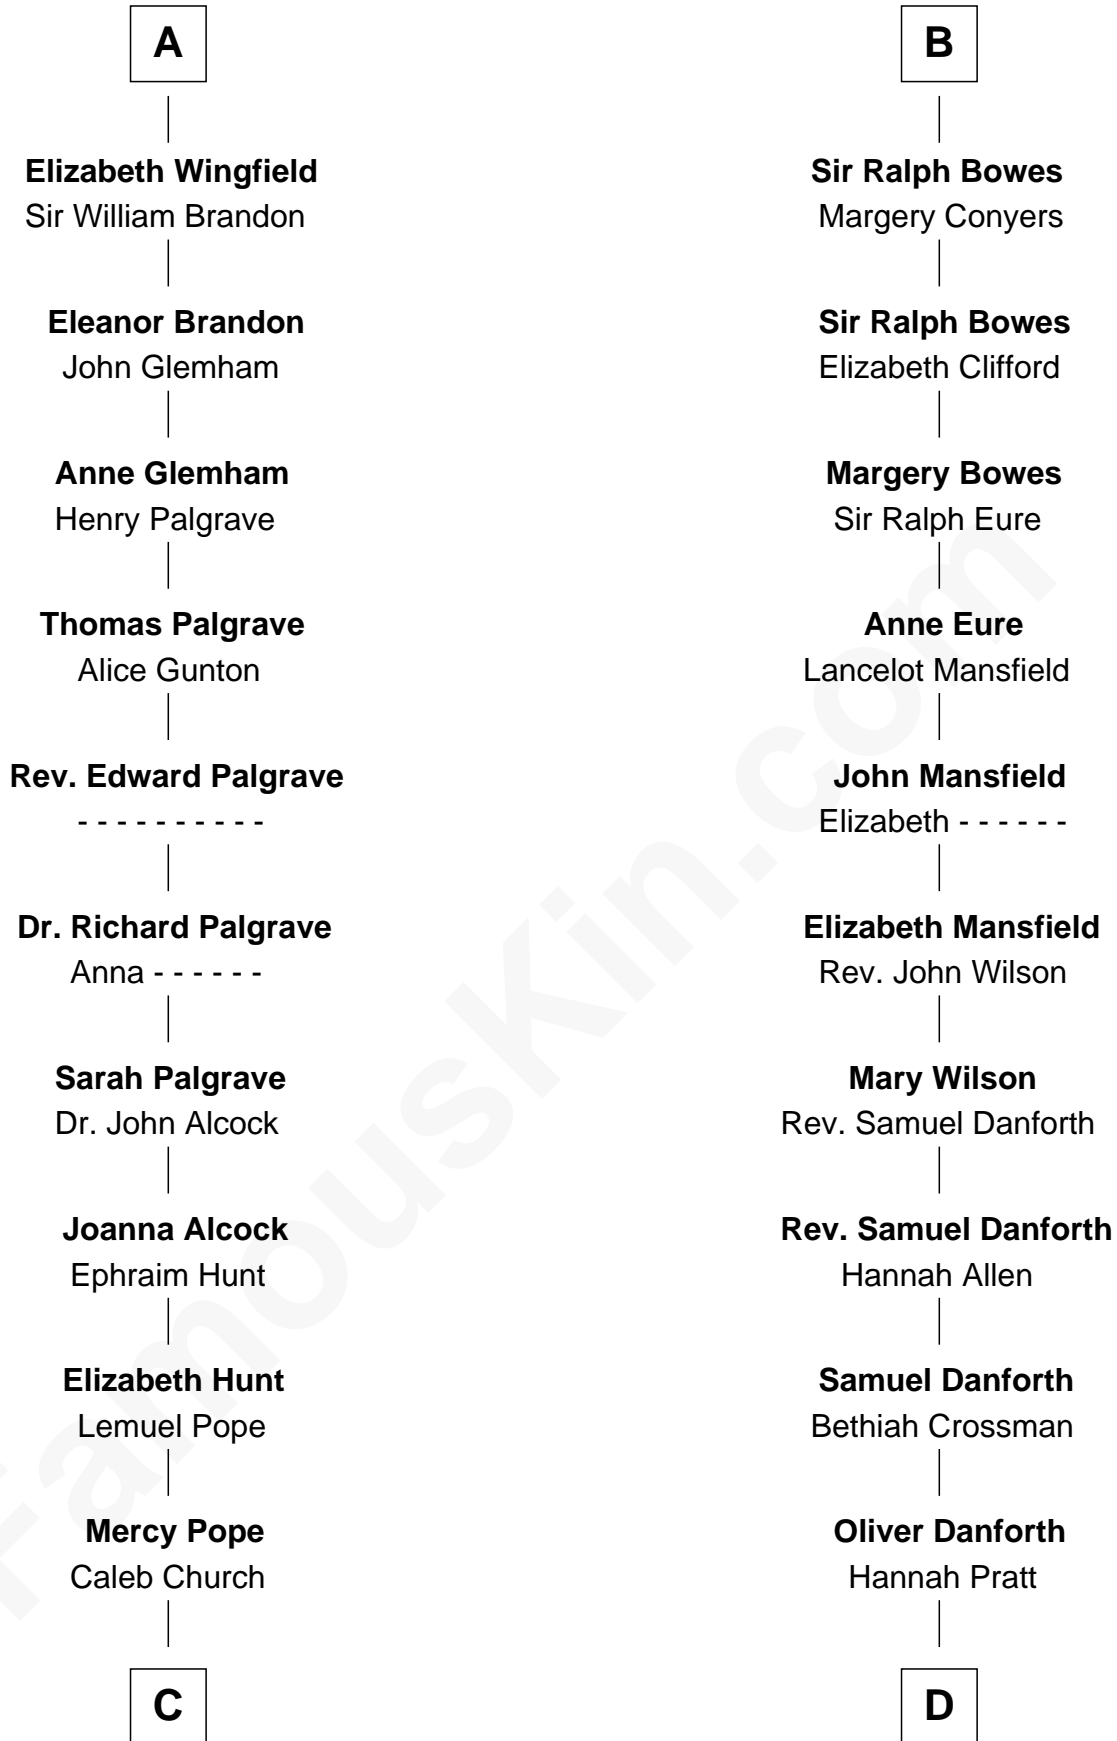

FamousKin.com
Relationship Chart of
Franklin D. Roosevelt
32nd U.S. President

21st cousin of

E. C. Segar
Cartoonist (Popeye creator)

Sir Roger de Mortimer
Maud de Brewes

E. C. Segar photo by [U. S. War Stamp Council](#)