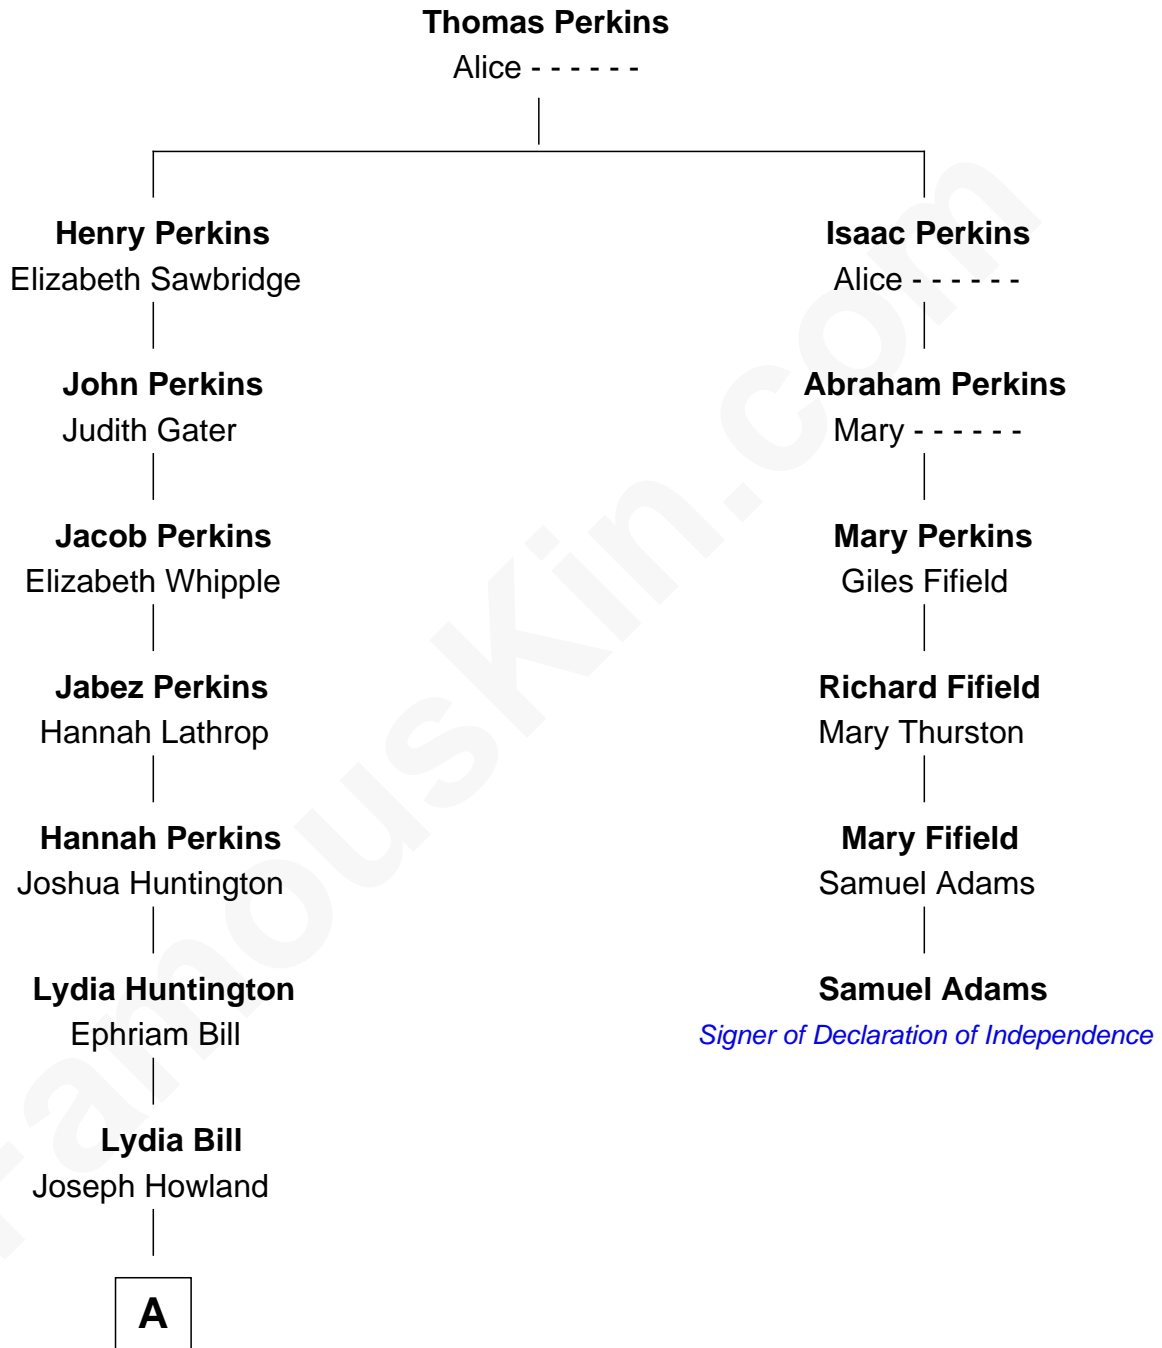

FamousKin.com
Relationship Chart of
Franklin D. Roosevelt
32nd U.S. President

5th cousin 5 times removed of

Samuel Adams
Signer of the Declaration of Independence

A

—
Susan Howland

John Aspinwall

—
Mary Rebecca Aspinwall

Isaac Daniel Roosevelt

—
James Roosevelt

Sara Delano

—
Franklin D. Roosevelt

32nd U.S. President

FamousKin.com