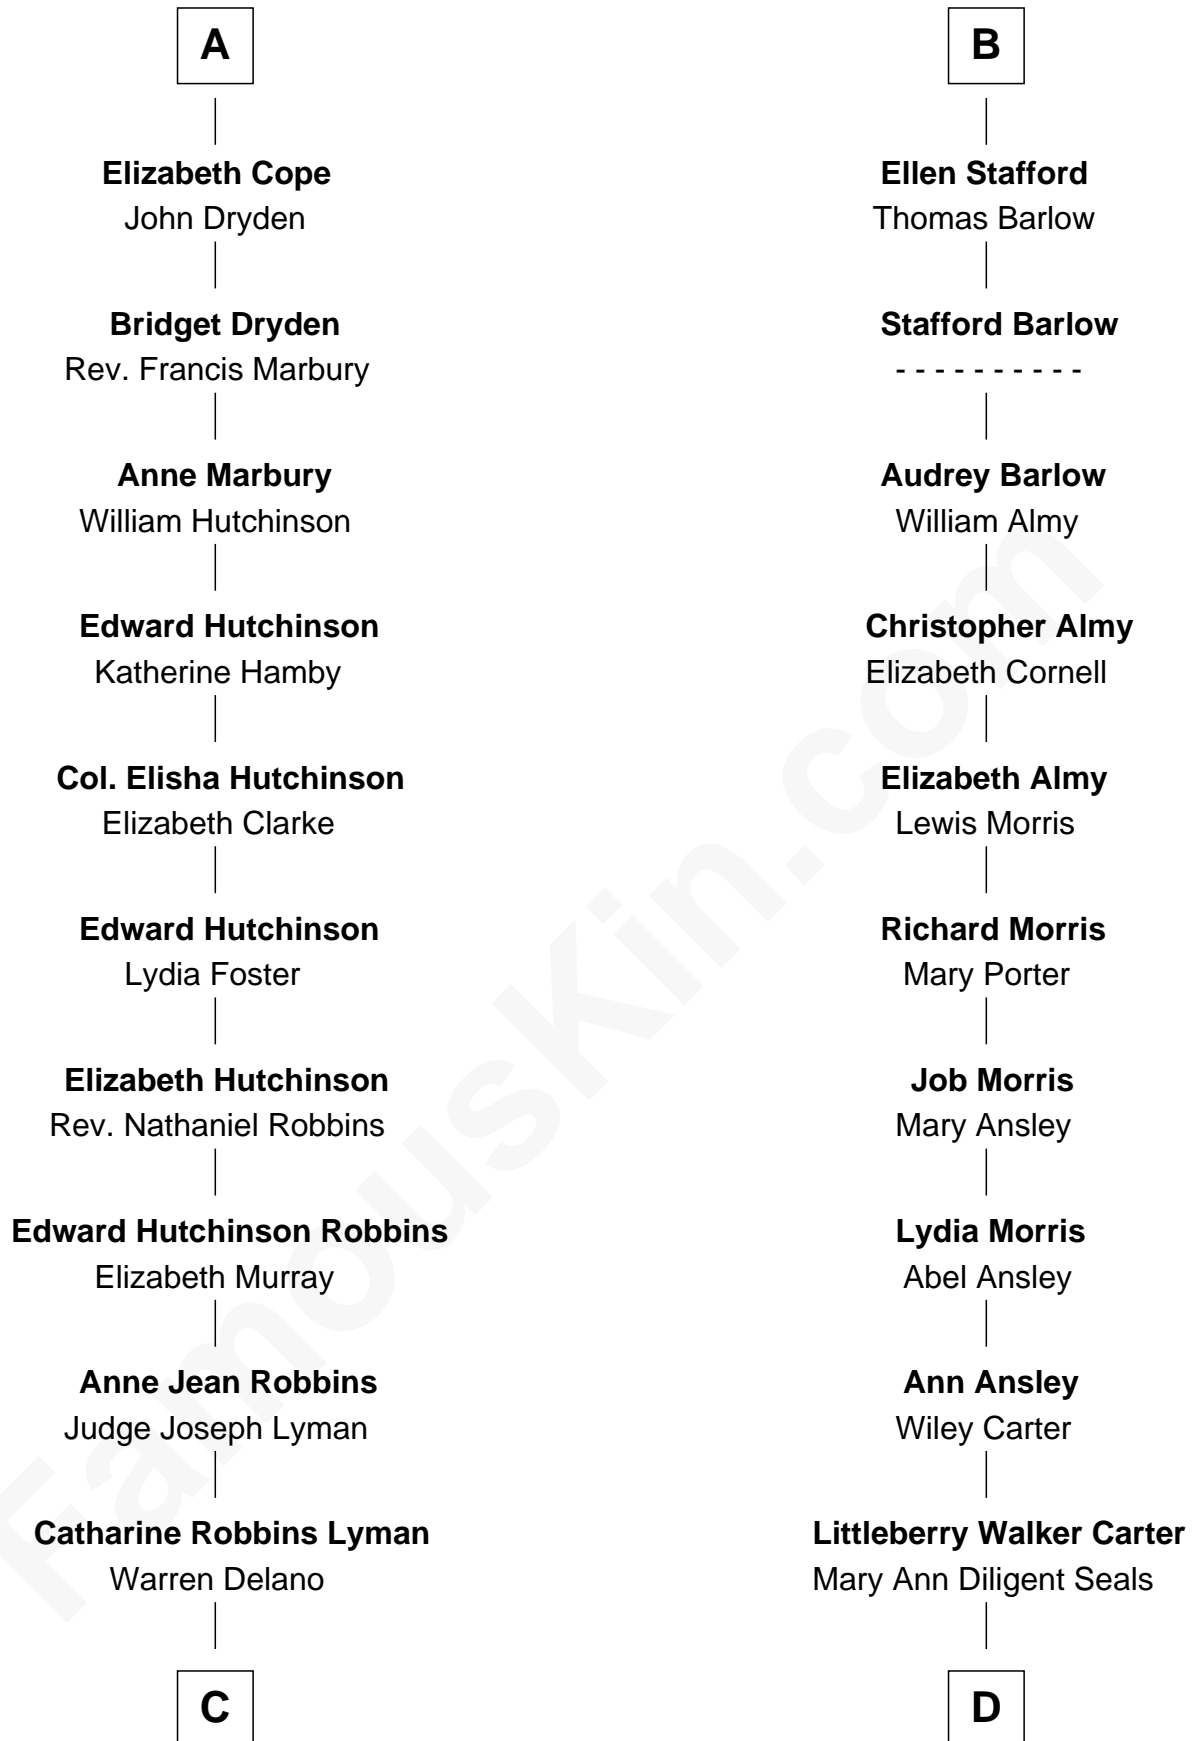

FamousKin.com
Relationship Chart of
Franklin D. Roosevelt
32nd U.S. President

18th cousin 1 time removed of

Jimmy Carter
39th U.S. President

Ralph de Stafford

with wife
Margaret de Audley

with wife
Katherine de Hastang

Sir Edward Raleigh

Margaret Verney

Humphrey Stafford

Katherine Fray

Sir Edward Raleigh

Anne Chamberlayne

Sir Humphrey Stafford

Margaret Fogge

Bridget Raleigh

Sir John Cope

Sir Humphrey Stafford

Margaret Tame

A

B

C

Sara Delano
James Roosevelt

Franklin D. Roosevelt
32nd U.S. President

D

William Archibald Carter
Nina Pratt

Earl Carter
Lillian Gordy

Jimmy Carter
39th U.S. President

FamousKin.com