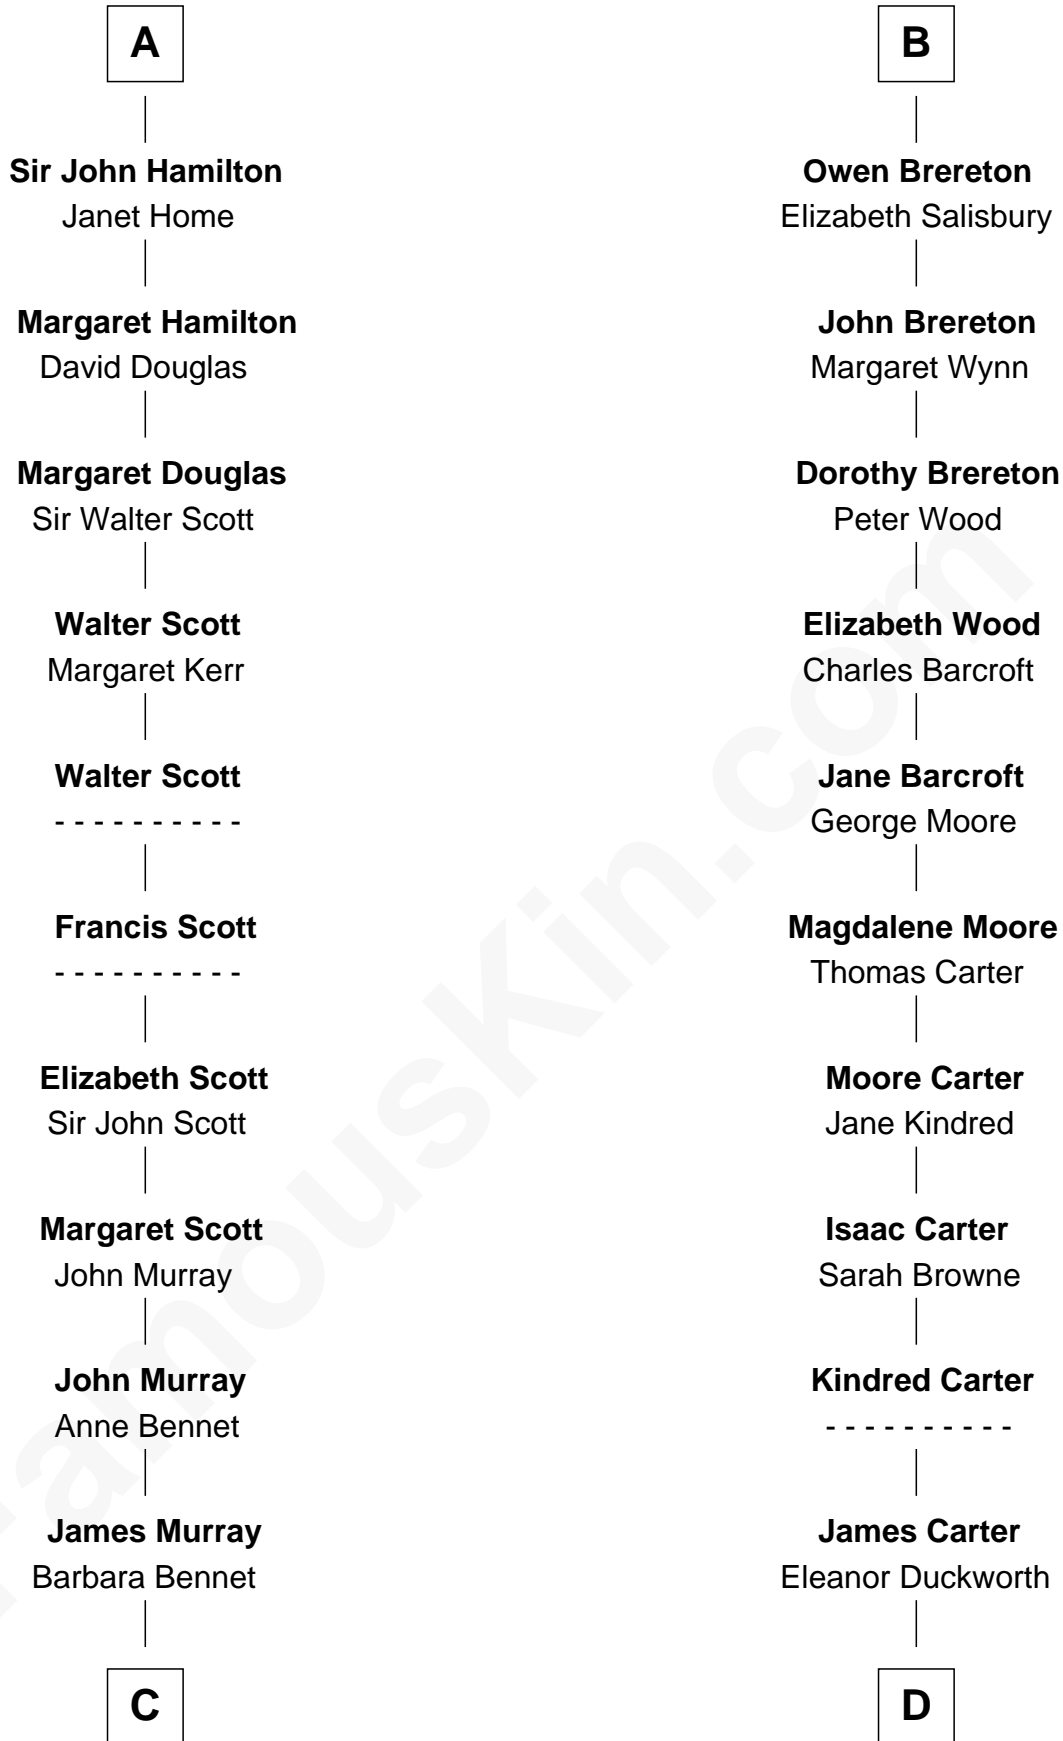

### Franklin D. Roosevelt

32nd U.S. President

21st cousin of

### Jimmy Carter

39th U.S. President

**Sir Robert de Holland**

Maude la Zouche

**C**

**Elizabeth Murray**  
Edward Hutchinson Robbins

**Anne Jean Robbins**  
Judge Joseph Lyman

**Catharine Robbins Lyman**  
Warren Delano

**Sara Delano**  
James Roosevelt

**Franklin D. Roosevelt**  
*32nd U.S. President*

**D**

**Wiley Carter**  
Ann Ansley

**Littleberry Walker Carter**  
Mary Ann Diligent Seals

**William Archibald Carter**  
Nina Pratt

**Earl Carter**  
Lillian Gordy

**Jimmy Carter**  
*39th U.S. President*