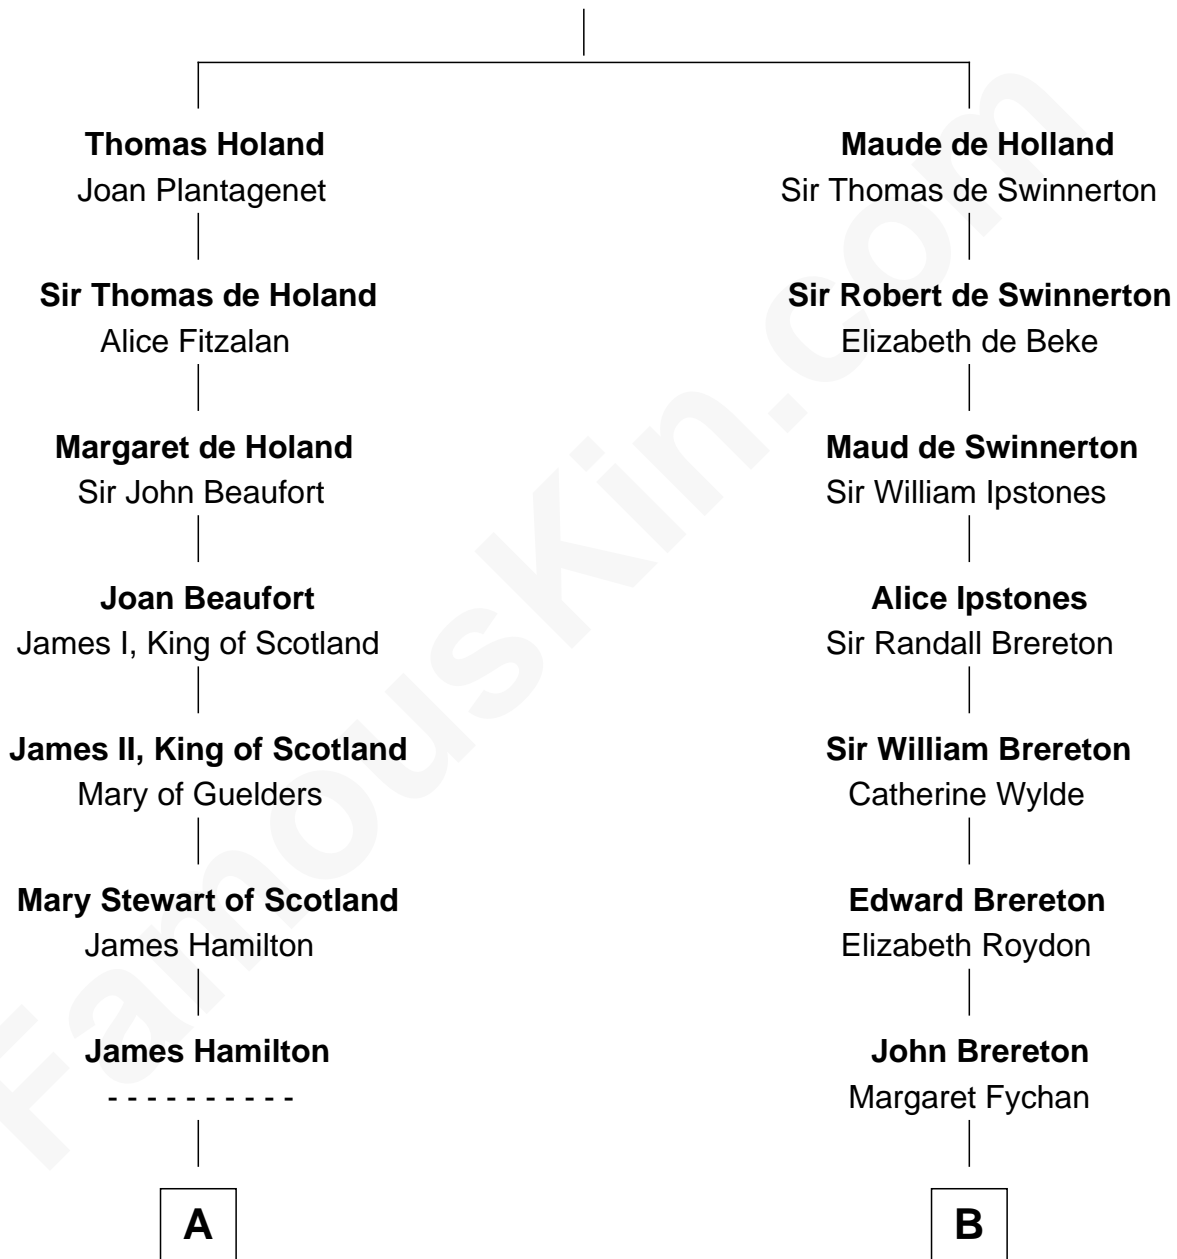

## Relationship Chart of

### Franklin D. Roosevelt

32nd U.S. President

21st cousin of

### Jimmy Carter

39th U.S. President

**Sir Robert de Holland**

Maude la Zouche

**C**

**Elizabeth Murray**  
Edward Hutchinson Robbins

**Anne Jean Robbins**  
Judge Joseph Lyman

**Catharine Robbins Lyman**  
Warren Delano

**Sara Delano**  
James Roosevelt

**Franklin D. Roosevelt**  
*32nd U.S. President*

**D**

**Wiley Carter**  
Ann Ansley

**Littleberry Walker Carter**  
Mary Ann Diligent Seals

**William Archibald Carter**  
Nina Pratt