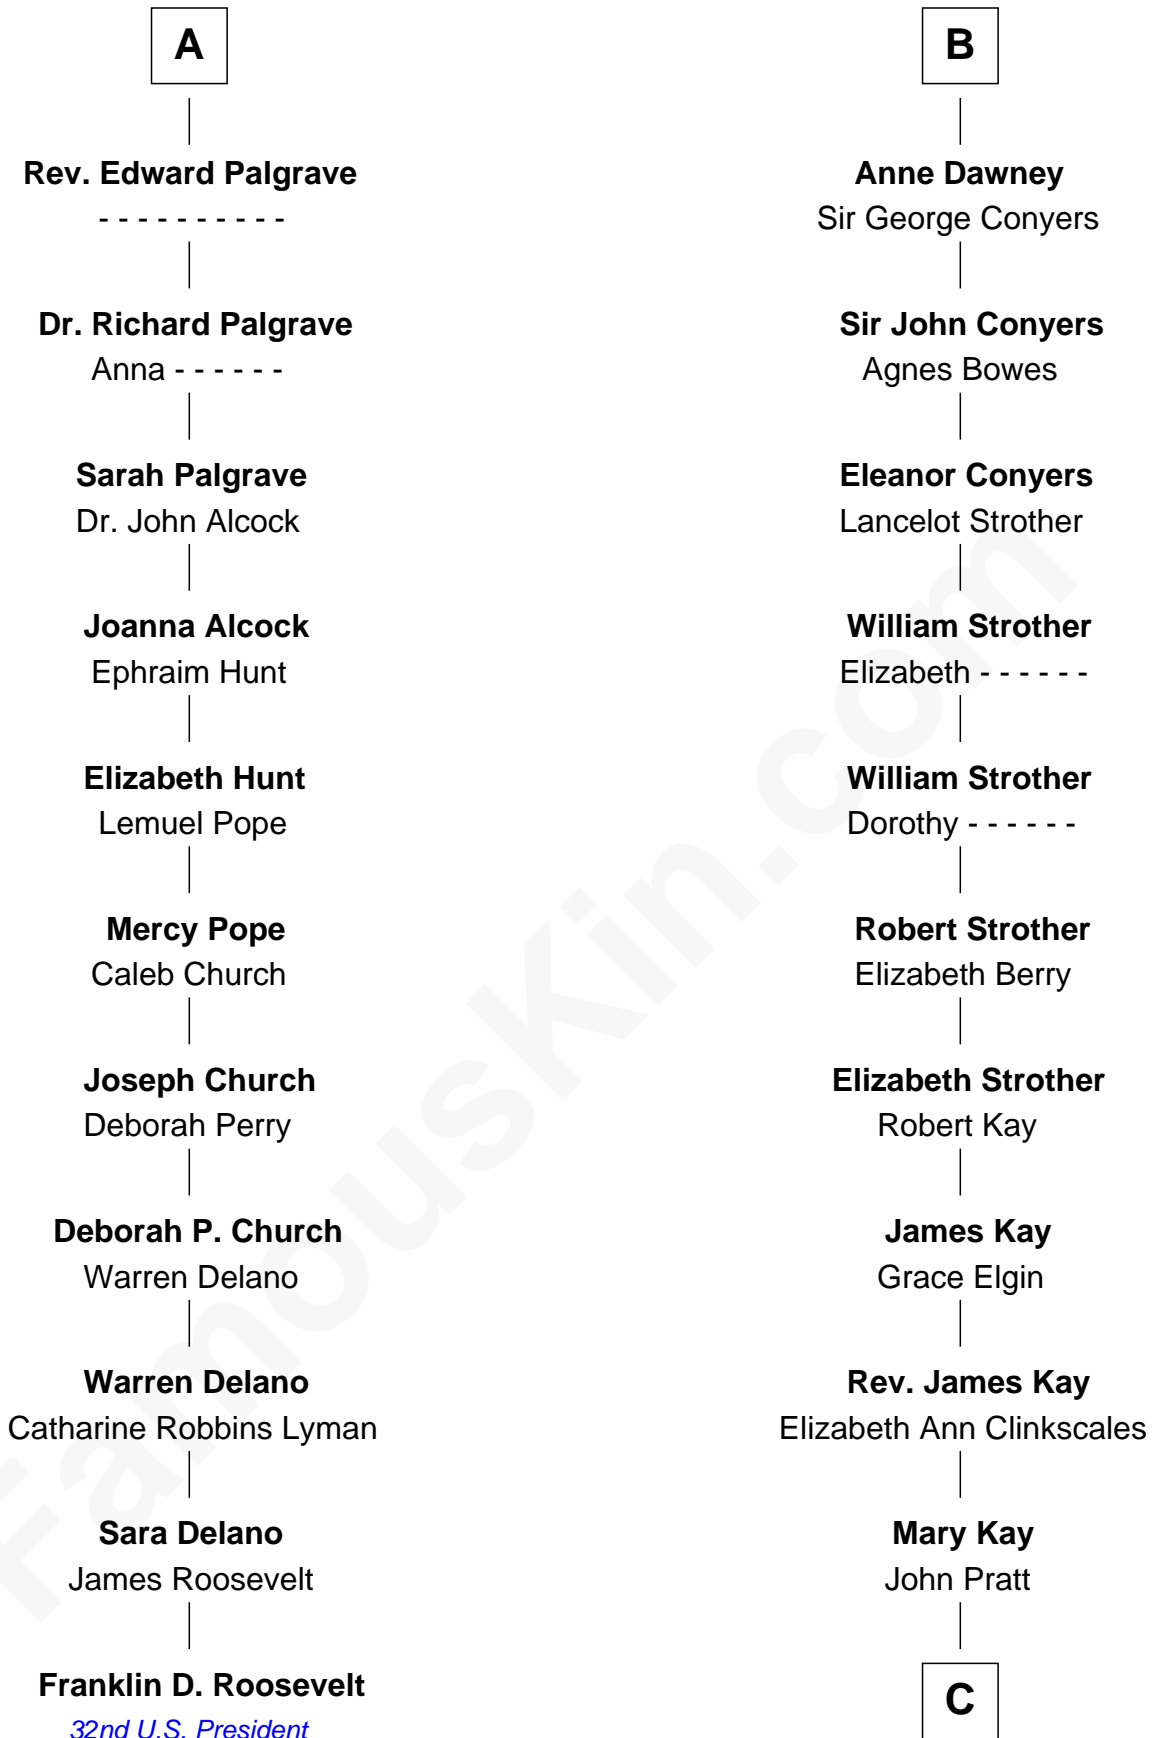

FamousKin.com
Relationship Chart of
Franklin D. Roosevelt
32nd U.S. President

17th cousin 3 times removed of
Jimmy Carter
39th U.S. President

Sir William de Bohun
 Elizabeth de Badlesmere

C

James E. Pratt

Sophonra C. Cowan

Nina Pratt

William Archibald Carter

Earl Carter

Lillian Gordy

Jimmy Carter

39th U.S. President

FamousKin.com