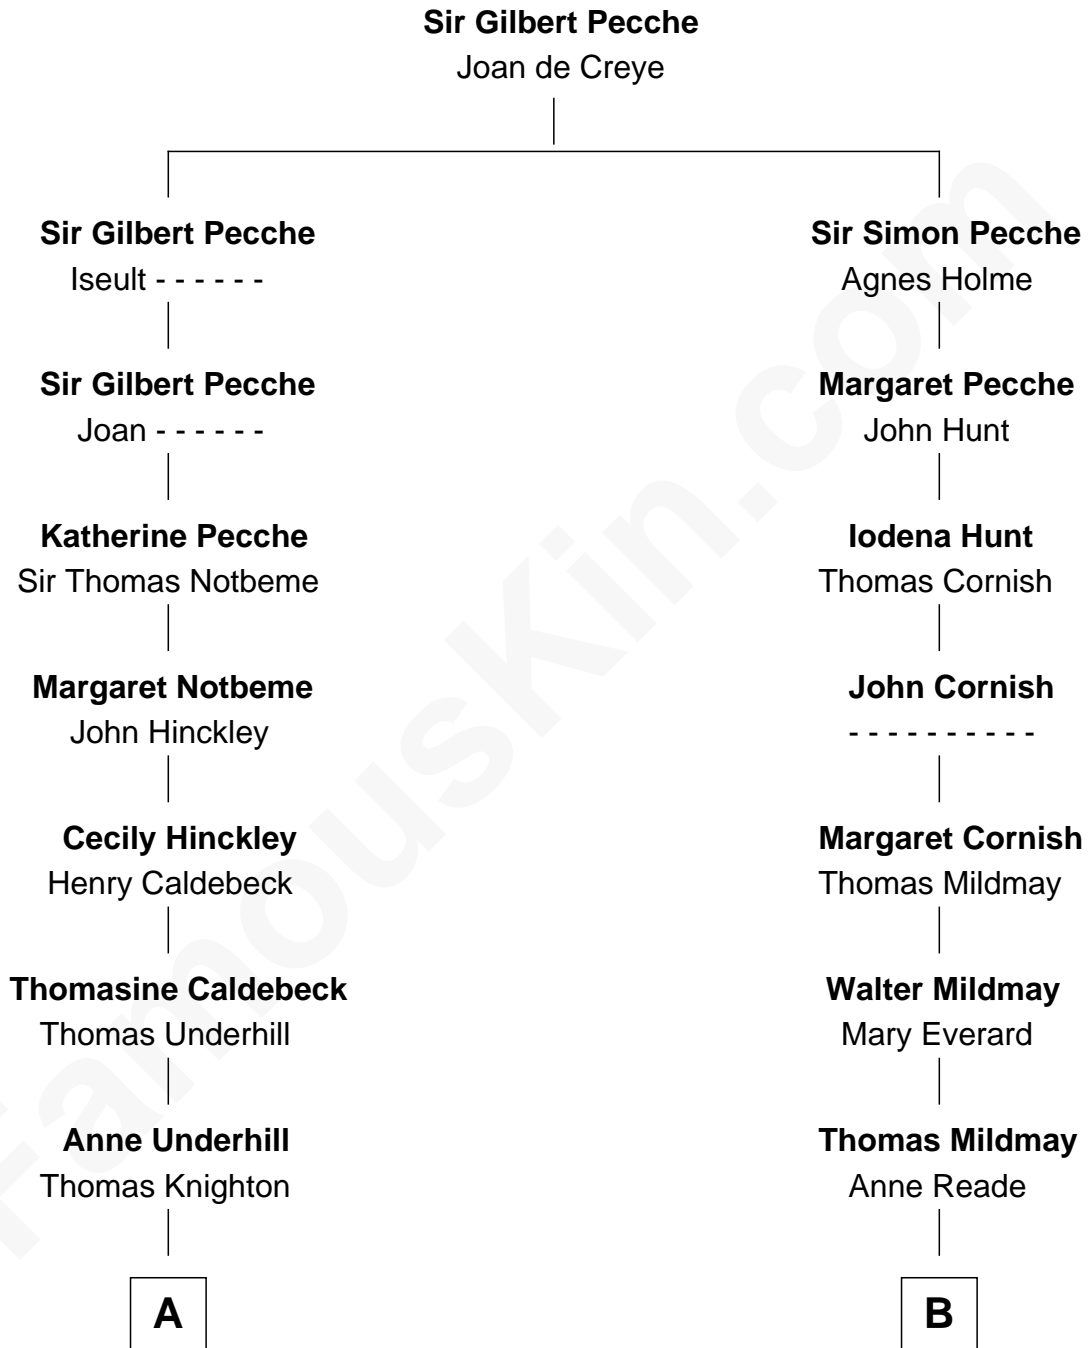

FamousKin.com
Relationship Chart of
Franklin D. Roosevelt
32nd U.S. President

19th cousin 1 time removed of
Sir Winston Churchill
Prime Minister of the United Kingdom

C

Isaac Daniel Roosevelt
Mary Rebecca Aspinwall

James Roosevelt
Sara Delano

Franklin D. Roosevelt
32nd U.S. President

D

Sir George Spencer-Churchill
Jane Stewart

Sir John Winston Spencer-Churchill
Frances Anne Emily Vane

Randolph Henry Spencer-Churchill
Jeanette Jerome