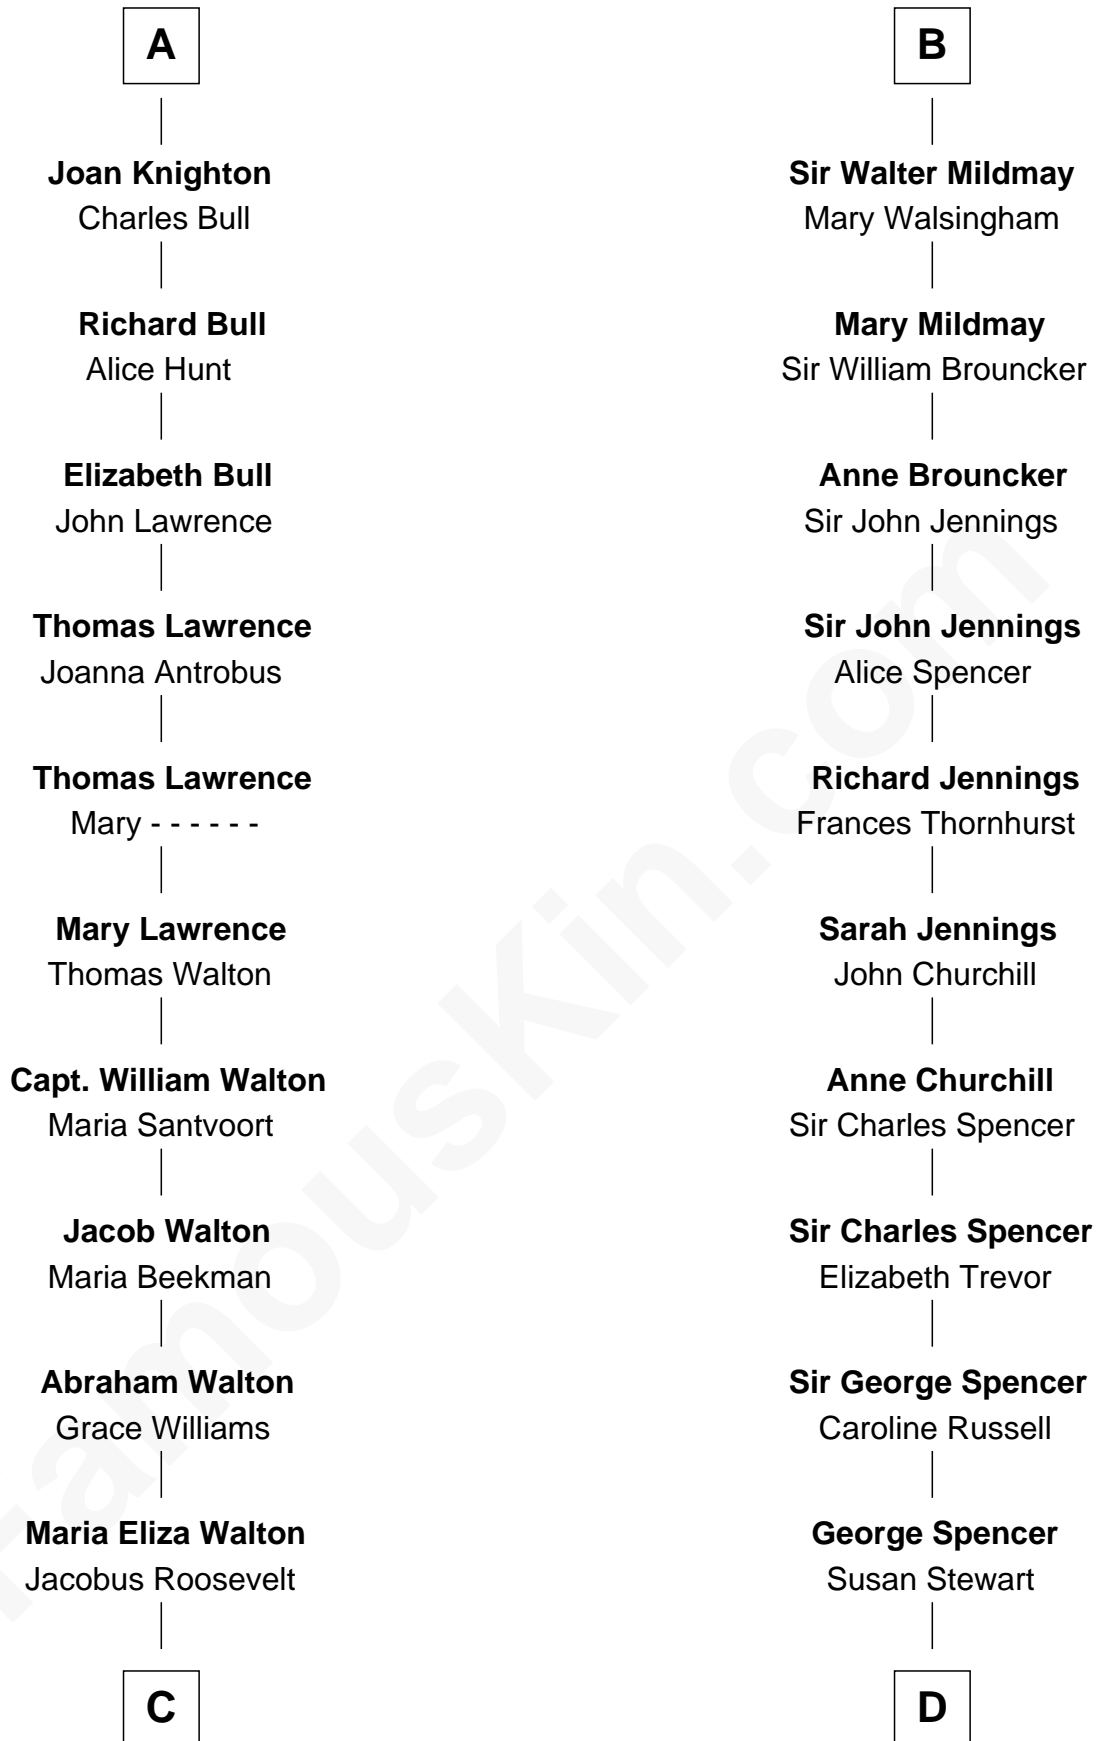

FamousKin.com
Relationship Chart of
Franklin D. Roosevelt
32nd U.S. President

19th cousin 1 time removed of
Sir Winston Churchill
Prime Minister of the United Kingdom

C

Isaac Daniel Roosevelt
Mary Rebecca Aspinwall

James Roosevelt
Sara Delano

Franklin D. Roosevelt
32nd U.S. President

D

Sir George Spencer-Churchill
Jane Stewart

Sir John Winston Spencer-Churchill
Frances Anne Emily Vane

Randolph Henry Spencer-Churchill
Jeanette Jerome