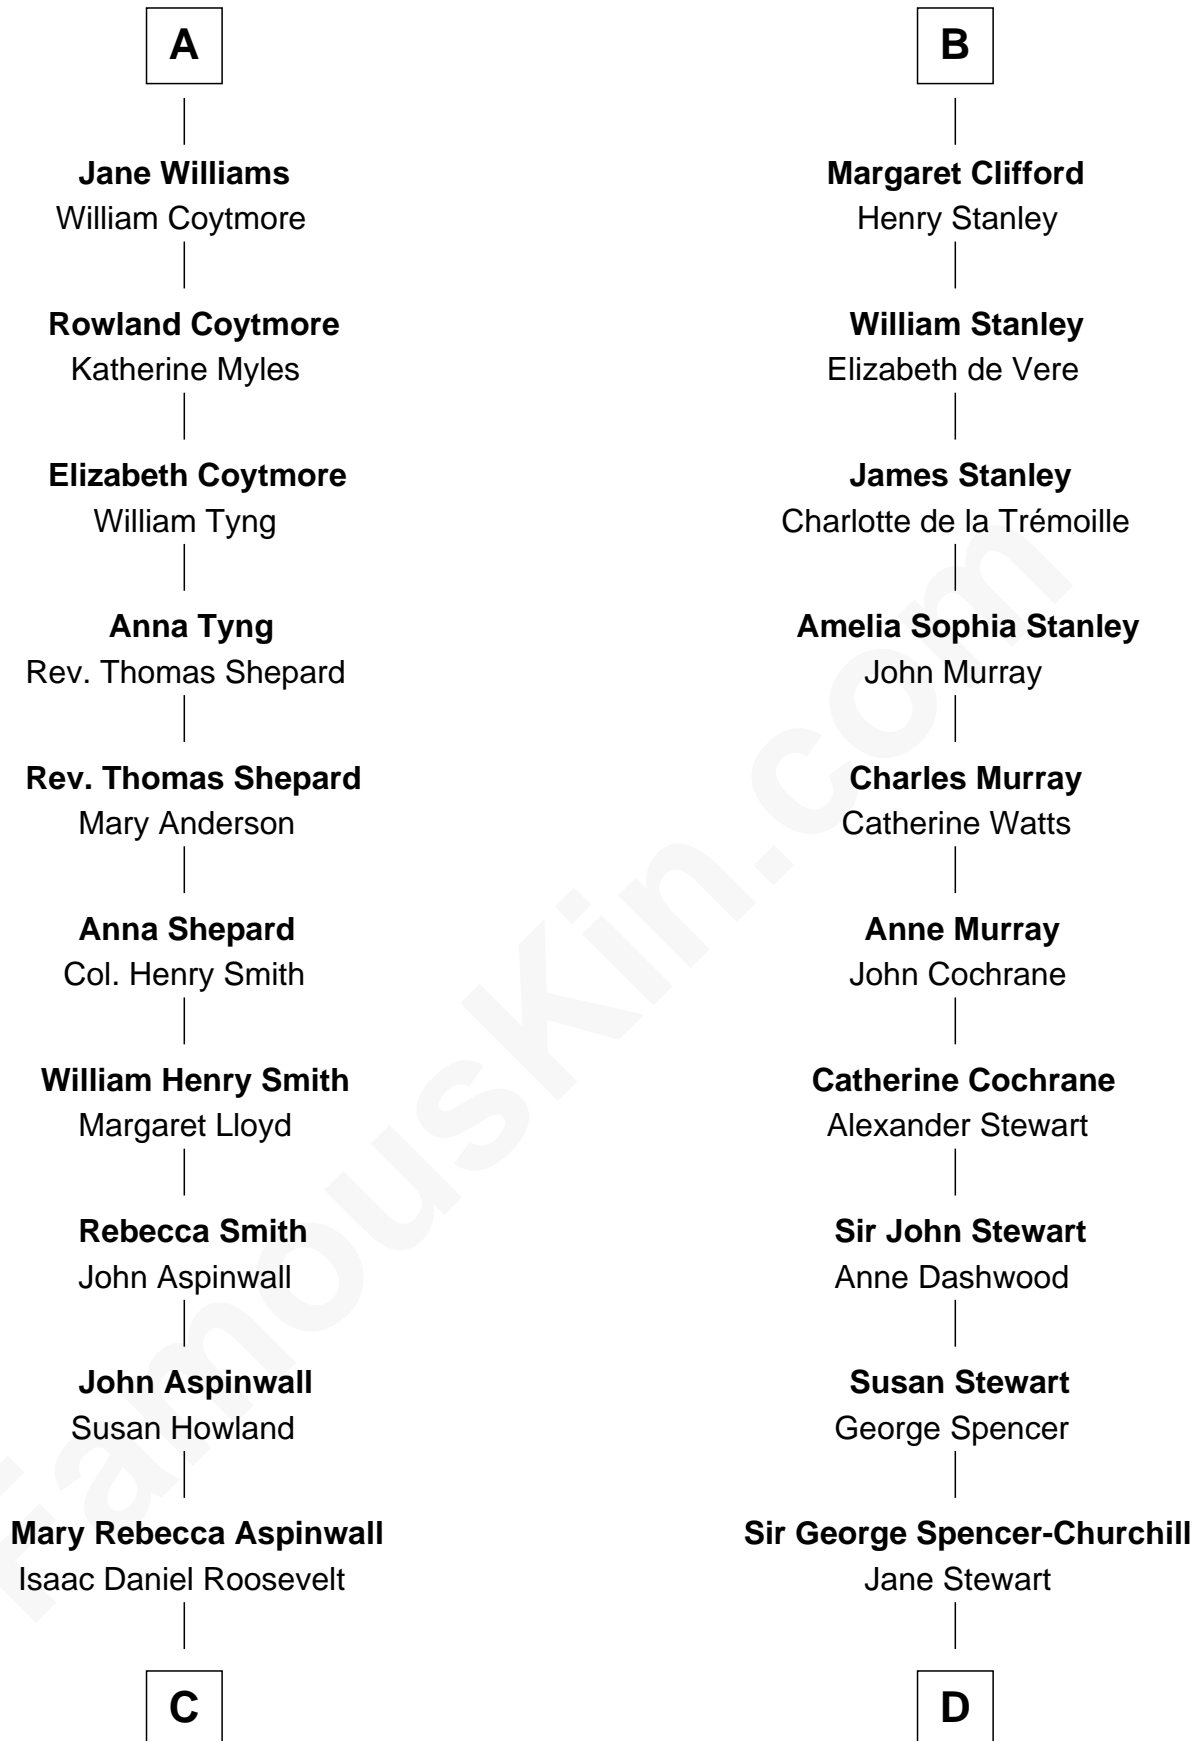

**FamousKin.com**  
**Relationship Chart of**  
**Franklin D. Roosevelt**  
*32nd U.S. President*

18th cousin 1 time removed of  
**Sir Winston Churchill**  
*Prime Minister of the United Kingdom*

**Goronwy ap Ednyfed**

**C**

**James Roosevelt**

Sara Delano

**Franklin D. Roosevelt**

*32nd U.S. President*

**D**

**Sir John Winston Spencer-Churchill**

Frances Anne Emily Vane