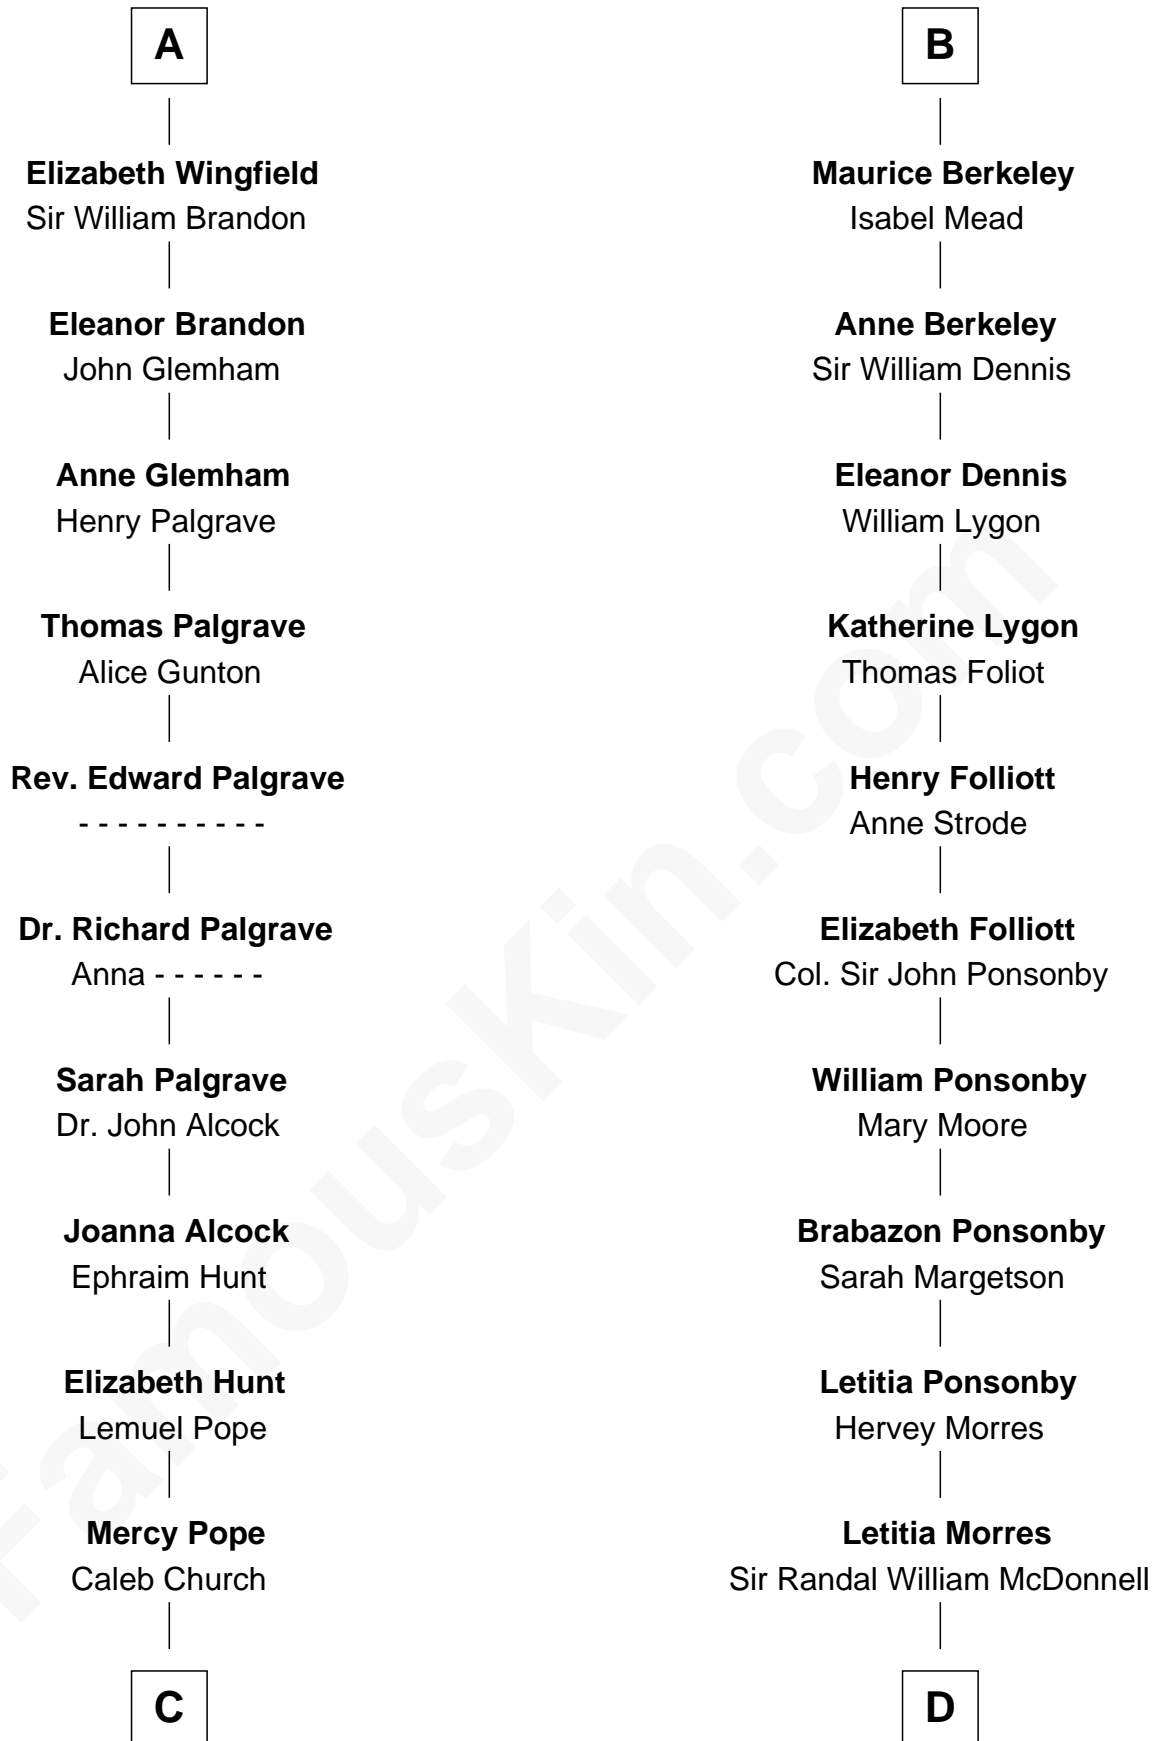

**FamousKin.com**  
**Relationship Chart of**  
**Franklin D. Roosevelt**  
*32nd U.S. President*

**21st cousin of**  
**Sir Winston Churchill**  
*Prime Minister of the United Kingdom*

**C**

**Joseph Church**

Deborah Perry

**Deborah P. Church**

Warren Delano

**Warren Delano**

Catharine Robbins Lyman

**Sara Delano**

James Roosevelt

**Franklin D. Roosevelt**

*32nd U.S. President*

**D**

**Anne Catherine McDonnell**

Sir Henry Vane

**Frances Anne Emily Vane-Tempest**

Sir Charles William Stewart

**Frances Anne Emily Vane**

Sir John Winston Spencer-Churchill