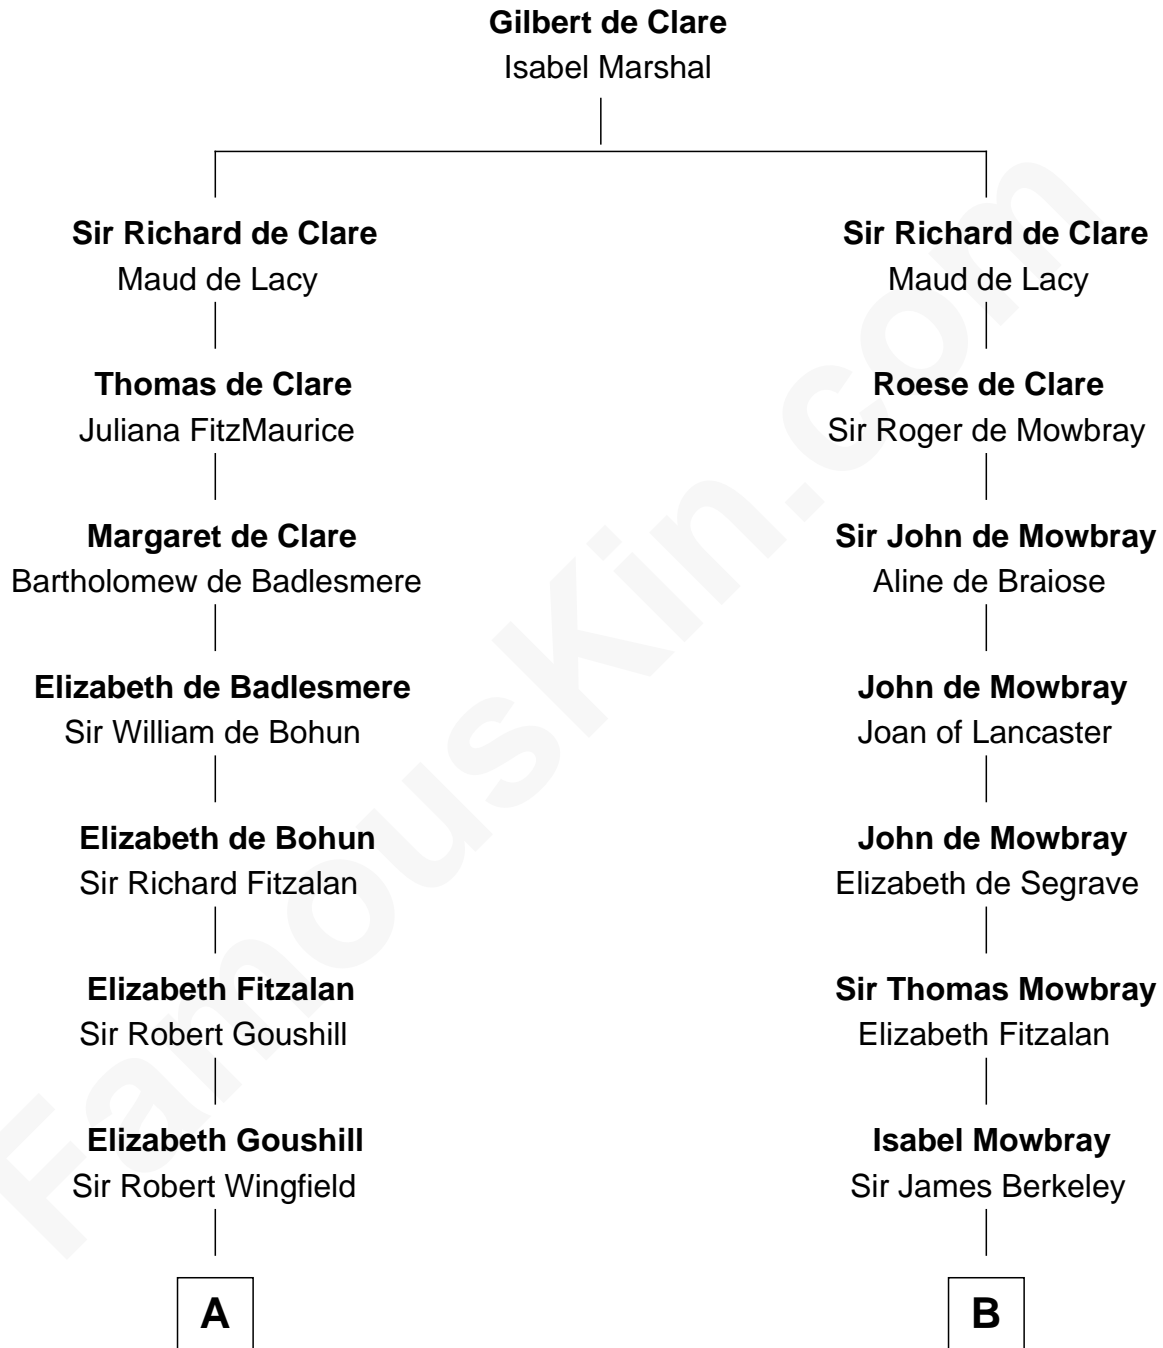

**FamousKin.com**  
**Relationship Chart of**  
**Franklin D. Roosevelt**  
*32nd U.S. President*

**21st cousin of**  
**Sir Winston Churchill**  
*Prime Minister of the United Kingdom*

**C**

**Joseph Church**

Deborah Perry

**Deborah P. Church**

Warren Delano

**Warren Delano**

Catharine Robbins Lyman

**Sara Delano**

James Roosevelt

**Franklin D. Roosevelt**