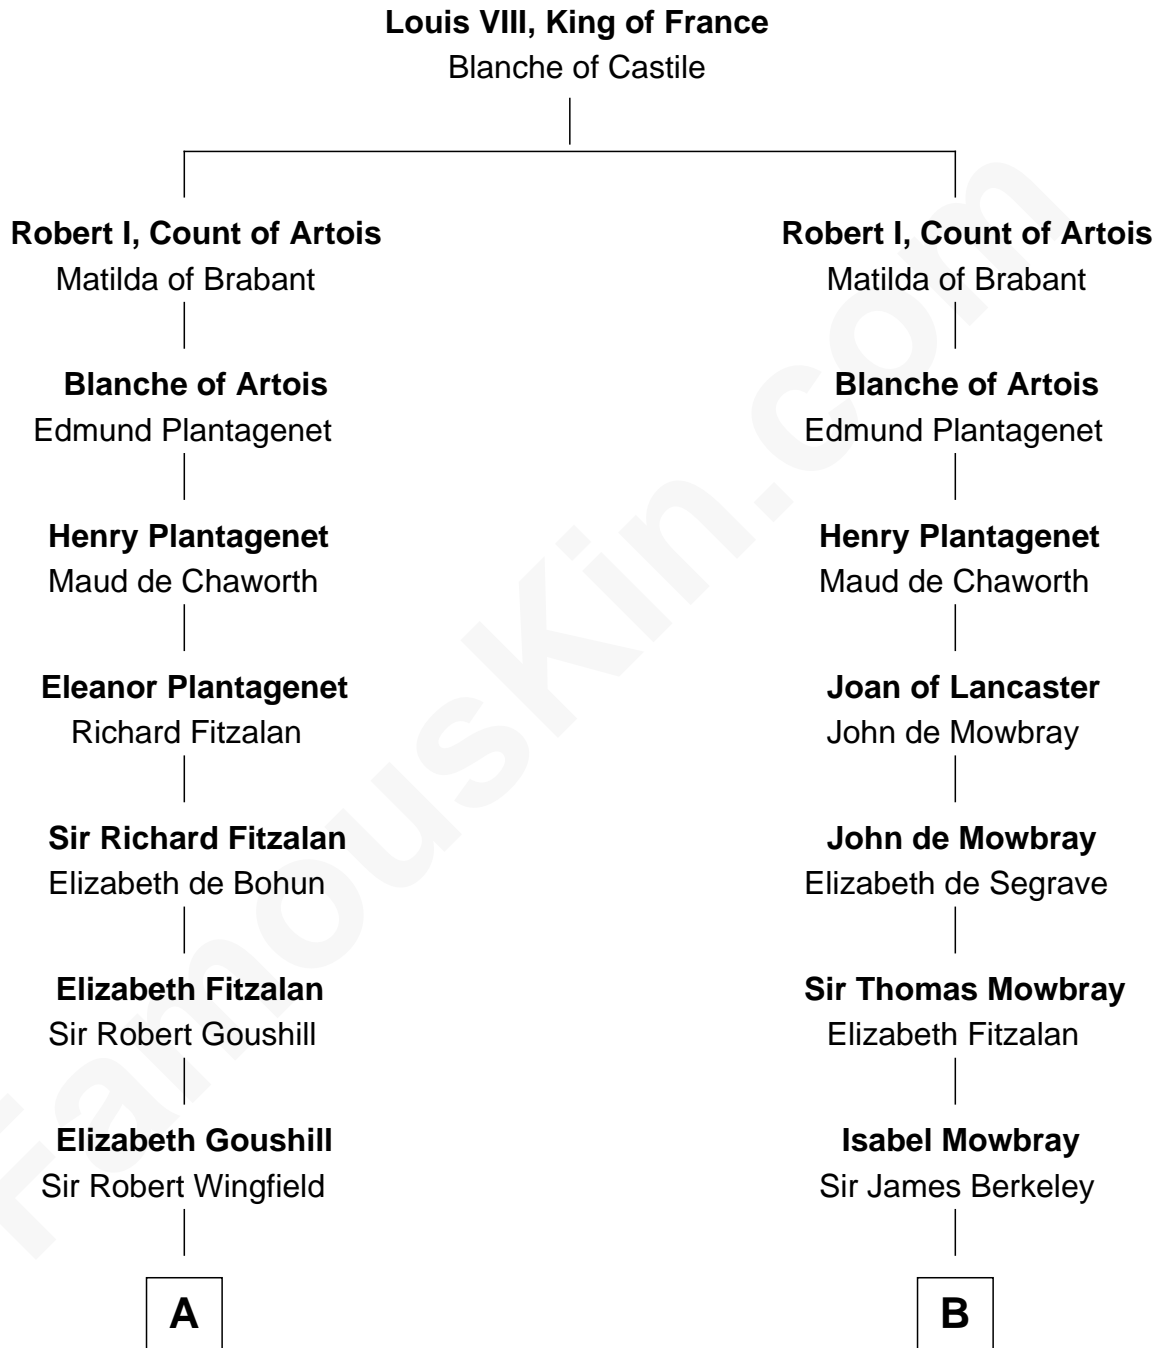

FamousKin.com
Relationship Chart of
Franklin D. Roosevelt
32nd U.S. President

21st cousin of
Sir Winston Churchill
Prime Minister of the United Kingdom

C

Joseph Church

Deborah Perry

Deborah P. Church

Warren Delano

Warren Delano

Catharine Robbins Lyman

Sara Delano

James Roosevelt

Franklin D. Roosevelt

32nd U.S. President

D

Anne Catherine McDonnell