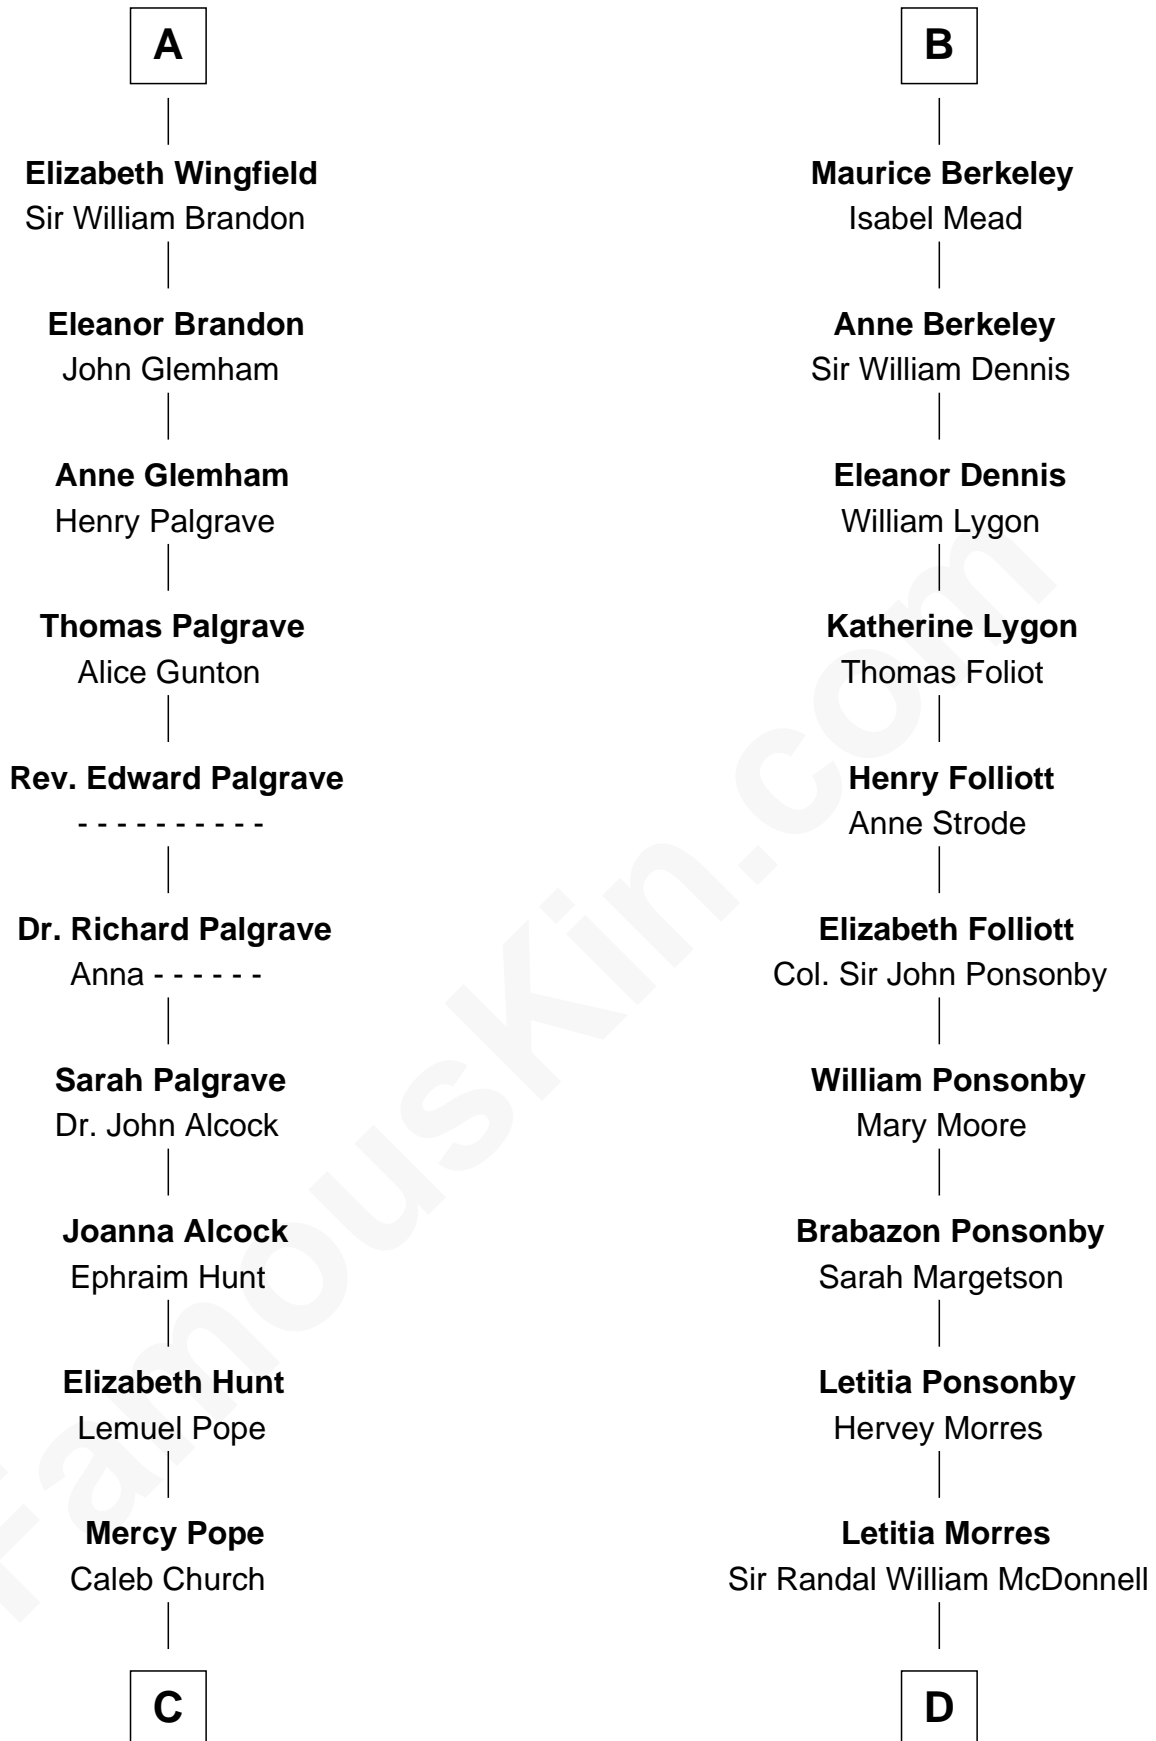

FamousKin.com
Relationship Chart of
Franklin D. Roosevelt
32nd U.S. President

21st cousin of
Sir Winston Churchill
Prime Minister of the United Kingdom

C

Joseph Church

Deborah Perry

Deborah P. Church

Warren Delano

Warren Delano

Catharine Robbins Lyman

Sara Delano

James Roosevelt

Franklin D. Roosevelt

32nd U.S. President

D

Anne Catherine McDonnell

Sir Henry Vane

Frances Anne Emily Vane-Tempest

Sir Charles William Stewart

Frances Anne Emily Vane

Sir John Winston Spencer-Churchill

Randolph Henry Spencer-Churchill

Jeanette Jerome

Sir Winston Churchill