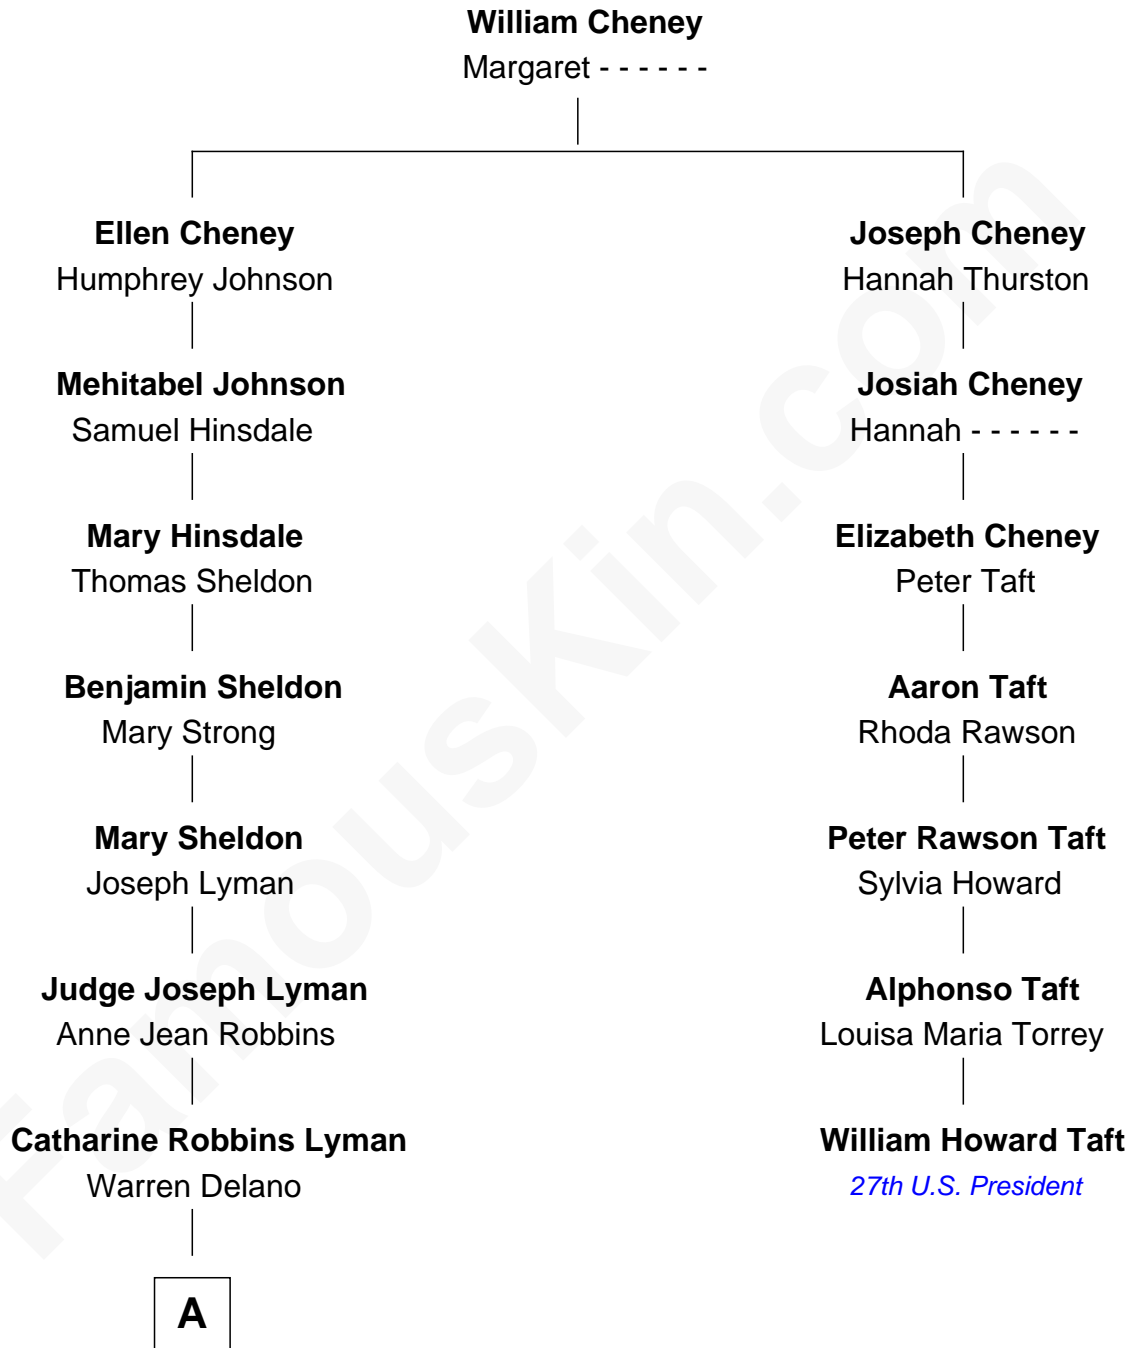

**FamousKin.com**  
**Relationship Chart of**  
**Franklin D. Roosevelt**  
*32nd U.S. President*

**6th cousin 2 times removed of**  
**William Howard Taft**  
*27th U.S. President*

**A**

—  
**Sara Delano**  
James Roosevelt

—  
**Franklin D. Roosevelt**  
*32nd U.S. President*

FamousKin.com