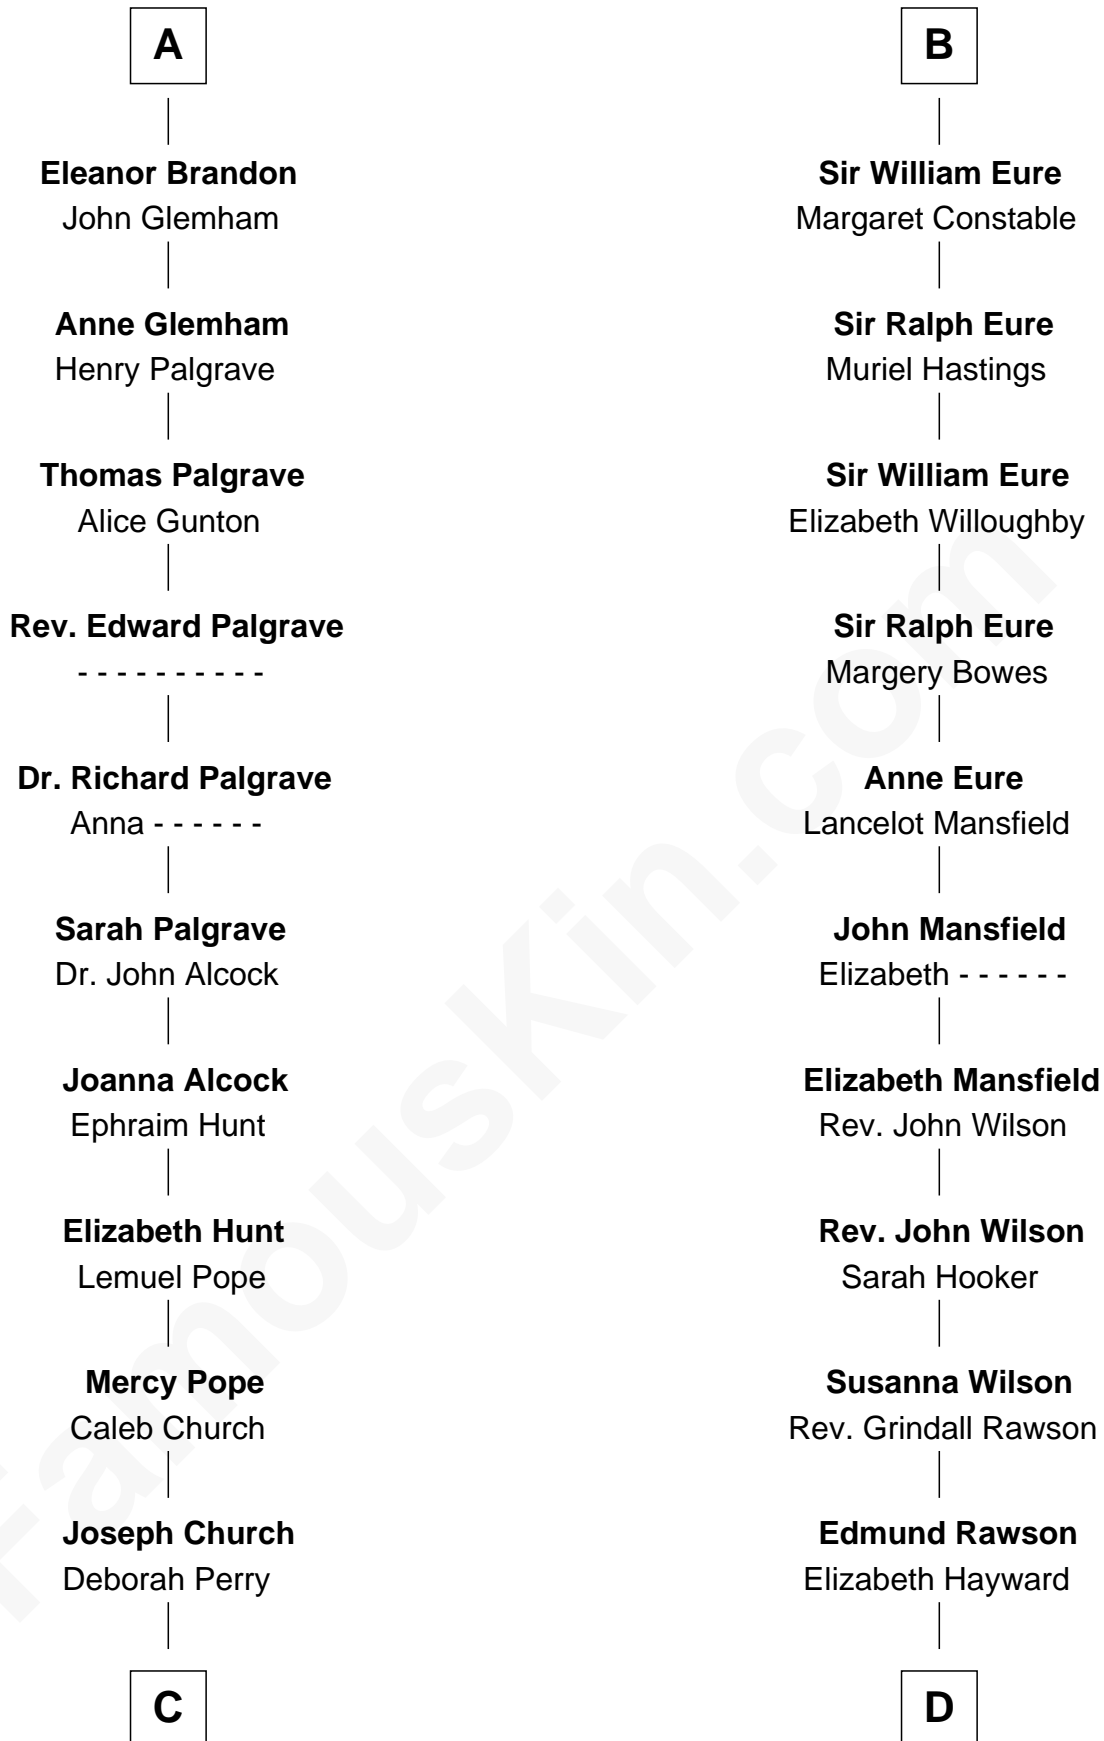

**FamousKin.com**  
**Relationship Chart of**  
**Franklin D. Roosevelt**  
*32nd U.S. President*

20th cousin 1 time removed of  
**William Howard Taft**  
*27th U.S. President*

**C**

**Deborah P. Church**

Warren Delano

**Warren Delano**

Catharine Robbins Lyman

**Sara Delano**

James Roosevelt

**Franklin D. Roosevelt**

*32nd U.S. President*

**D**

**Abner Rawson**

Mary Allen

**Rhoda Rawson**

Aaron Taft

**Peter Rawson Taft**

Sylvia Howard

**Alphonso Taft**

Louisa Maria Torrey

**William Howard Taft**

*27th U.S. President*