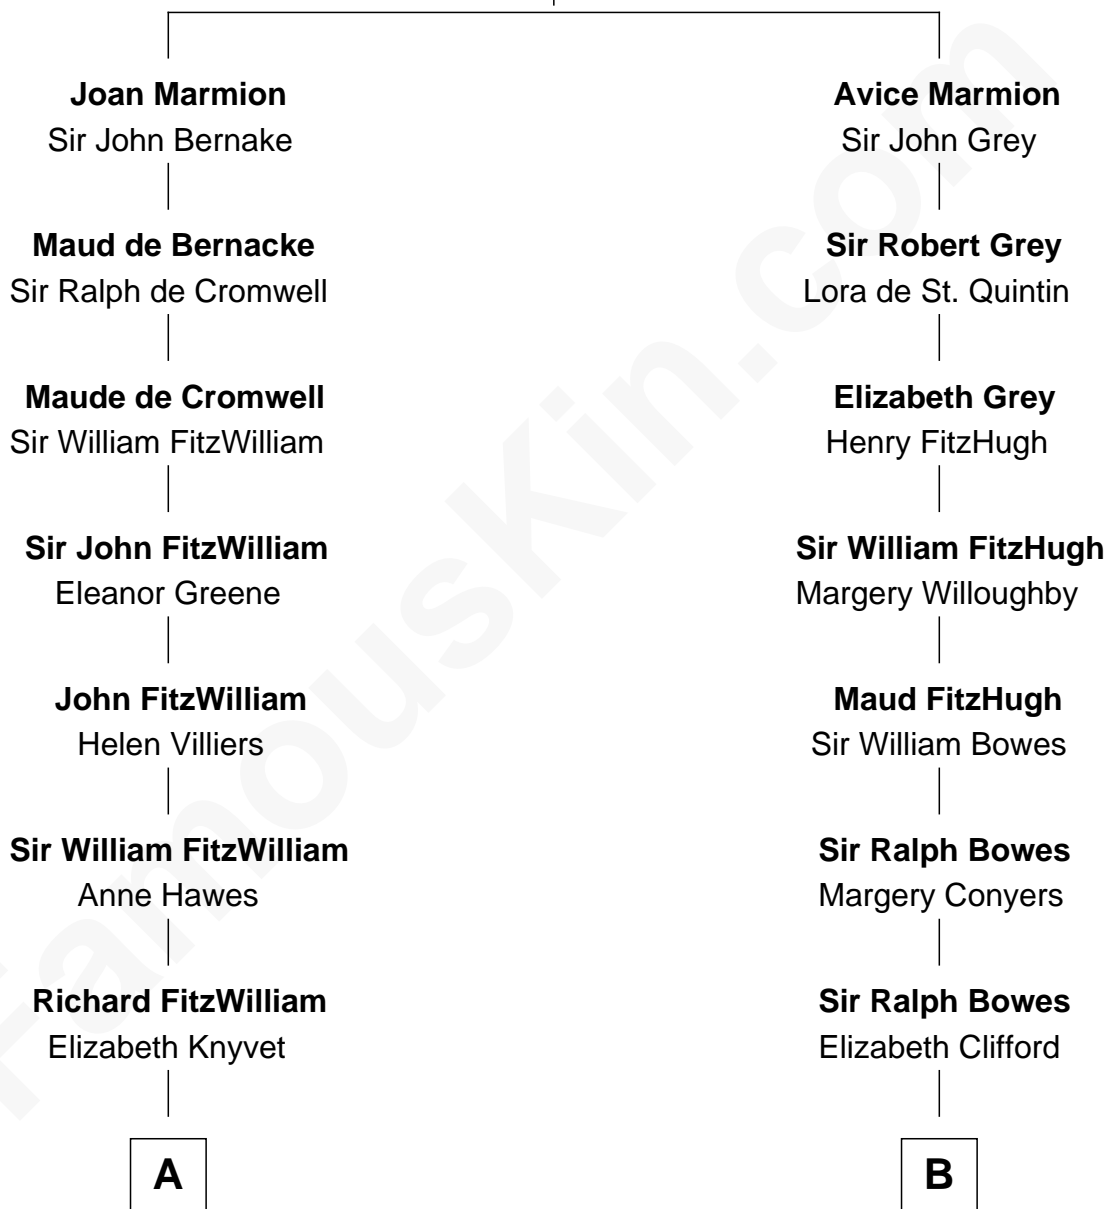

FamousKin.com Relationship Chart of

Franklin D. Roosevelt

32nd U.S. President

18th cousin of

William Howard Taft

27th U.S. President

Sir John Marmion

Maud de Furnival

C

James Roosevelt

Sara Delano

Franklin D. Roosevelt

32nd U.S. President

D

Alphonso Taft

Louisa Maria Torrey

William Howard Taft

27th U.S. President

FamousKin.com