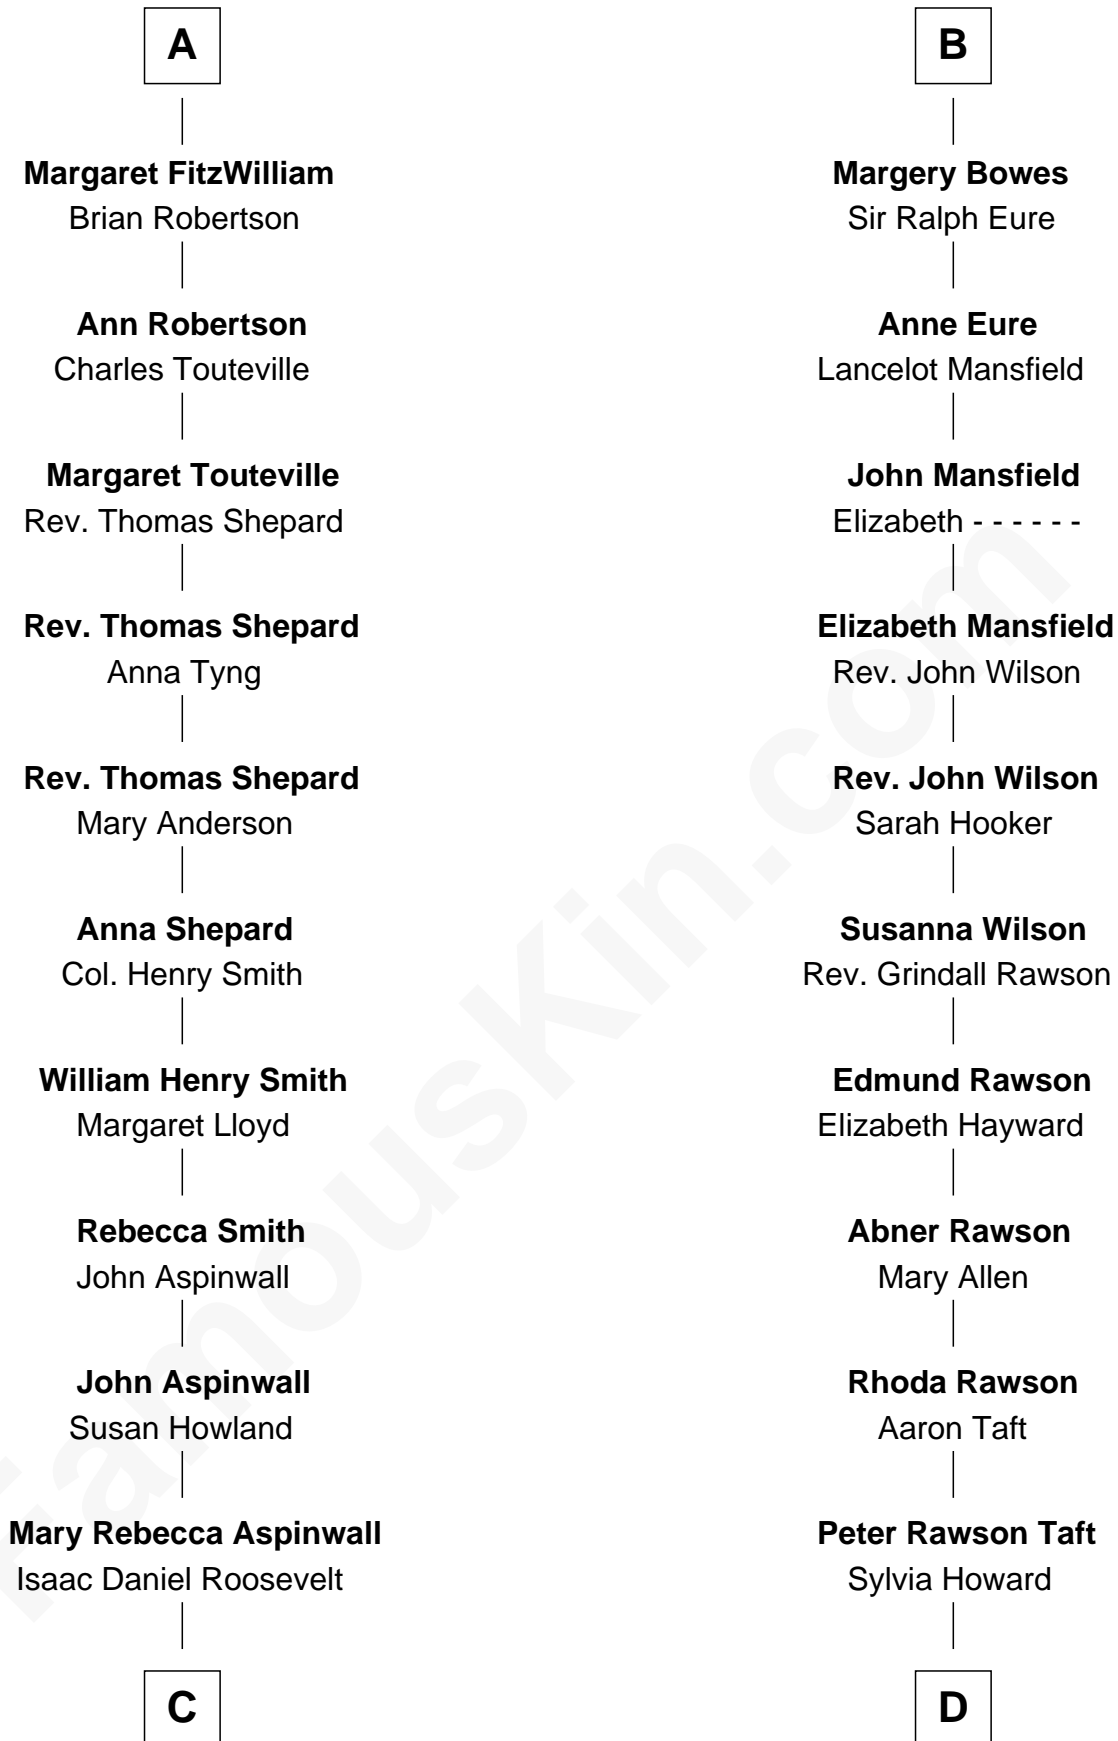

FamousKin.com Relationship Chart of

Franklin D. Roosevelt

32nd U.S. President

18th cousin of

William Howard Taft

27th U.S. President

Sir John Marmion

Maud de Furnival

C

James Roosevelt

Sara Delano

Franklin D. Roosevelt

32nd U.S. President

D

Alphonso Taft

Louisa Maria Torrey

William Howard Taft

27th U.S. President

FamousKin.com