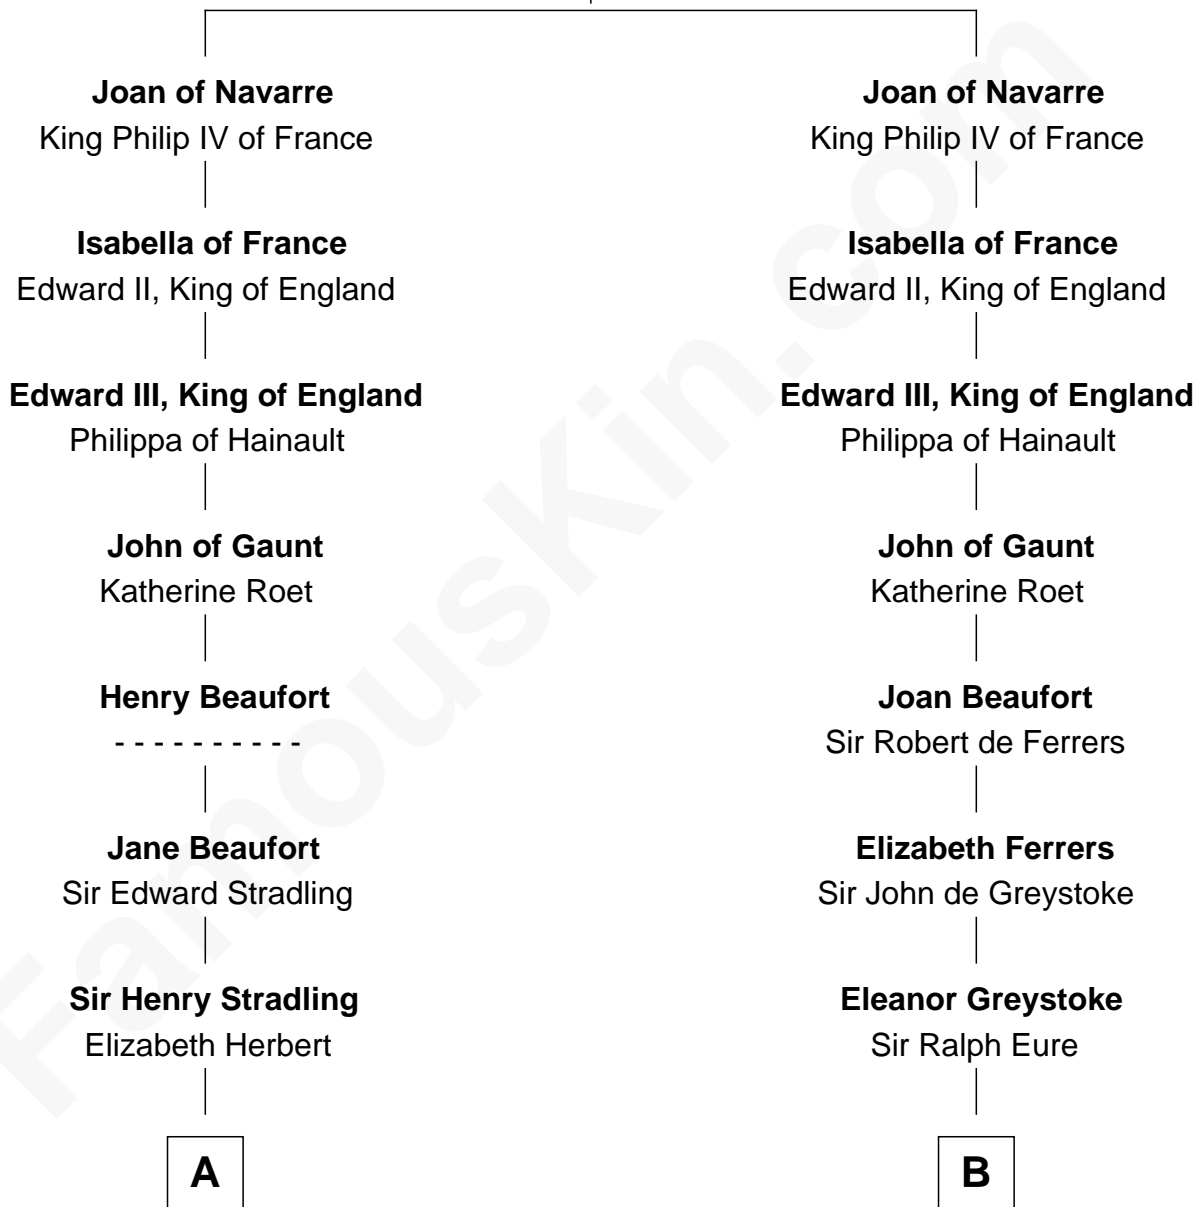

FamousKin.com Relationship Chart of

Franklin D. Roosevelt

32nd U.S. President

21st cousin of

William Howard Taft

27th U.S. President

King Henry I of Navarre

Blanche of Artois

C

Rebecca Smith

John Aspinwall

John Aspinwall

Susan Howland

Mary Rebecca Aspinwall

Isaac Daniel Roosevelt

James Roosevelt

Sara Delano

Franklin D. Roosevelt

32nd U.S. President

D

Abner Rawson

Mary Allen

Rhoda Rawson

Aaron Taft