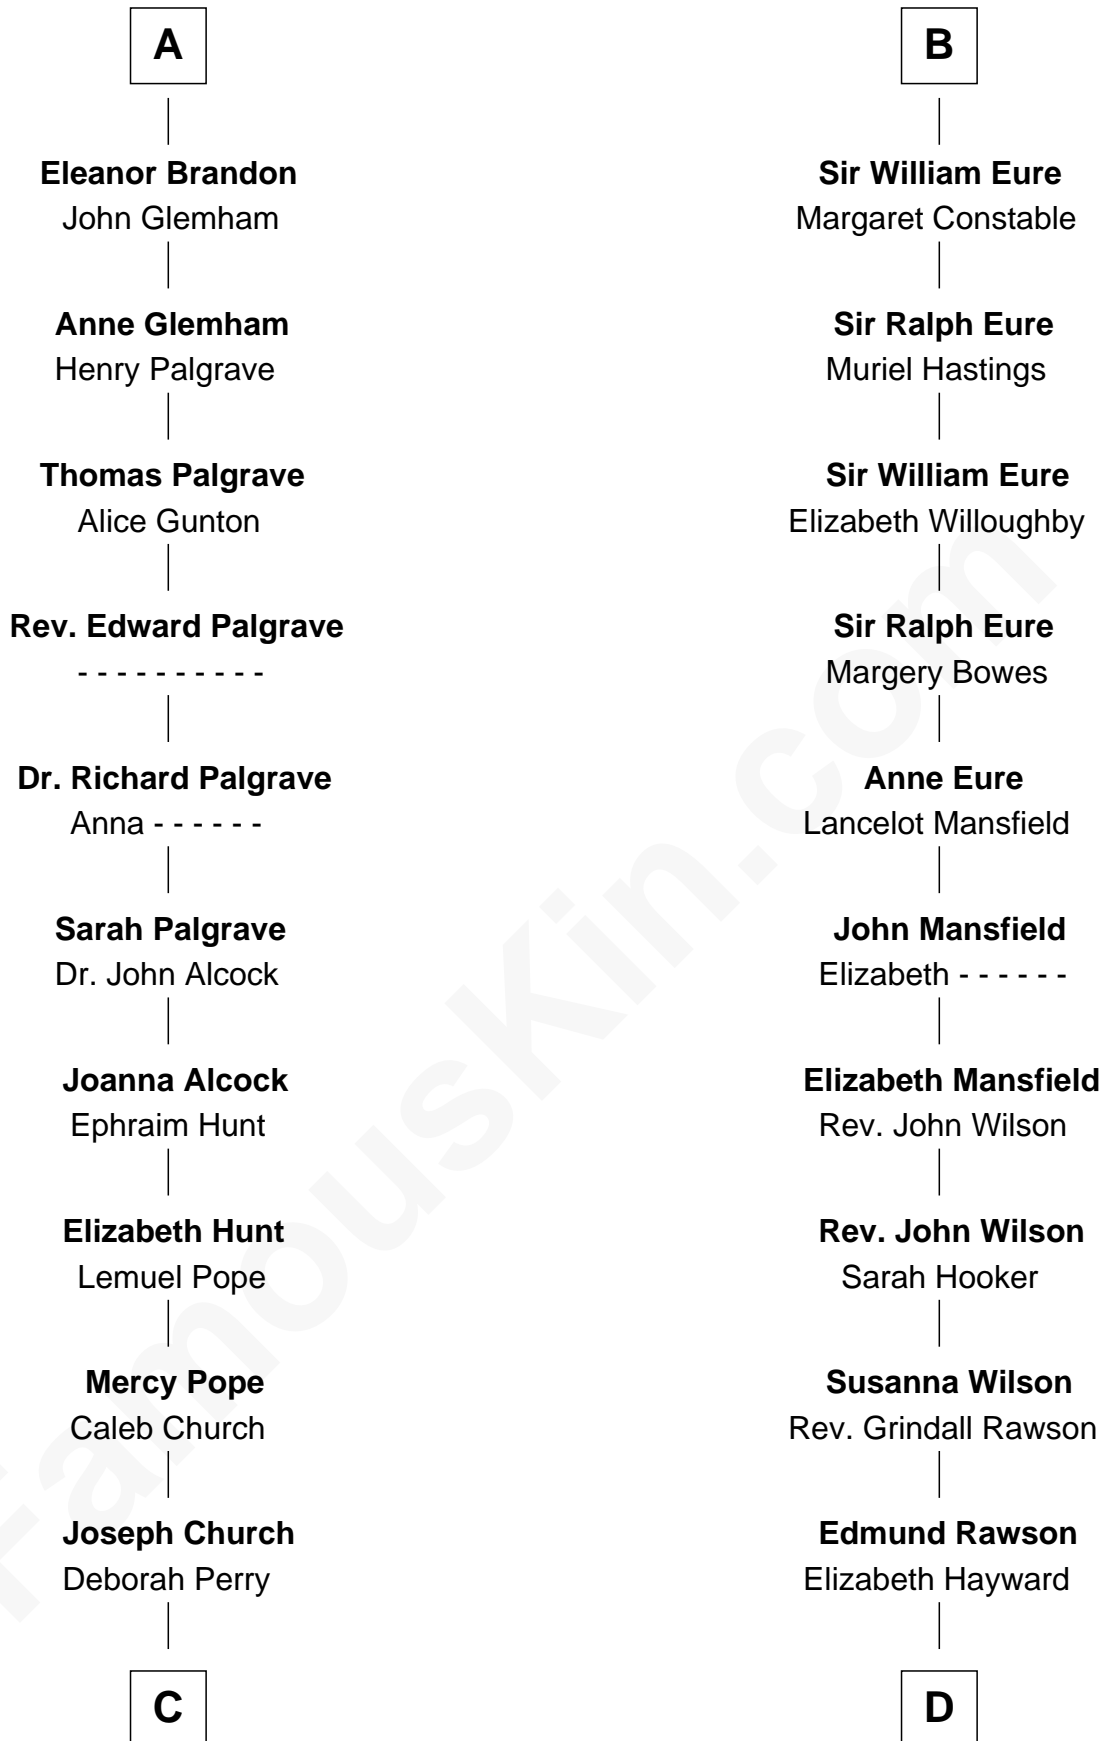

FamousKin.com
Relationship Chart of
Franklin D. Roosevelt
32nd U.S. President

20th cousin 1 time removed of
William Howard Taft
27th U.S. President

Sir Humphrey de Bohun
 Eleanor de Braiose

C

Deborah P. Church

Warren Delano

Warren Delano

Catharine Robbins Lyman

Sara Delano

James Roosevelt

Franklin D. Roosevelt

32nd U.S. President

D

Abner Rawson

Mary Allen

Rhoda Rawson

Aaron Taft

Peter Rawson Taft

Sylvia Howard

Alphonso Taft

Louisa Maria Torrey