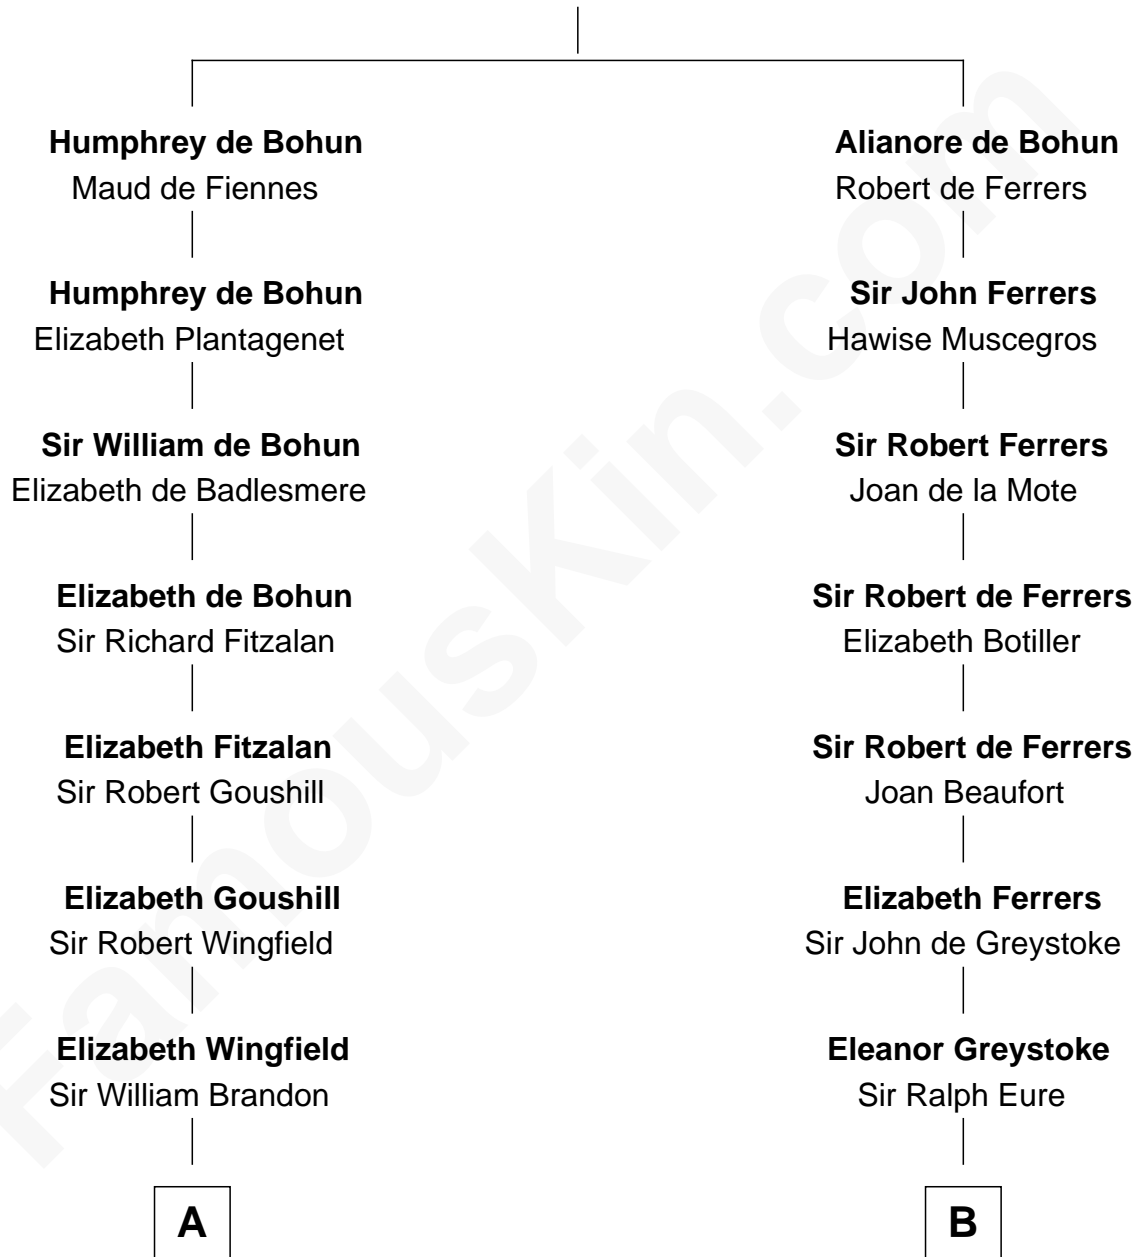

FamousKin.com
Relationship Chart of
Franklin D. Roosevelt
32nd U.S. President

20th cousin 1 time removed of
William Howard Taft
27th U.S. President

Sir Humphrey de Bohun
 Eleanor de Braiose

C

Deborah P. Church

Warren Delano

Warren Delano

Catharine Robbins Lyman

Sara Delano

James Roosevelt

Franklin D. Roosevelt

32nd U.S. President

D

Abner Rawson

Mary Allen

Rhoda Rawson

Aaron Taft

Peter Rawson Taft

Sylvia Howard

Alphonso Taft

Louisa Maria Torrey

William Howard Taft

27th U.S. President