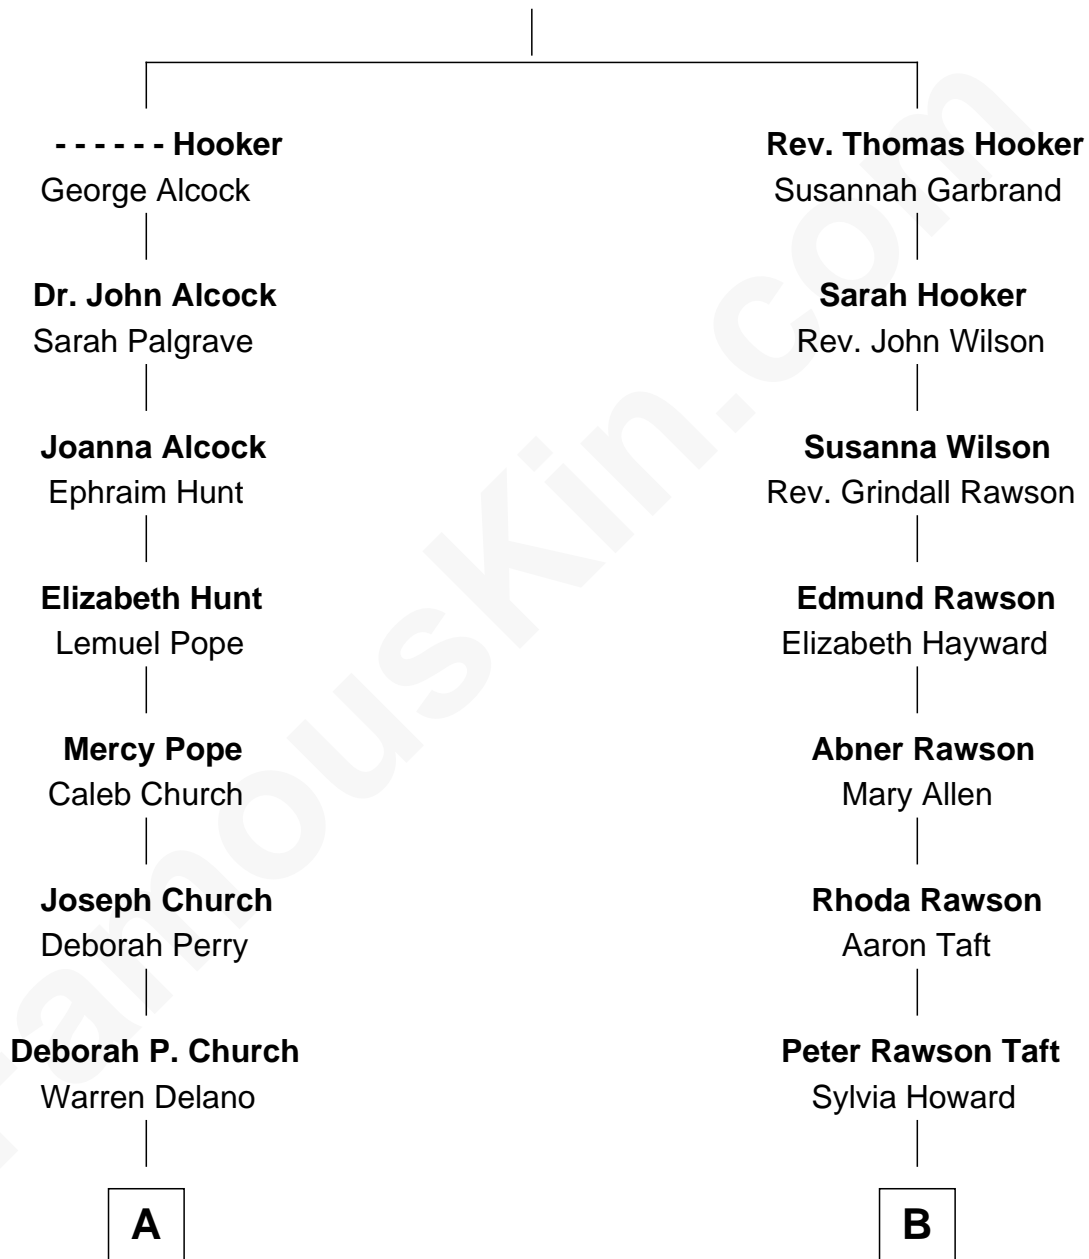

FamousKin.com
Relationship Chart of
Franklin D. Roosevelt
32nd U.S. President

8th cousin 1 time removed of
William Howard Taft
27th U.S. President

Thomas Hooker

A

Warren Delano
Catharine Robbins Lyman

Sara Delano
James Roosevelt

Franklin D. Roosevelt
32nd U.S. President

B

Alphonso Taft
Louisa Maria Torrey

William Howard Taft
27th U.S. President

FamousKin.com