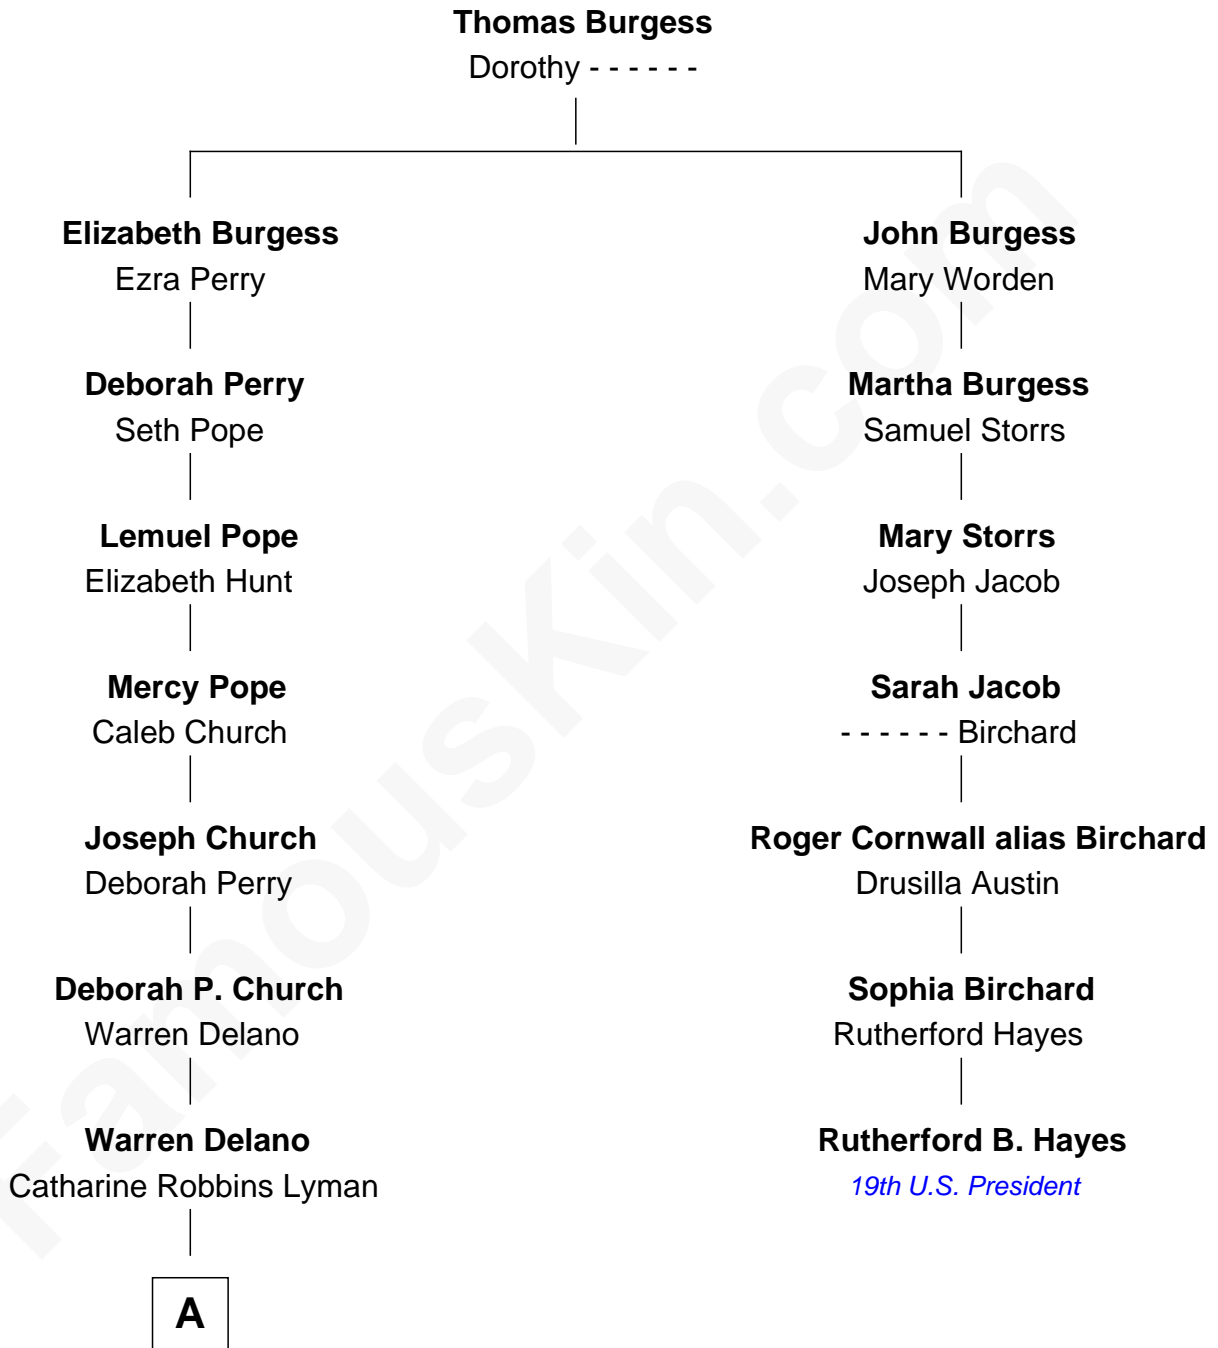

**FamousKin.com**  
**Relationship Chart of**  
**Franklin D. Roosevelt**  
*32nd U.S. President*

**6th cousin 2 times removed of**  
**Rutherford B. Hayes**  
*19th U.S. President*

**A**

—  
**Sara Delano**  
James Roosevelt

—  
**Franklin D. Roosevelt**  
*32nd U.S. President*

FamousKin.com