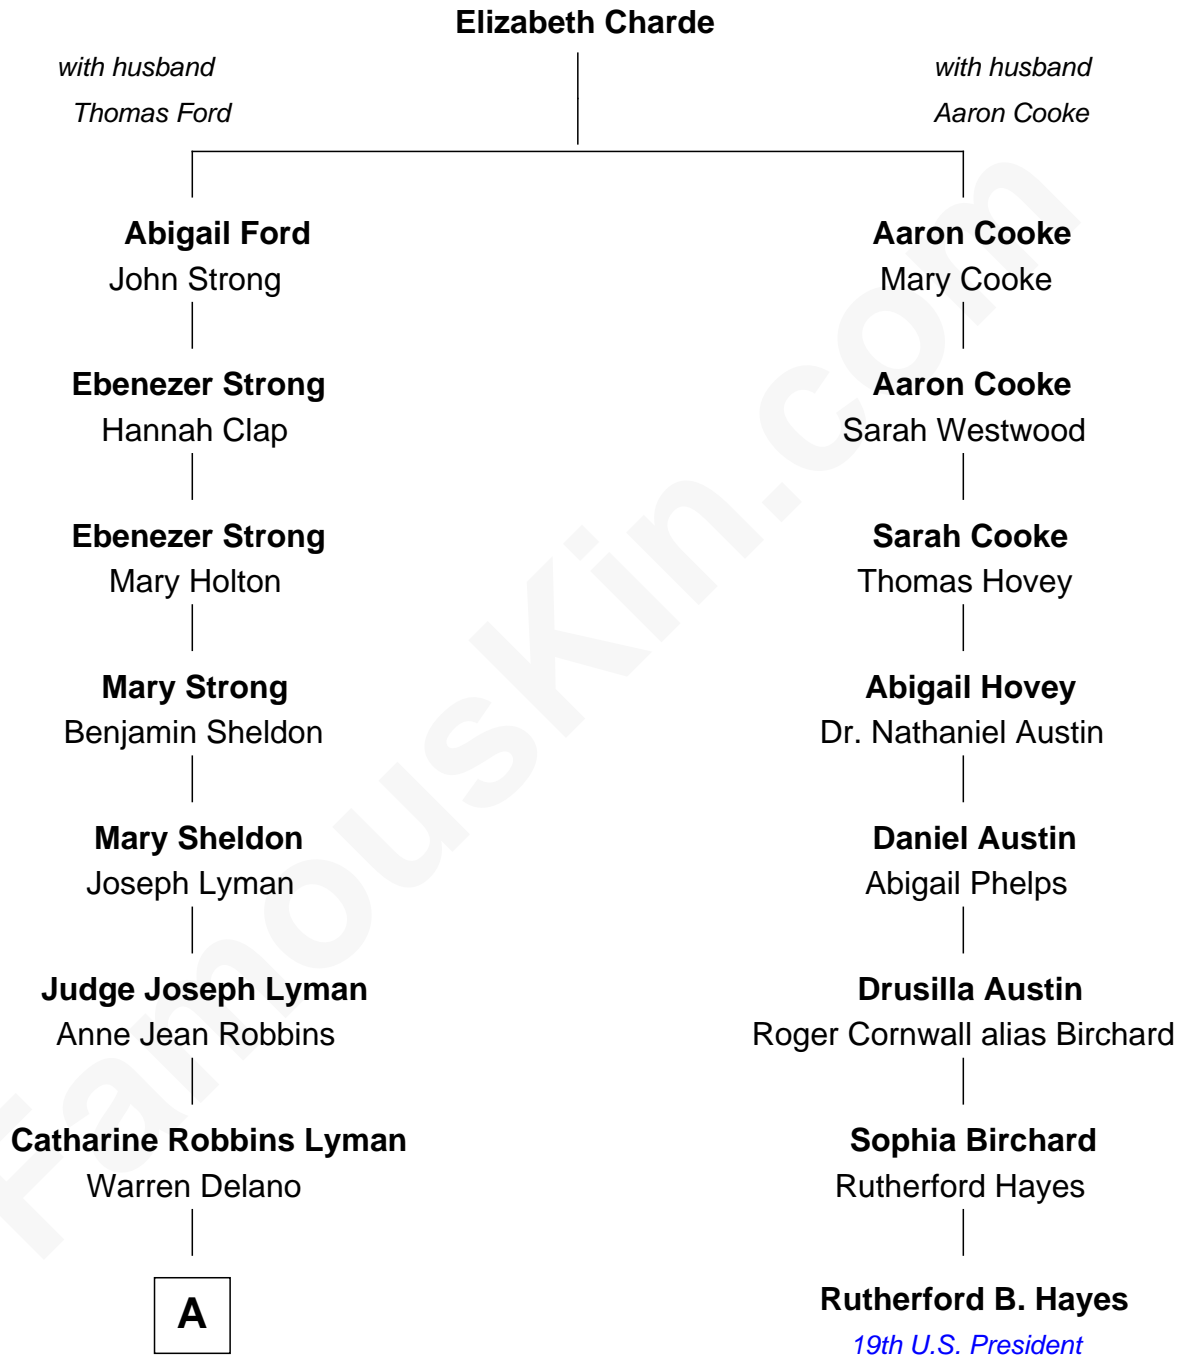

FamousKin.com
Relationship Chart of
Franklin D. Roosevelt
32nd U.S. President

7th cousin 1 time removed of
Rutherford B. Hayes
19th U.S. President

A

—
Sara Delano
James Roosevelt

—
Franklin D. Roosevelt
32nd U.S. President

FamousKin.com