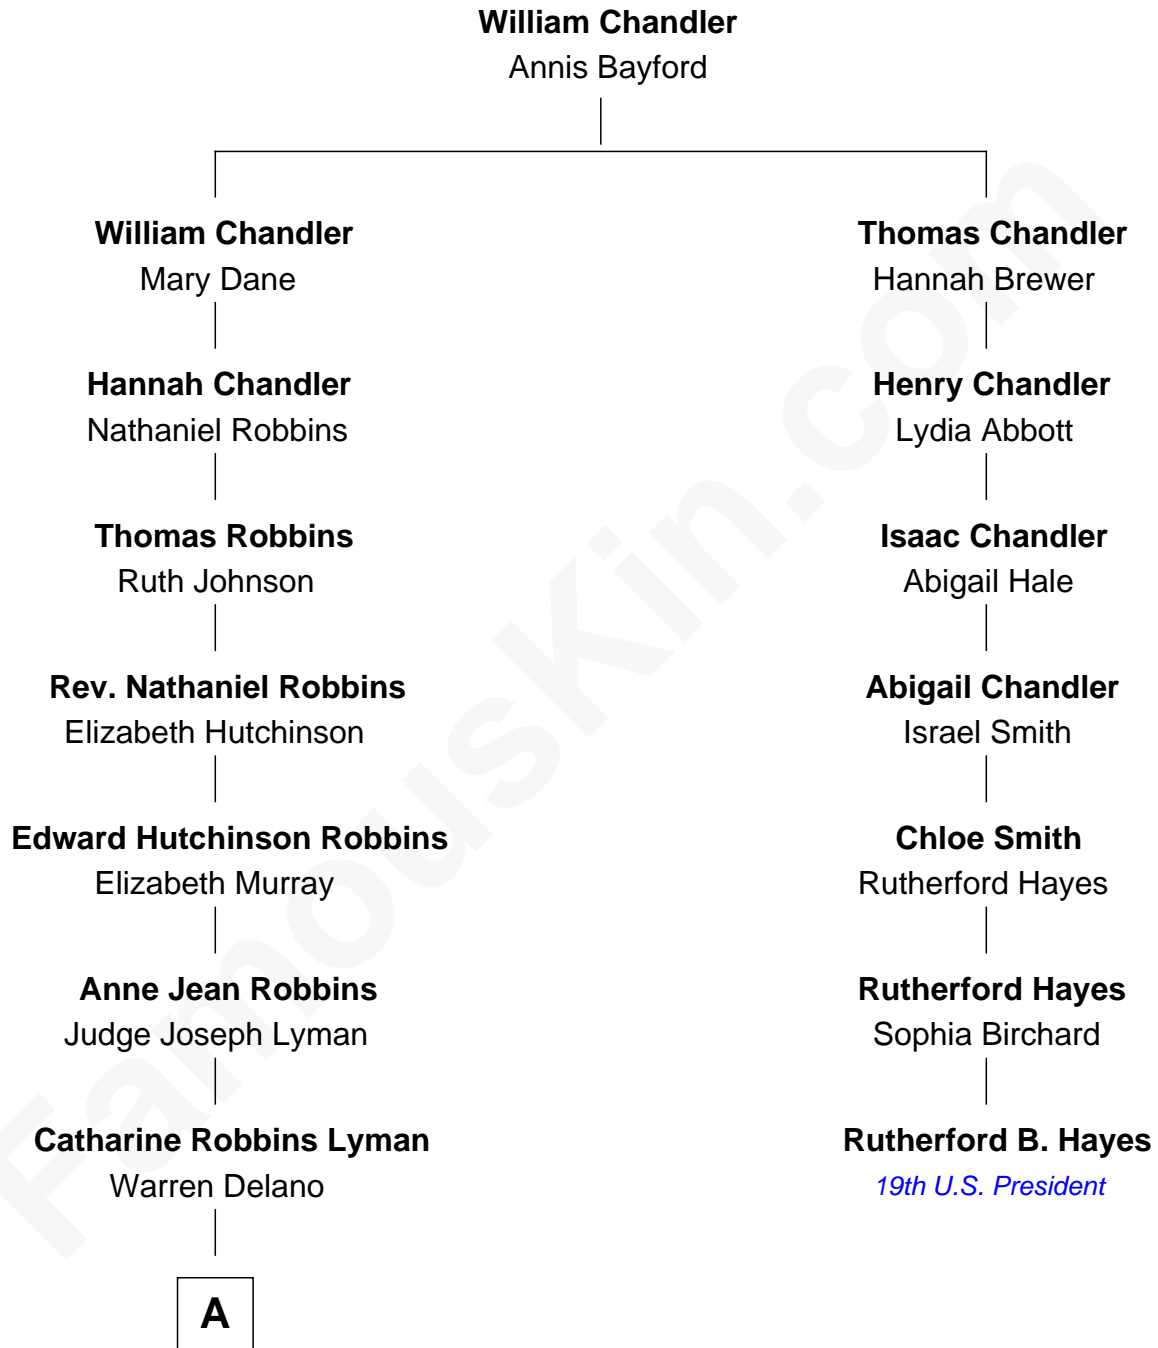

**FamousKin.com**  
**Relationship Chart of**  
**Franklin D. Roosevelt**  
*32nd U.S. President*

**6th cousin 2 times removed of**  
**Rutherford B. Hayes**  
*19th U.S. President*

**A**

—  
**Sara Delano**  
James Roosevelt

—  
**Franklin D. Roosevelt**  
*32nd U.S. President*

FamousKin.com