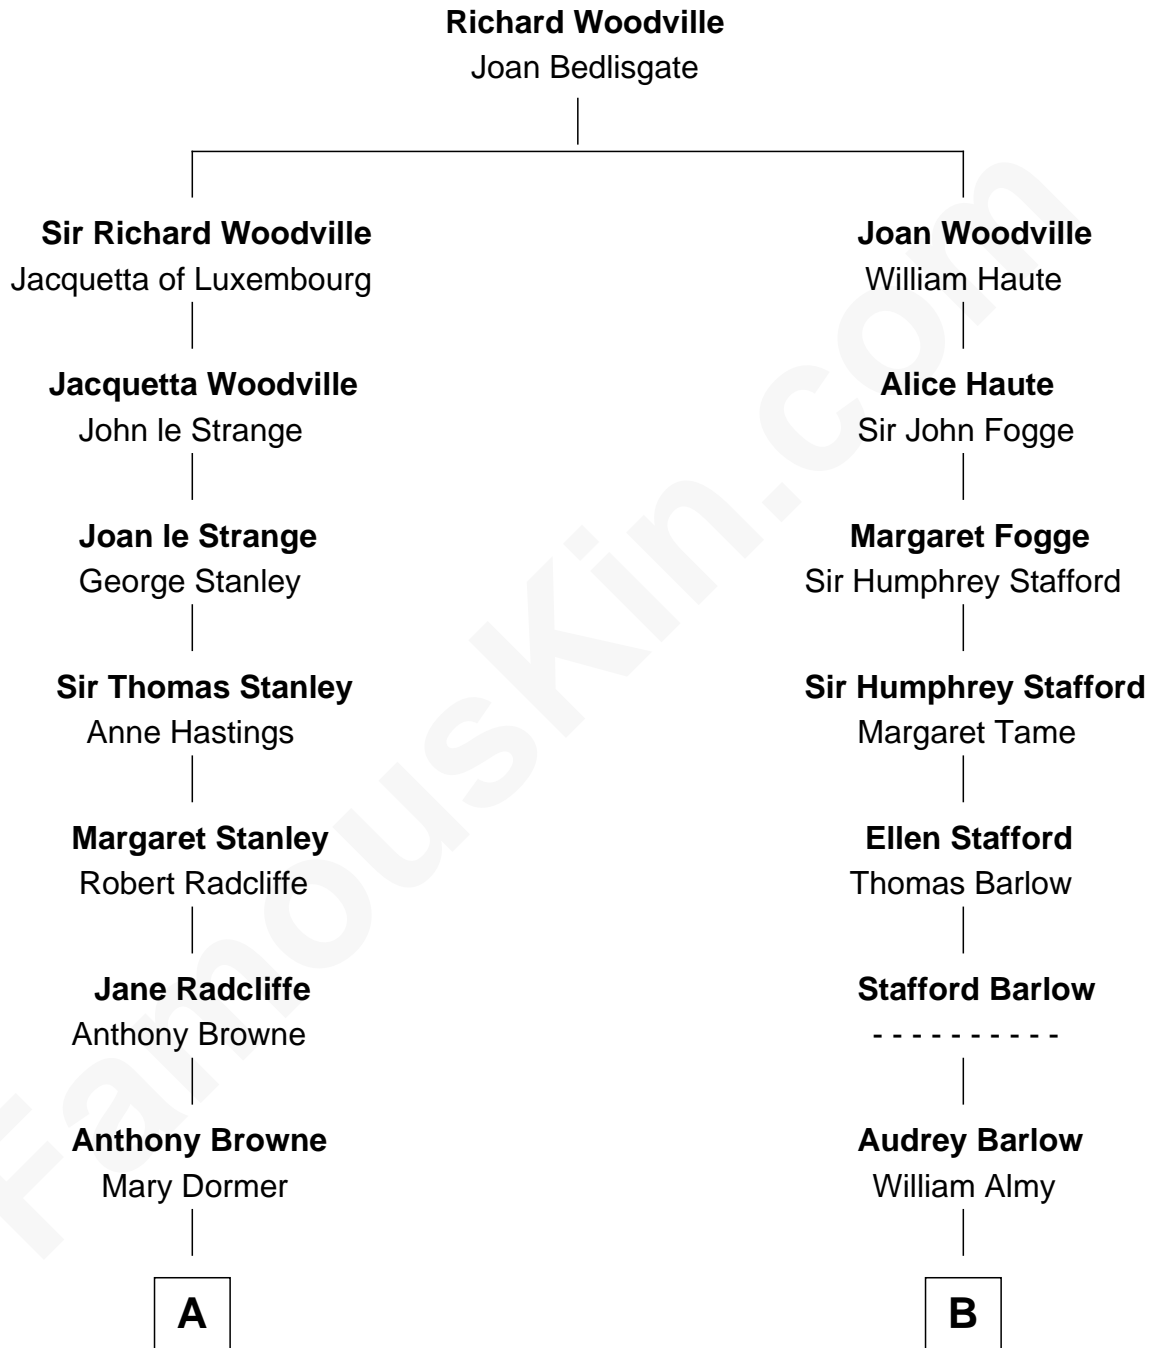

FamousKin.com
Relationship Chart of
Franklin D. Roosevelt
32nd U.S. President

17th cousin of
Mitt Romney
70th Governor of Massachusetts

Mitt Romney photo by [Gage Skidmore](#) (CC BY-SA 3.0)