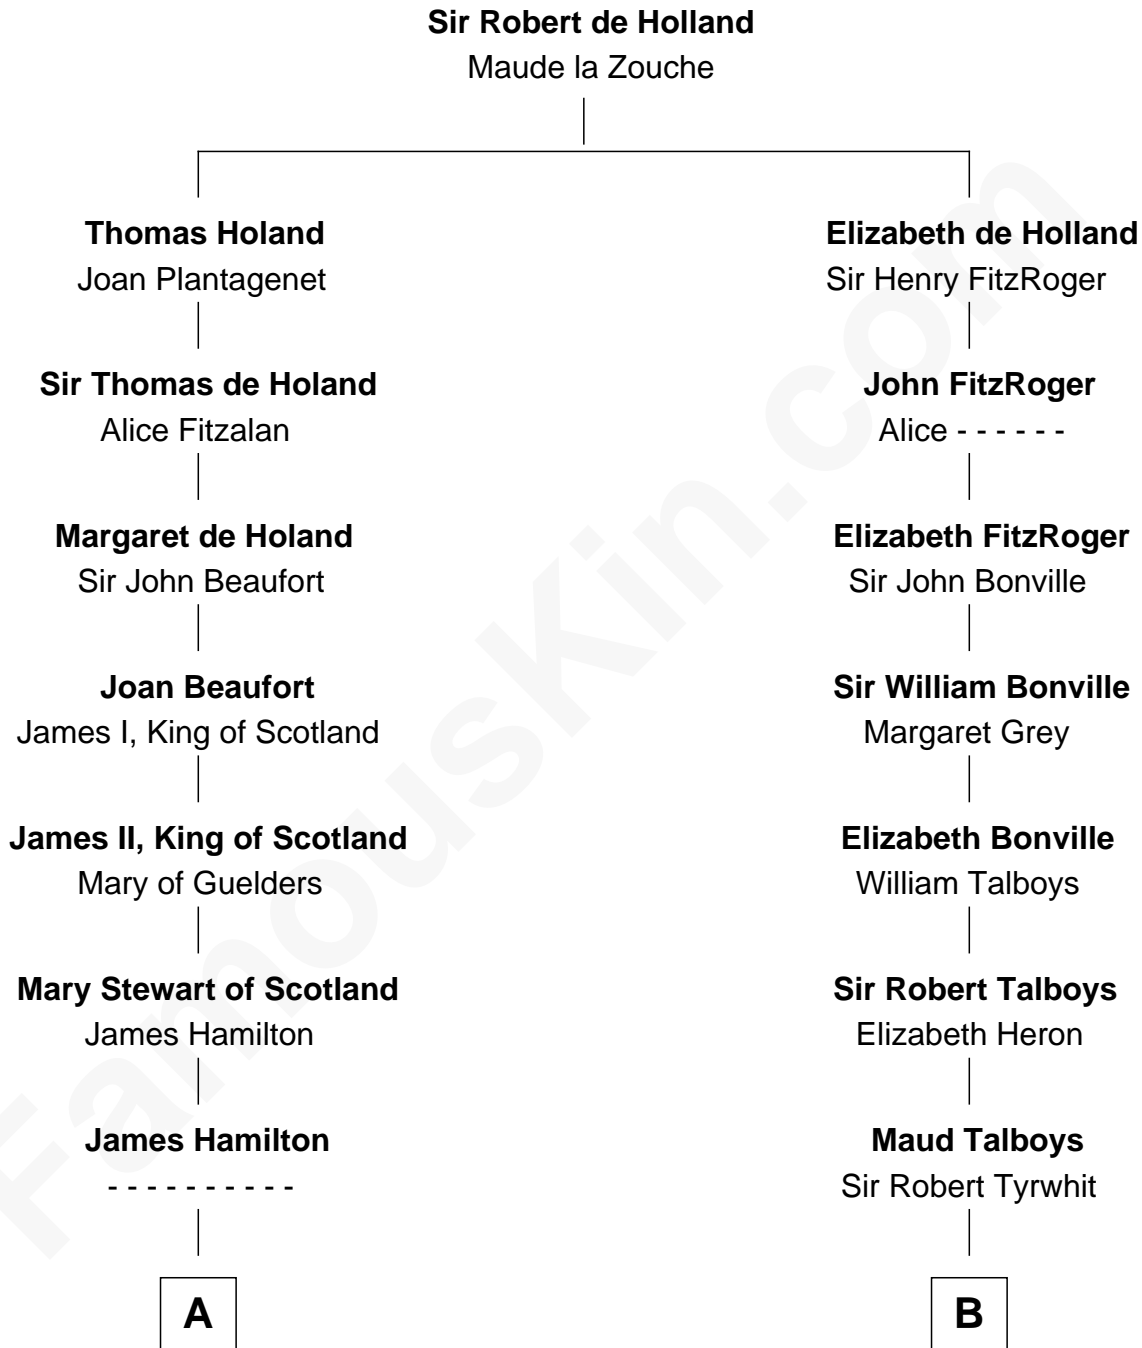

FamousKin.com
Relationship Chart of
Franklin D. Roosevelt
32nd U.S. President

20th cousin 1 time removed of
Mitt Romney
70th Governor of Massachusetts

C

Elizabeth Murray
Edward Hutchinson Robbins

Anne Jean Robbins
Judge Joseph Lyman

Catharine Robbins Lyman
Warren Delano

Sara Delano
James Roosevelt

Franklin D. Roosevelt
32nd U.S. President

D

Charles Edward Robison
Rosetta Mary Berry

Alma Luella Robison
Harold Arundel LaFount

Lenore Emily LaFount
George Wilcken Romney

Mitt Romney
70th Governor of Massachusetts