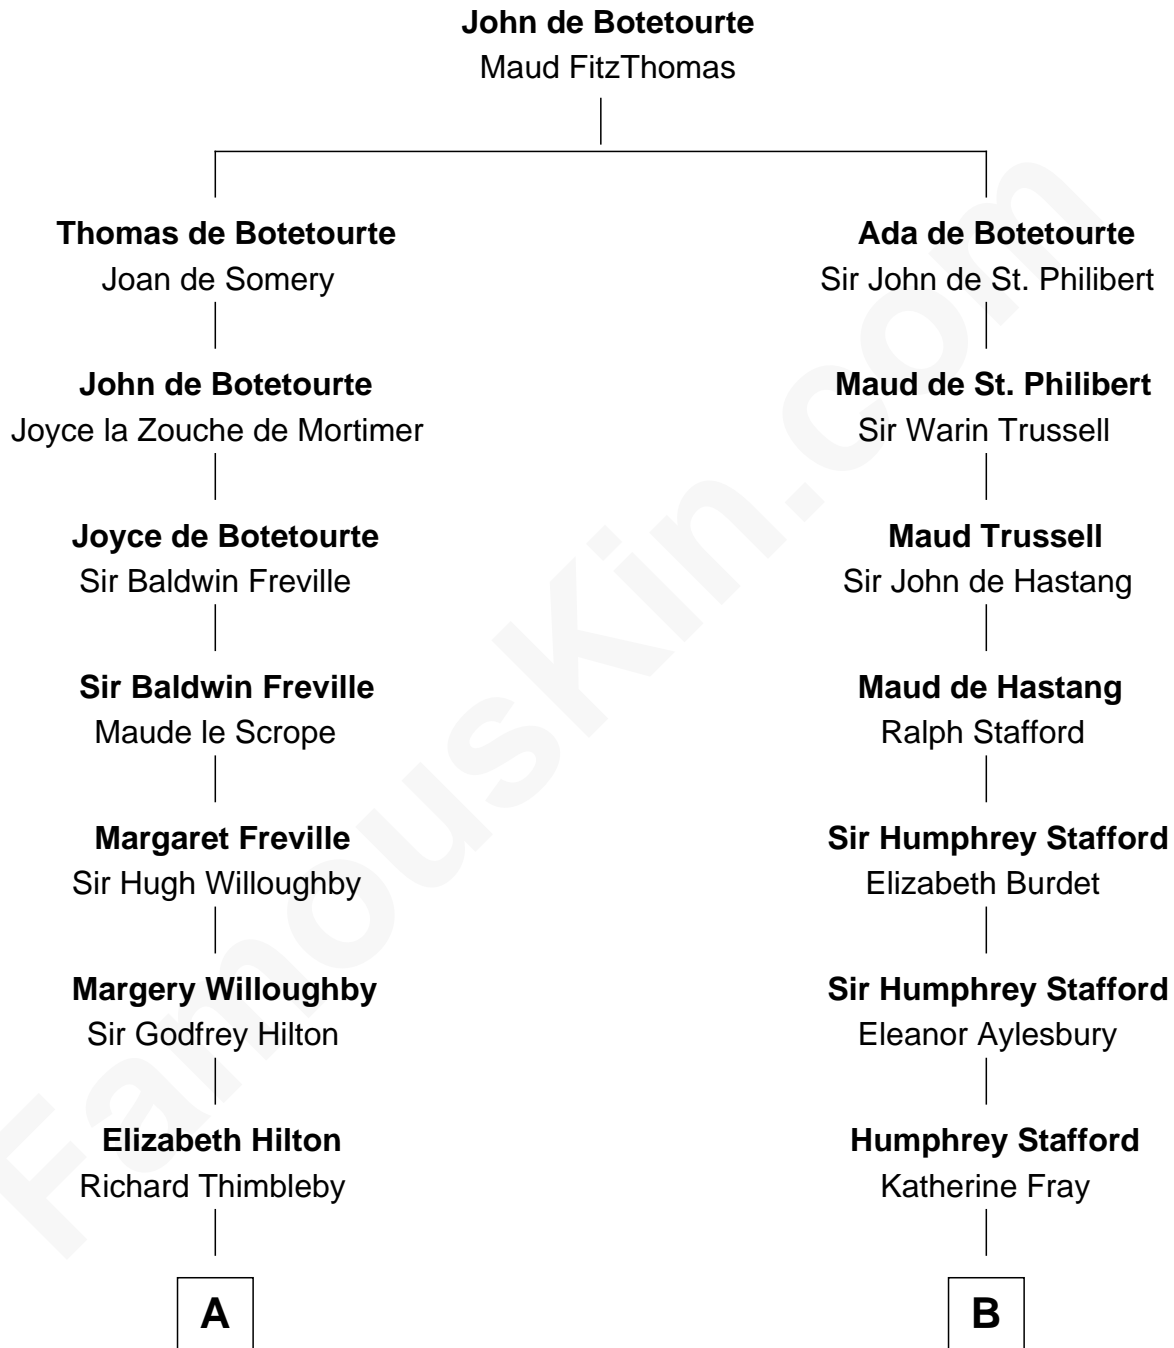

FamousKin.com
Relationship Chart of
Franklin D. Roosevelt
32nd U.S. President

19th cousin 2 times removed of
George Romney
43rd Governor of Michigan

C

Catharine Robbins Lyman

Warren Delano

Sara Delano

James Roosevelt

Franklin D. Roosevelt

32nd U.S. President

D

Charity Dickinson

Jared Pratt

Parley Parker Pratt

Mary Woods

Helaman Pratt

Anna Johanna Dorothy Wilcken

Anna Amelia Pratt

Gaskell Samuel Romney

George Romney

43rd Governor of Michigan

FamousKin.com