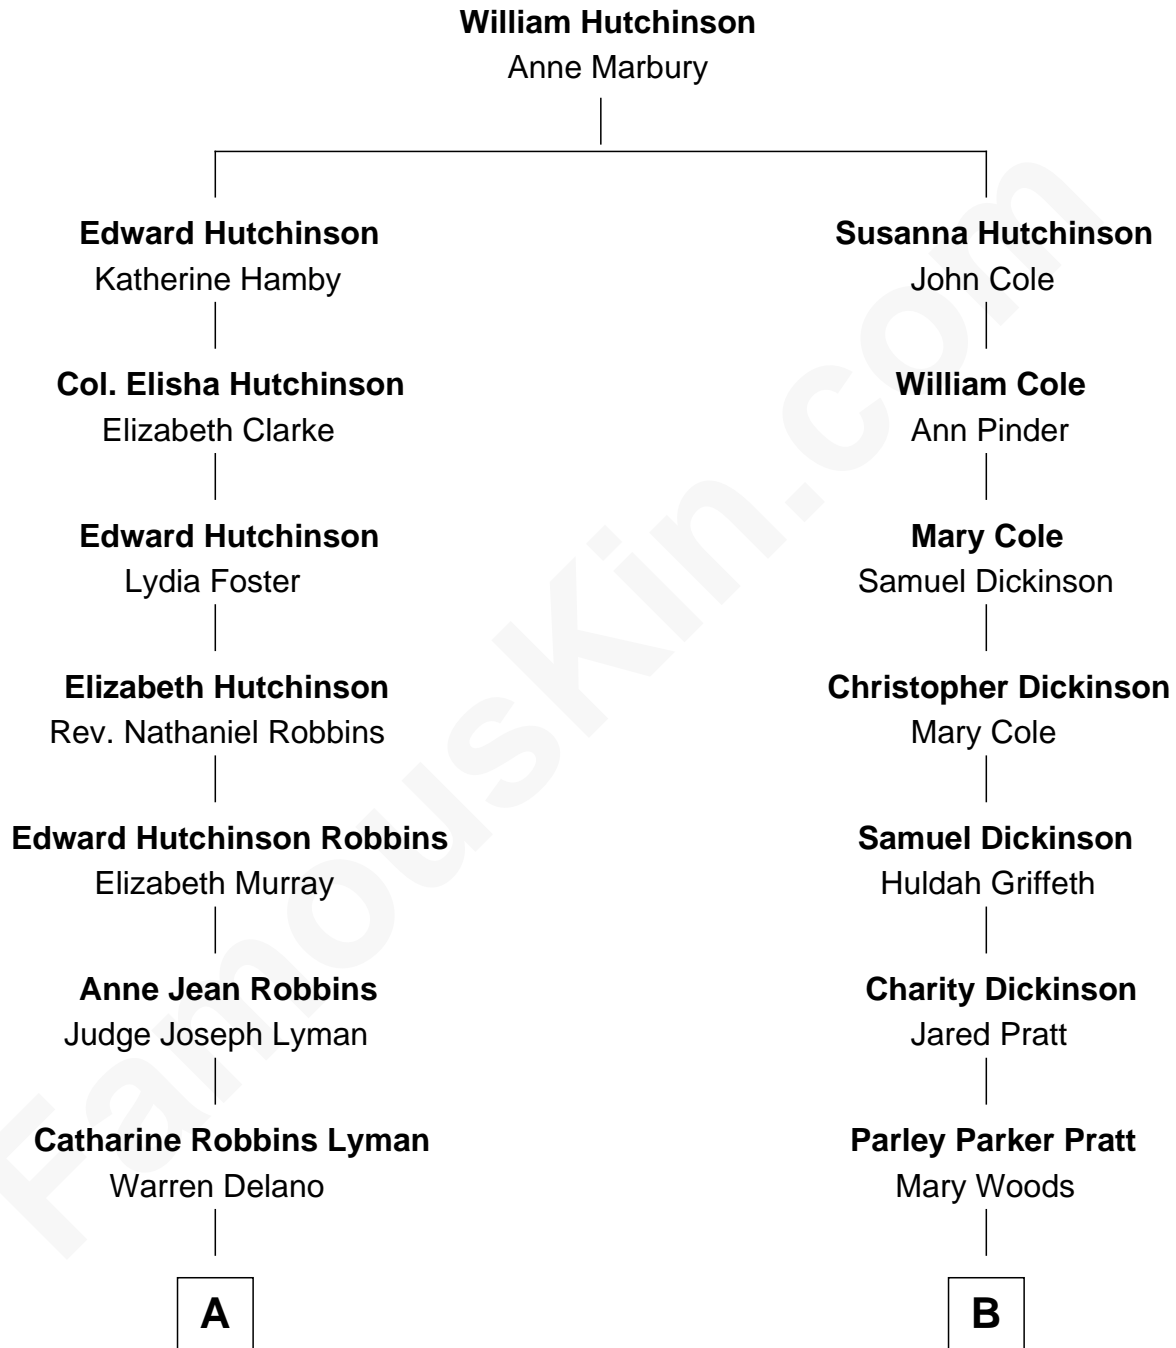

FamousKin.com
Relationship Chart of
Franklin D. Roosevelt
32nd U.S. President

8th cousin 1 time removed of
George Romney
43rd Governor of Michigan

A

Sara Delano
James Roosevelt

Franklin D. Roosevelt
32nd U.S. President

B

Helaman Pratt
Anna Johanna Dorothy Wilcken

Anna Amelia Pratt
Gaskell Samuel Romney

George Romney
43rd Governor of Michigan

FamousKin.com