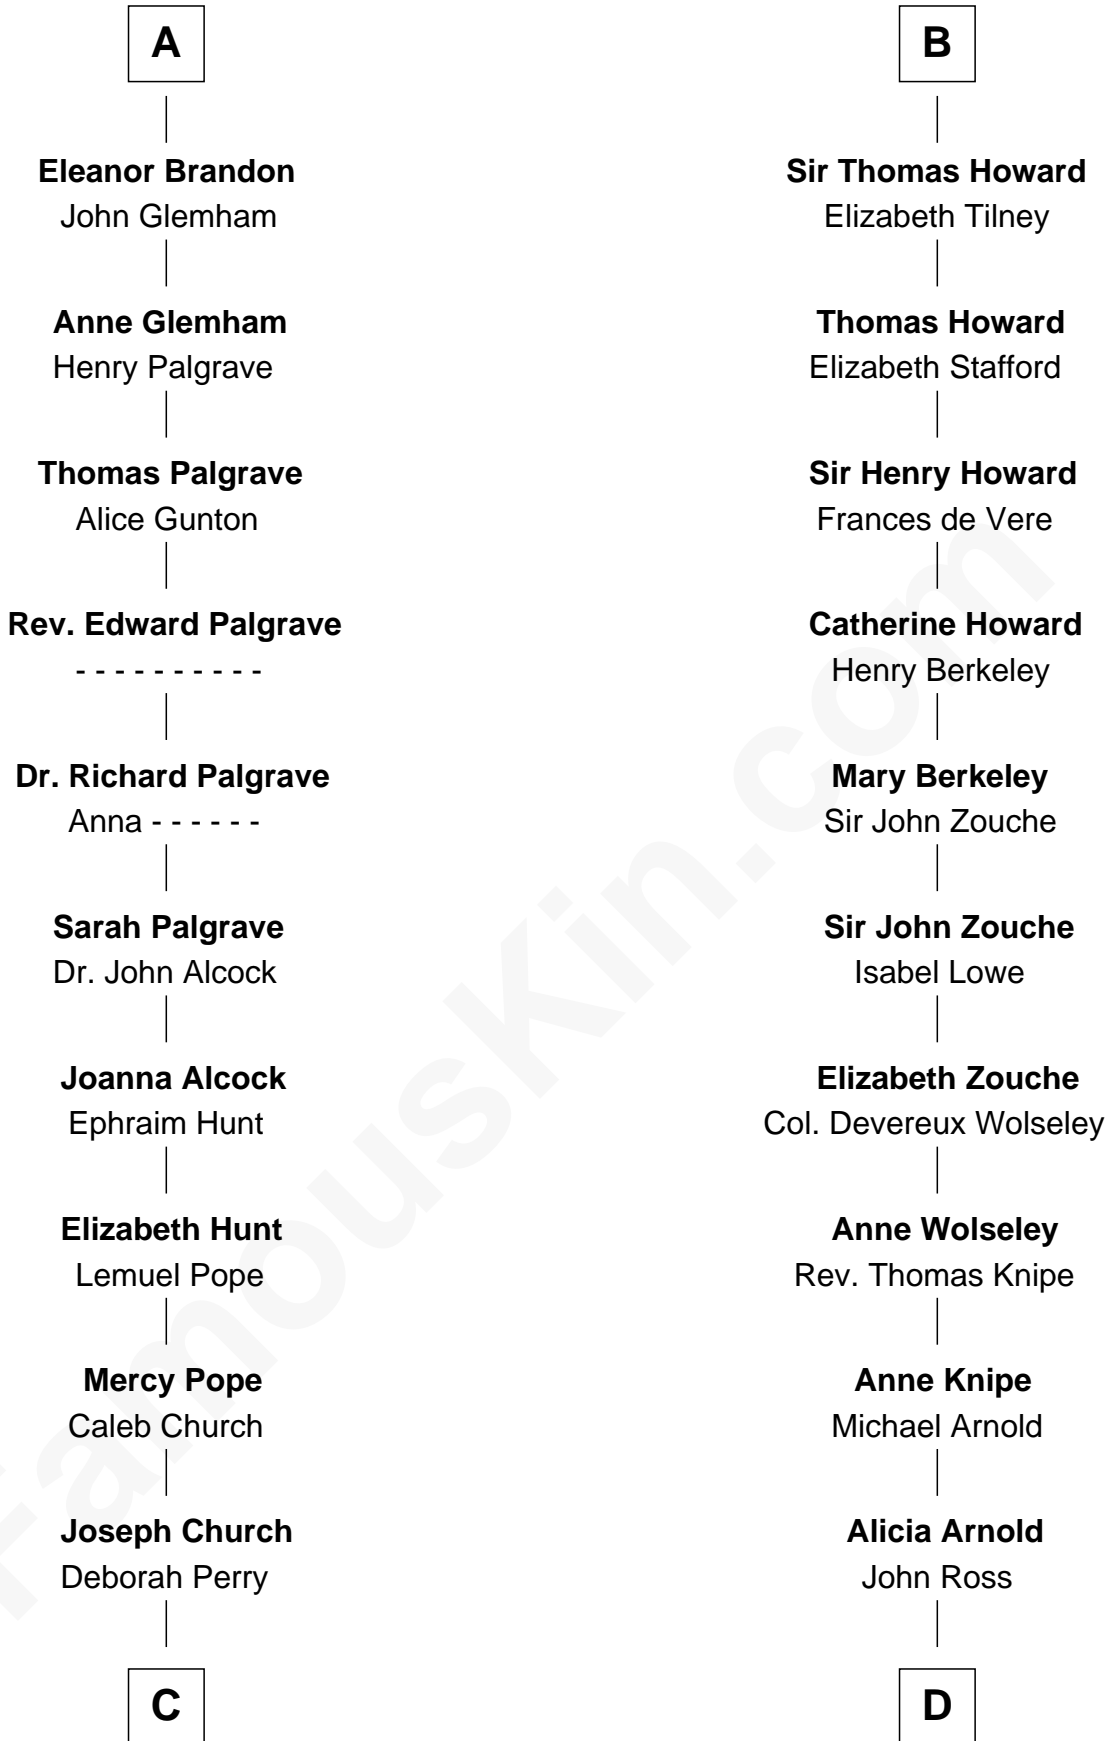

FamousKin.com
Relationship Chart of
Franklin D. Roosevelt
32nd U.S. President

19th cousin 1 time removed of

Francis Scott Key
Author of "The Star Spangled Banner"

C

Deborah P. Church

Warren Delano

Warren Delano

Catharine Robbins Lyman

Sara Delano

James Roosevelt

Franklin D. Roosevelt

32nd U.S. President

D

Ann Arnold Ross

Frances Key

John Ross Key

Anne Phebe Penn Dagworthy Charlton

Francis Scott Key

Author of "The Star Spangled Banner"

FamousKin.com