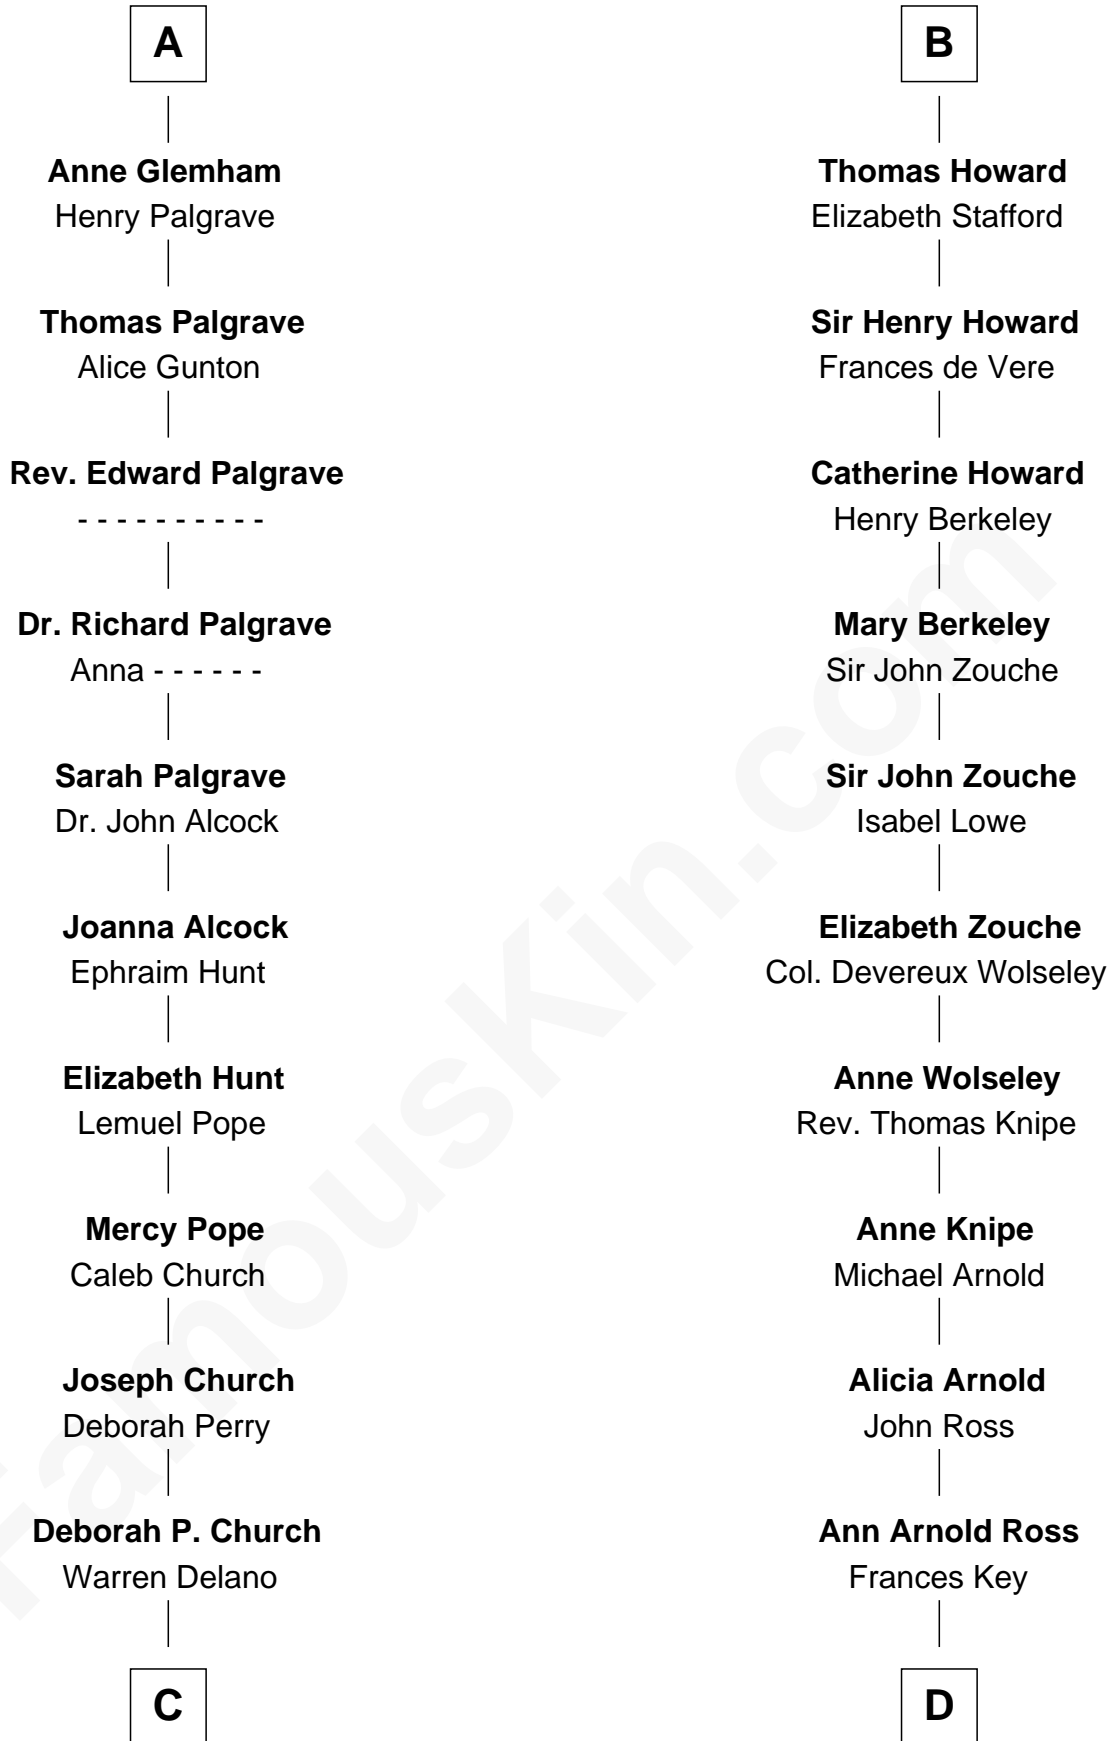

FamousKin.com
Relationship Chart of
Franklin D. Roosevelt
32nd U.S. President

18th cousin 1 time removed of

Francis Scott Key
Author of "The Star Spangled Banner"

Gunselm de Badlesmere

C

Warren Delano
Catharine Robbins Lyman

Sara Delano
James Roosevelt

Franklin D. Roosevelt
32nd U.S. President

D

John Ross Key
Anne Phebe Penn Dagworthy Charlton

Francis Scott Key
Author of "The Star Spangled Banner"

FamousKin.com