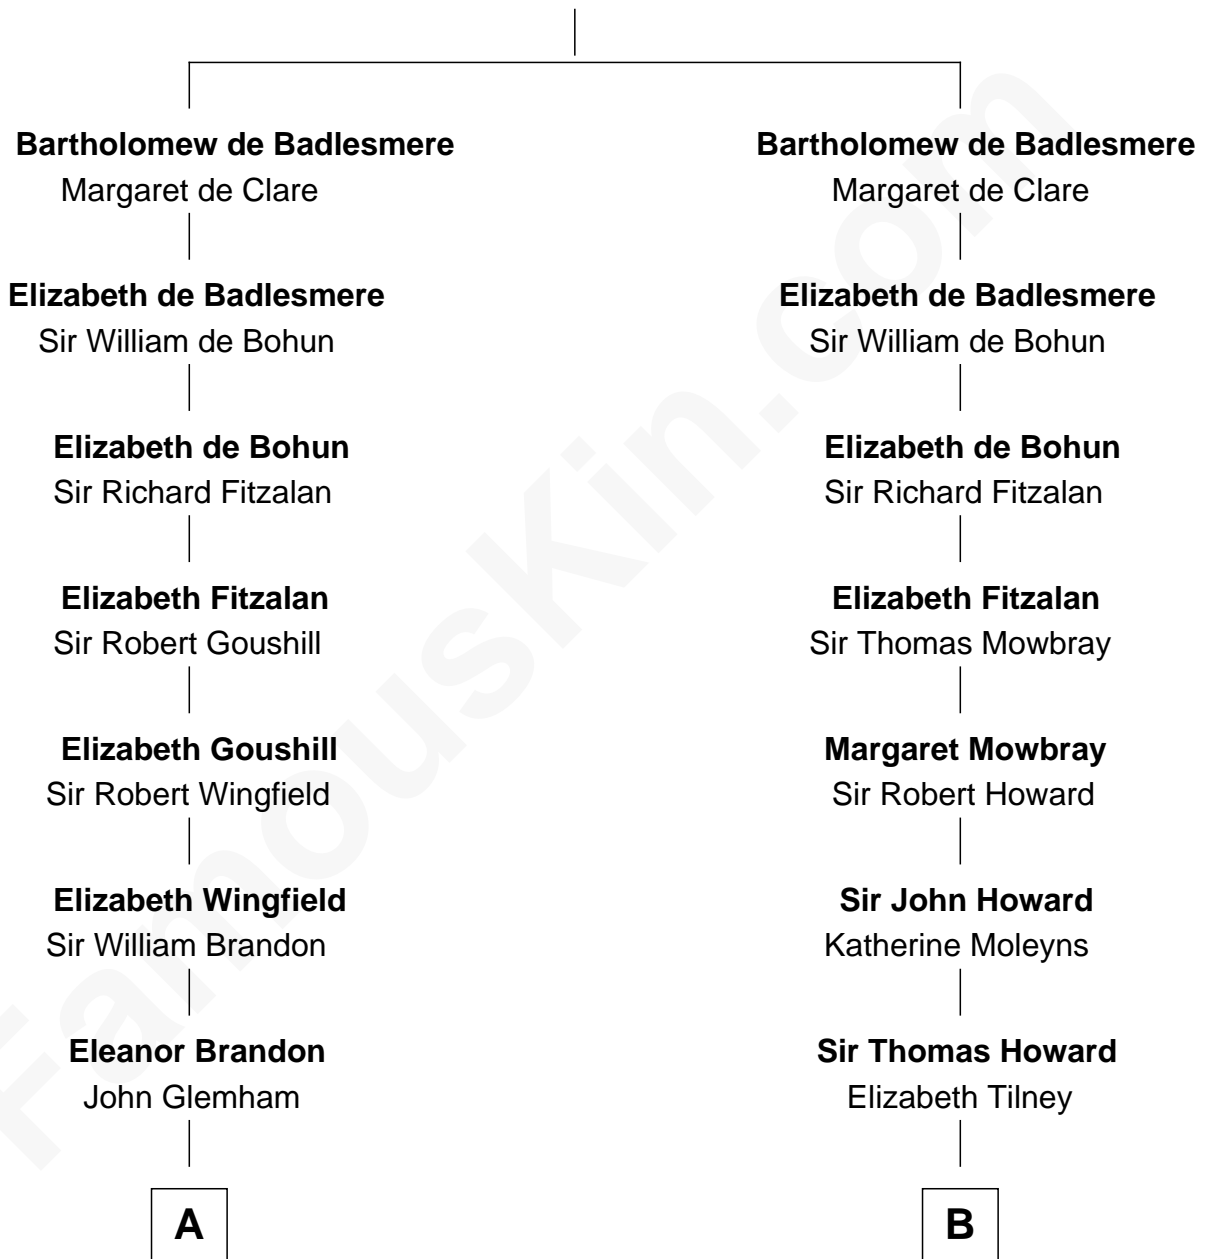

FamousKin.com
Relationship Chart of
Franklin D. Roosevelt
32nd U.S. President

18th cousin 1 time removed of

Francis Scott Key
Author of "The Star Spangled Banner"

Gunselm de Badlesmere

C

Warren Delano
Catharine Robbins Lyman

Sara Delano
James Roosevelt

Franklin D. Roosevelt
32nd U.S. President

D

John Ross Key
Anne Phebe Penn Dagworthy Charlton

Francis Scott Key
Author of "The Star Spangled Banner"

FamousKin.com