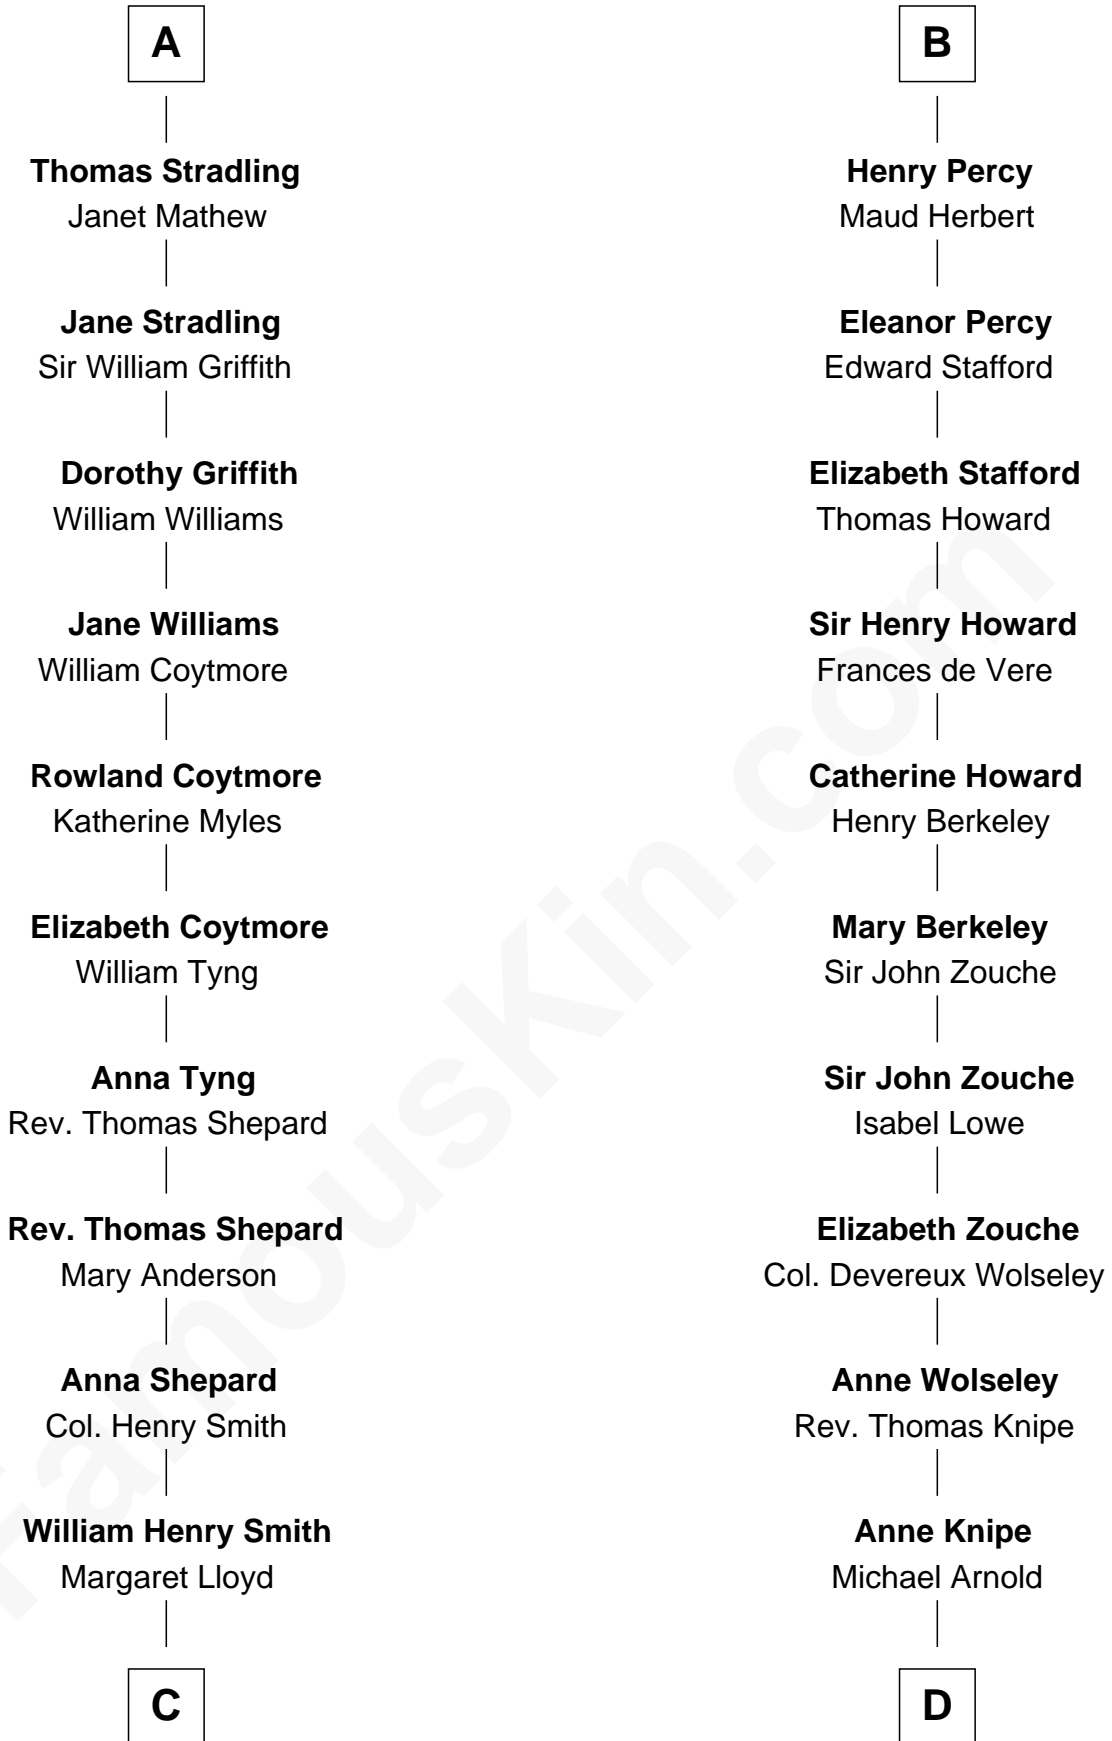

FamousKin.com
Relationship Chart of
Franklin D. Roosevelt
32nd U.S. President

20th cousin 1 time removed of

Francis Scott Key
Author of "The Star Spangled Banner"

C

Rebecca Smith

John Aspinwall

John Aspinwall

Susan Howland

Mary Rebecca Aspinwall

Isaac Daniel Roosevelt

James Roosevelt

Sara Delano

Franklin D. Roosevelt

32nd U.S. President

D

Alicia Arnold

John Ross

Ann Arnold Ross

Frances Key

John Ross Key

Anne Phebe Penn Dagworthy Charlton

Francis Scott Key

Author of "The Star Spangled Banner"