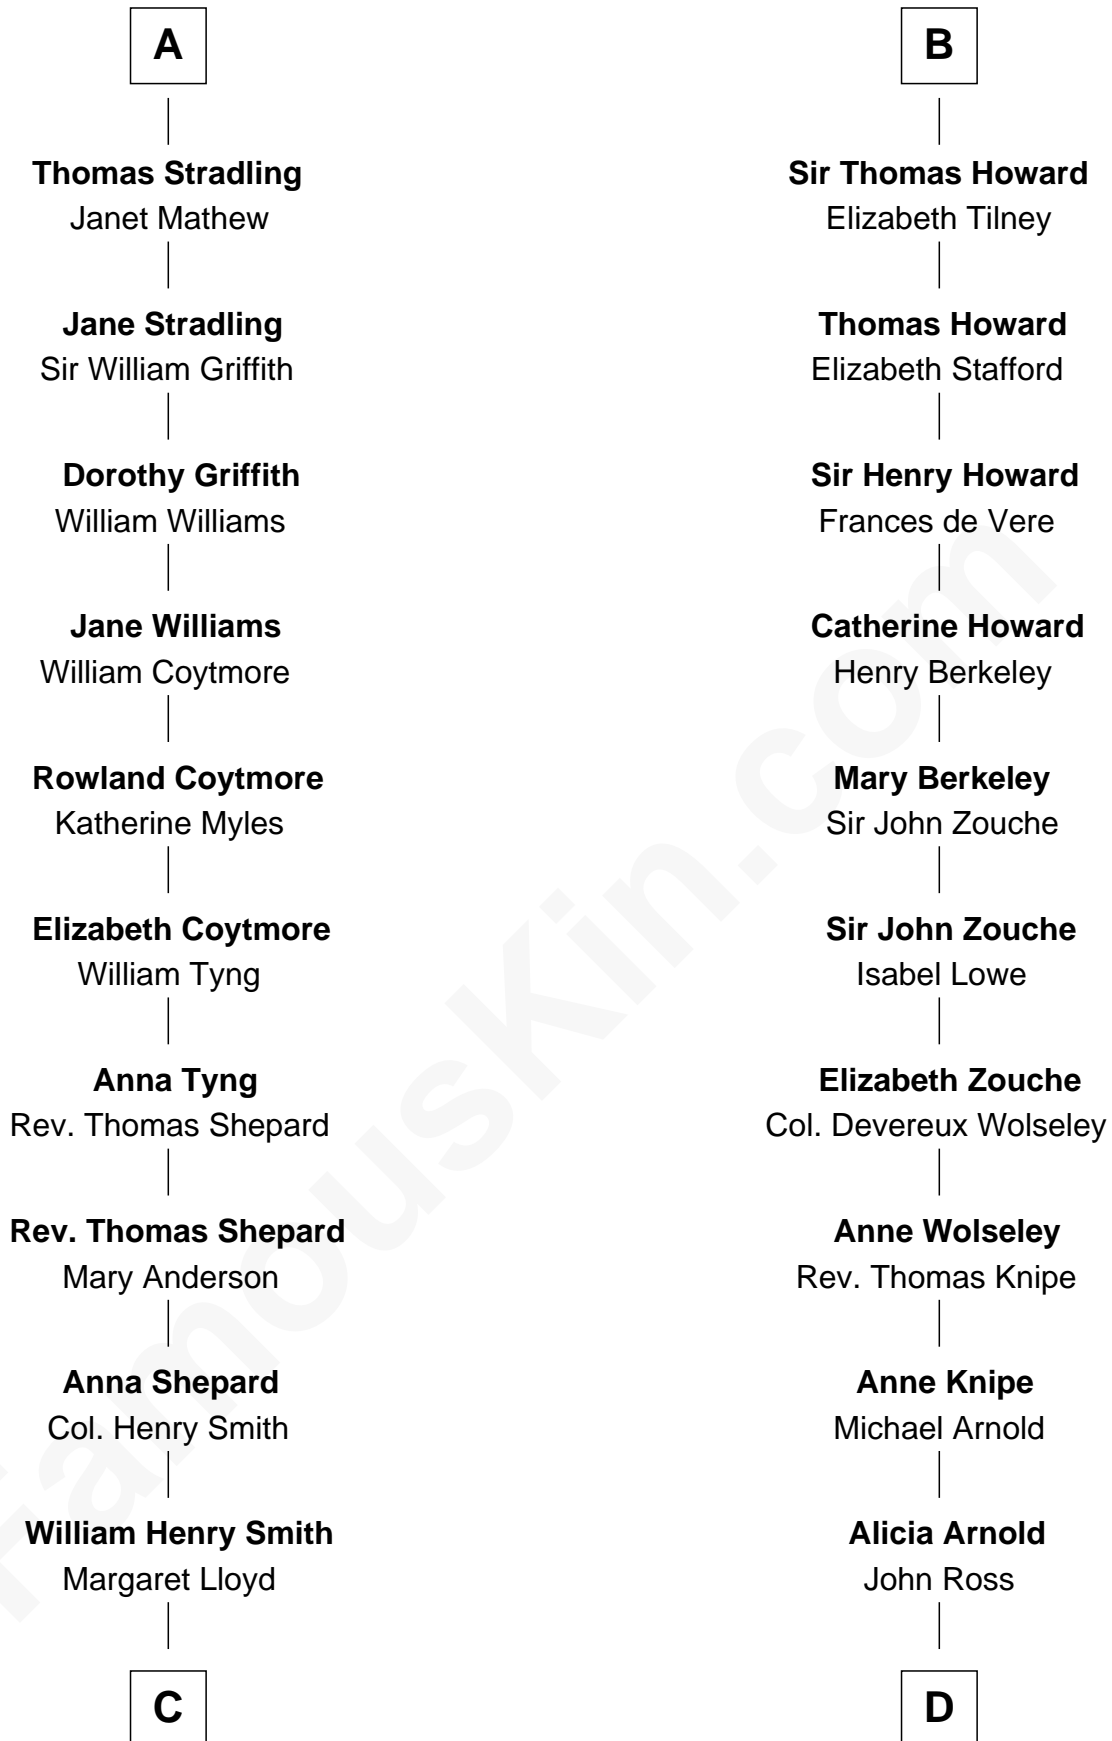

FamousKin.com
Relationship Chart of
Franklin D. Roosevelt
32nd U.S. President

19th cousin 2 times removed of

Francis Scott Key
Author of "The Star Spangled Banner"

C

Rebecca Smith

John Aspinwall

John Aspinwall

Susan Howland

Mary Rebecca Aspinwall

Isaac Daniel Roosevelt

James Roosevelt

Sara Delano

Franklin D. Roosevelt

32nd U.S. President

D

Ann Arnold Ross

Frances Key

John Ross Key

Anne Phebe Penn Dagworthy Charlton

Francis Scott Key

Author of "The Star Spangled Banner"

FamousKin.com