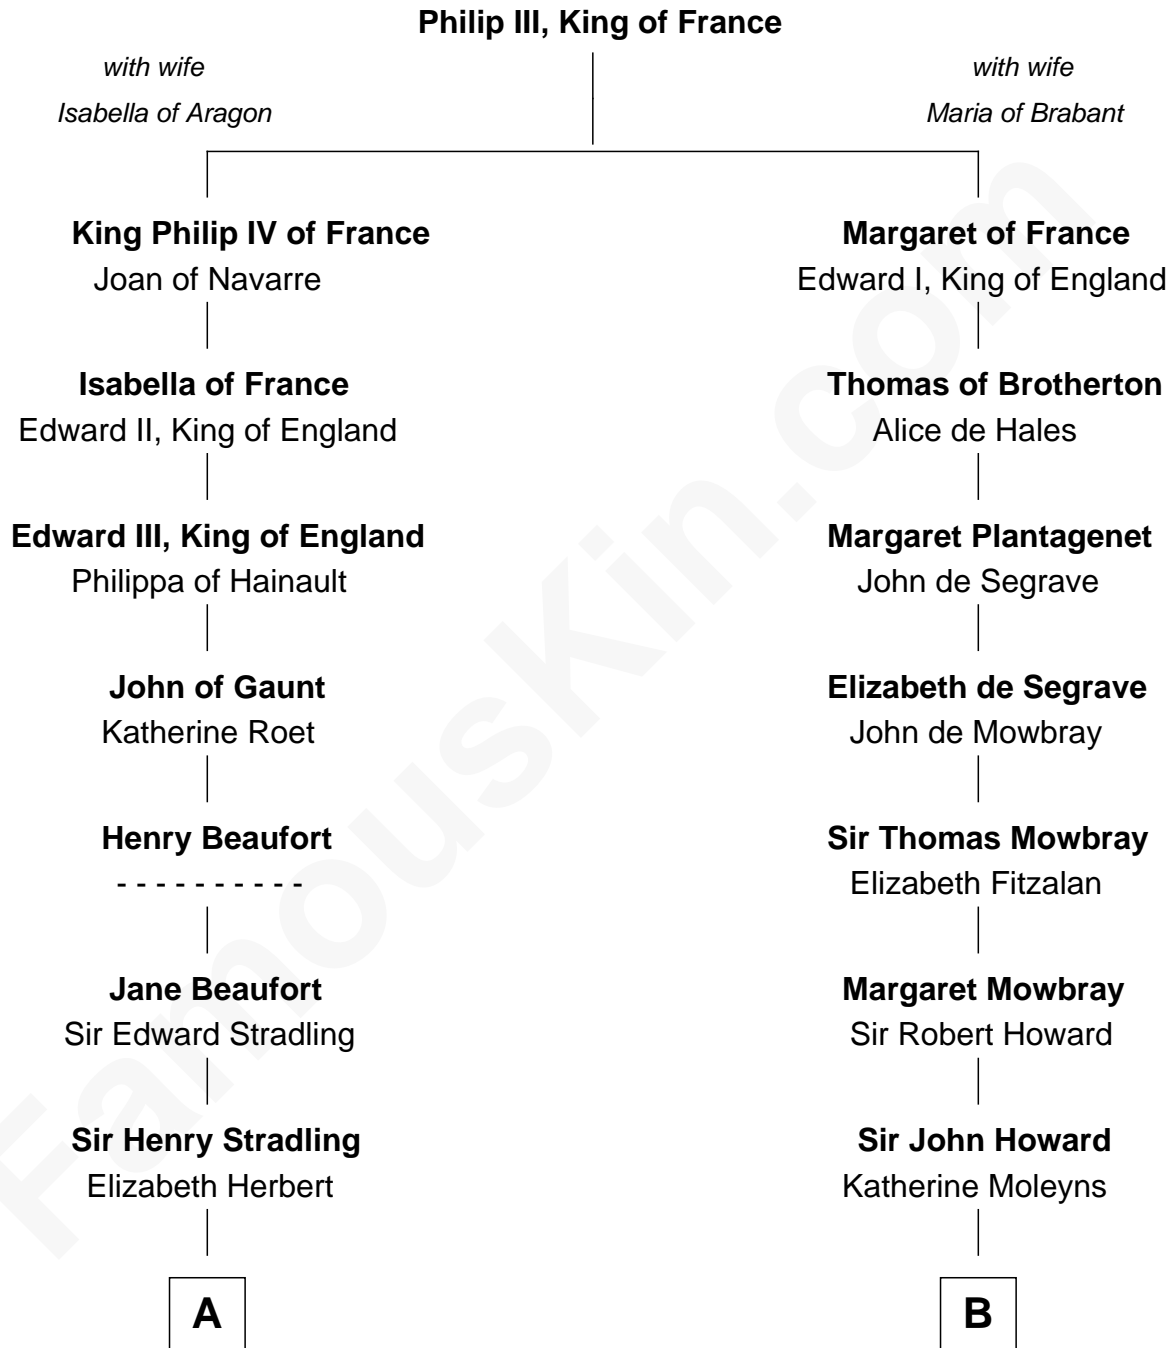

FamousKin.com
Relationship Chart of
Franklin D. Roosevelt
32nd U.S. President

19th cousin 2 times removed of

Francis Scott Key
Author of "The Star Spangled Banner"

C

Rebecca Smith

John Aspinwall

John Aspinwall

Susan Howland

Mary Rebecca Aspinwall

Isaac Daniel Roosevelt

James Roosevelt

Sara Delano

Franklin D. Roosevelt

32nd U.S. President

D