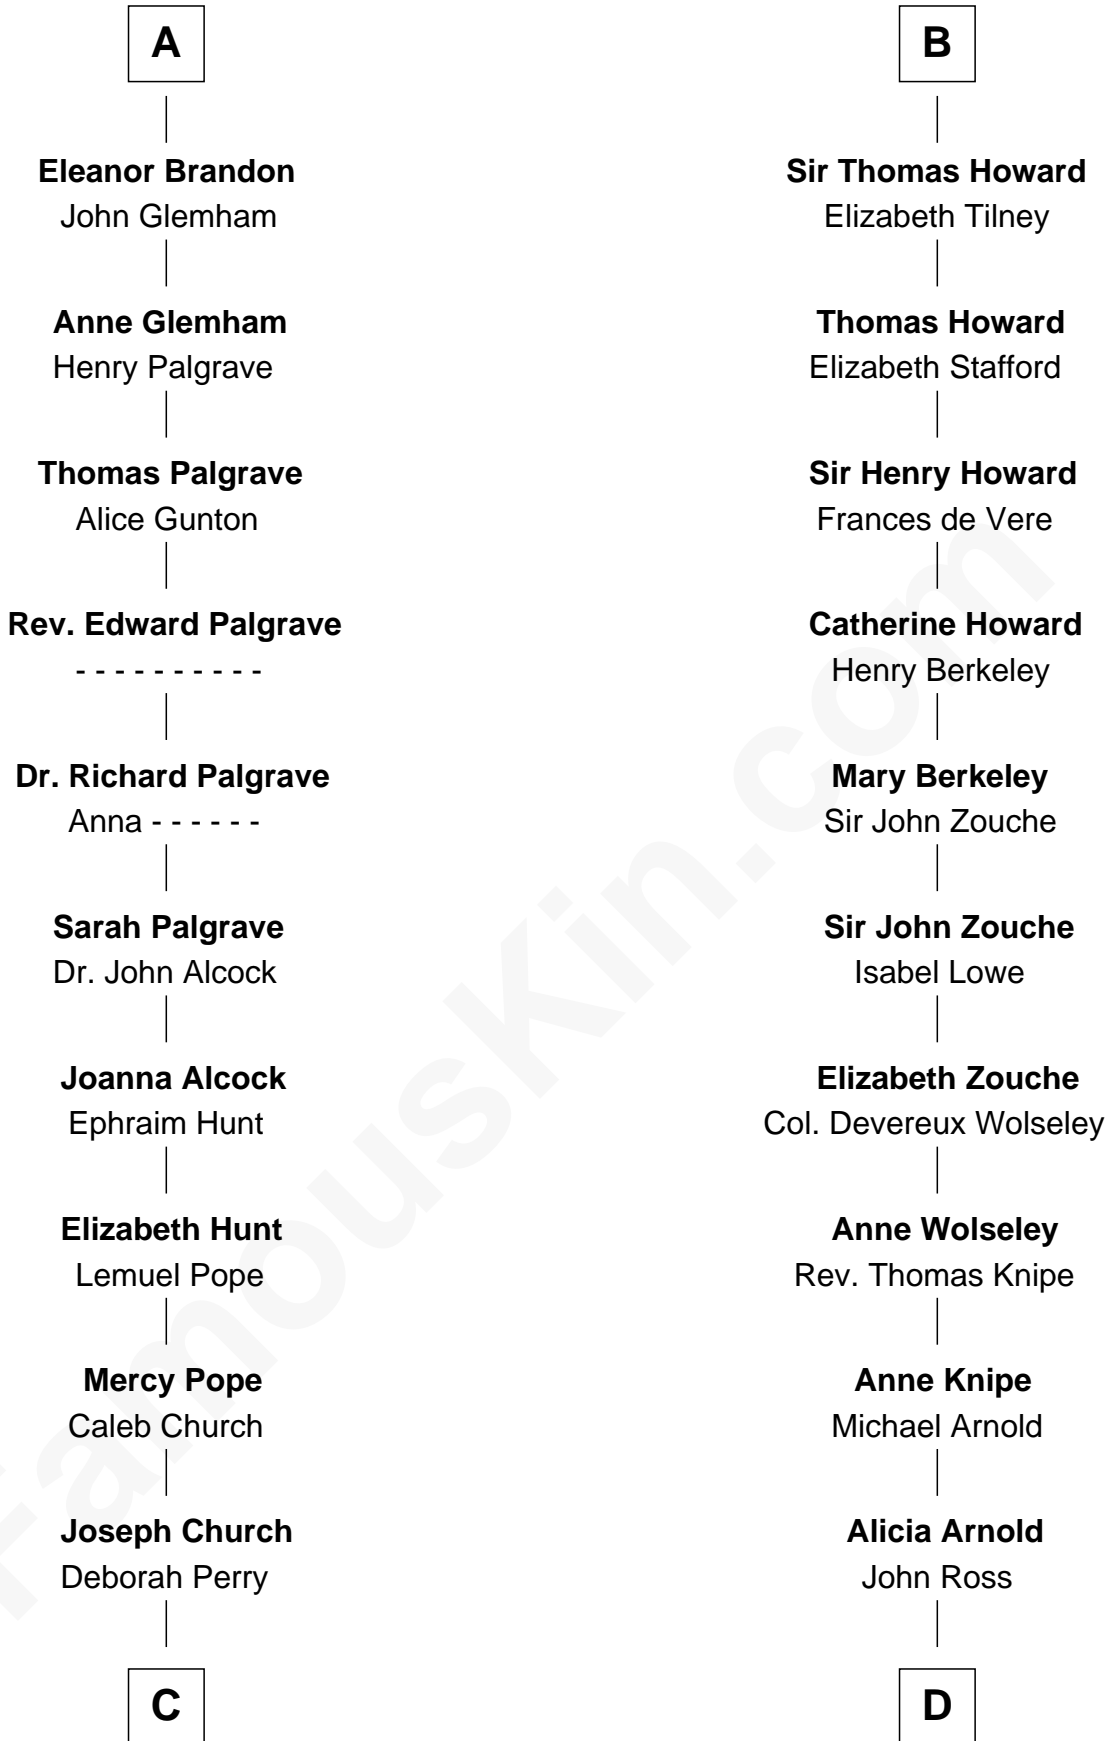

FamousKin.com
Relationship Chart of
Franklin D. Roosevelt
32nd U.S. President

19th cousin 1 time removed of

Francis Scott Key
Author of "The Star Spangled Banner"

Sir Humphrey de Bohun
 Eleanor de Braiose

C

Deborah P. Church

Warren Delano

Warren Delano

Catharine Robbins Lyman

Sara Delano

James Roosevelt

Franklin D. Roosevelt

32nd U.S. President

D

Ann Arnold Ross

Frances Key

John Ross Key

Anne Phebe Penn Dagworthy Charlton

Francis Scott Key

Author of "The Star Spangled Banner"