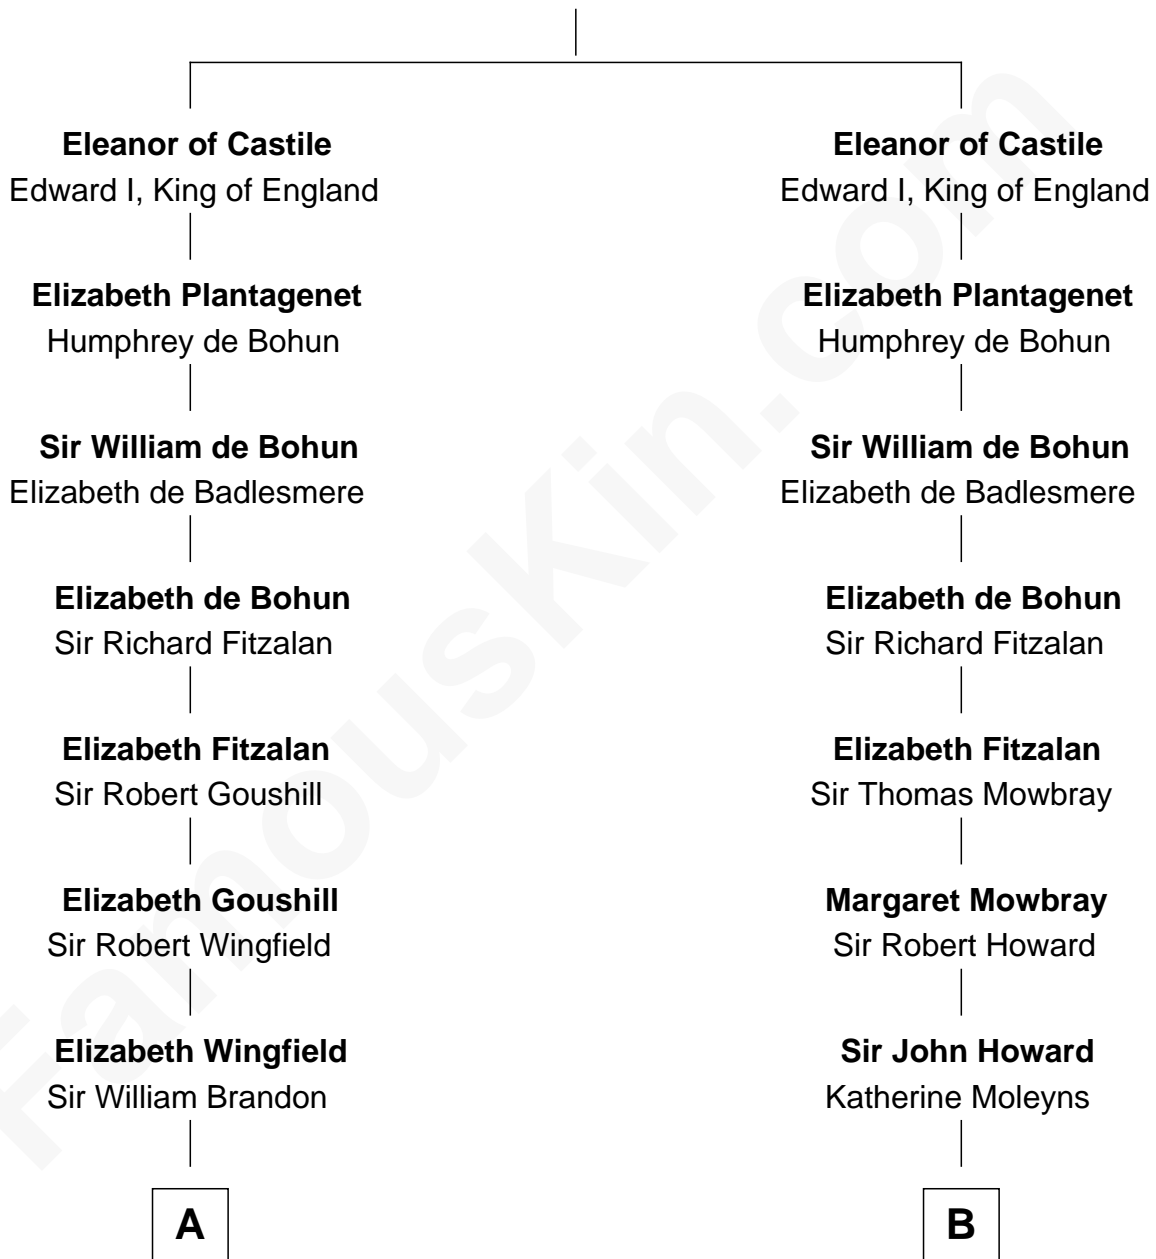

FamousKin.com
Relationship Chart of
Franklin D. Roosevelt
32nd U.S. President

19th cousin 1 time removed of

Francis Scott Key
Author of "The Star Spangled Banner"

Ferdinand III, King of Castile
 Joanna of Ponthieu

C

Deborah P. Church

Warren Delano

Warren Delano

Catharine Robbins Lyman

Sara Delano

James Roosevelt

Franklin D. Roosevelt

32nd U.S. President

D

Ann Arnold Ross

Frances Key

John Ross Key

Anne Phebe Penn Dagworthy Charlton

Francis Scott Key

Author of "The Star Spangled Banner"