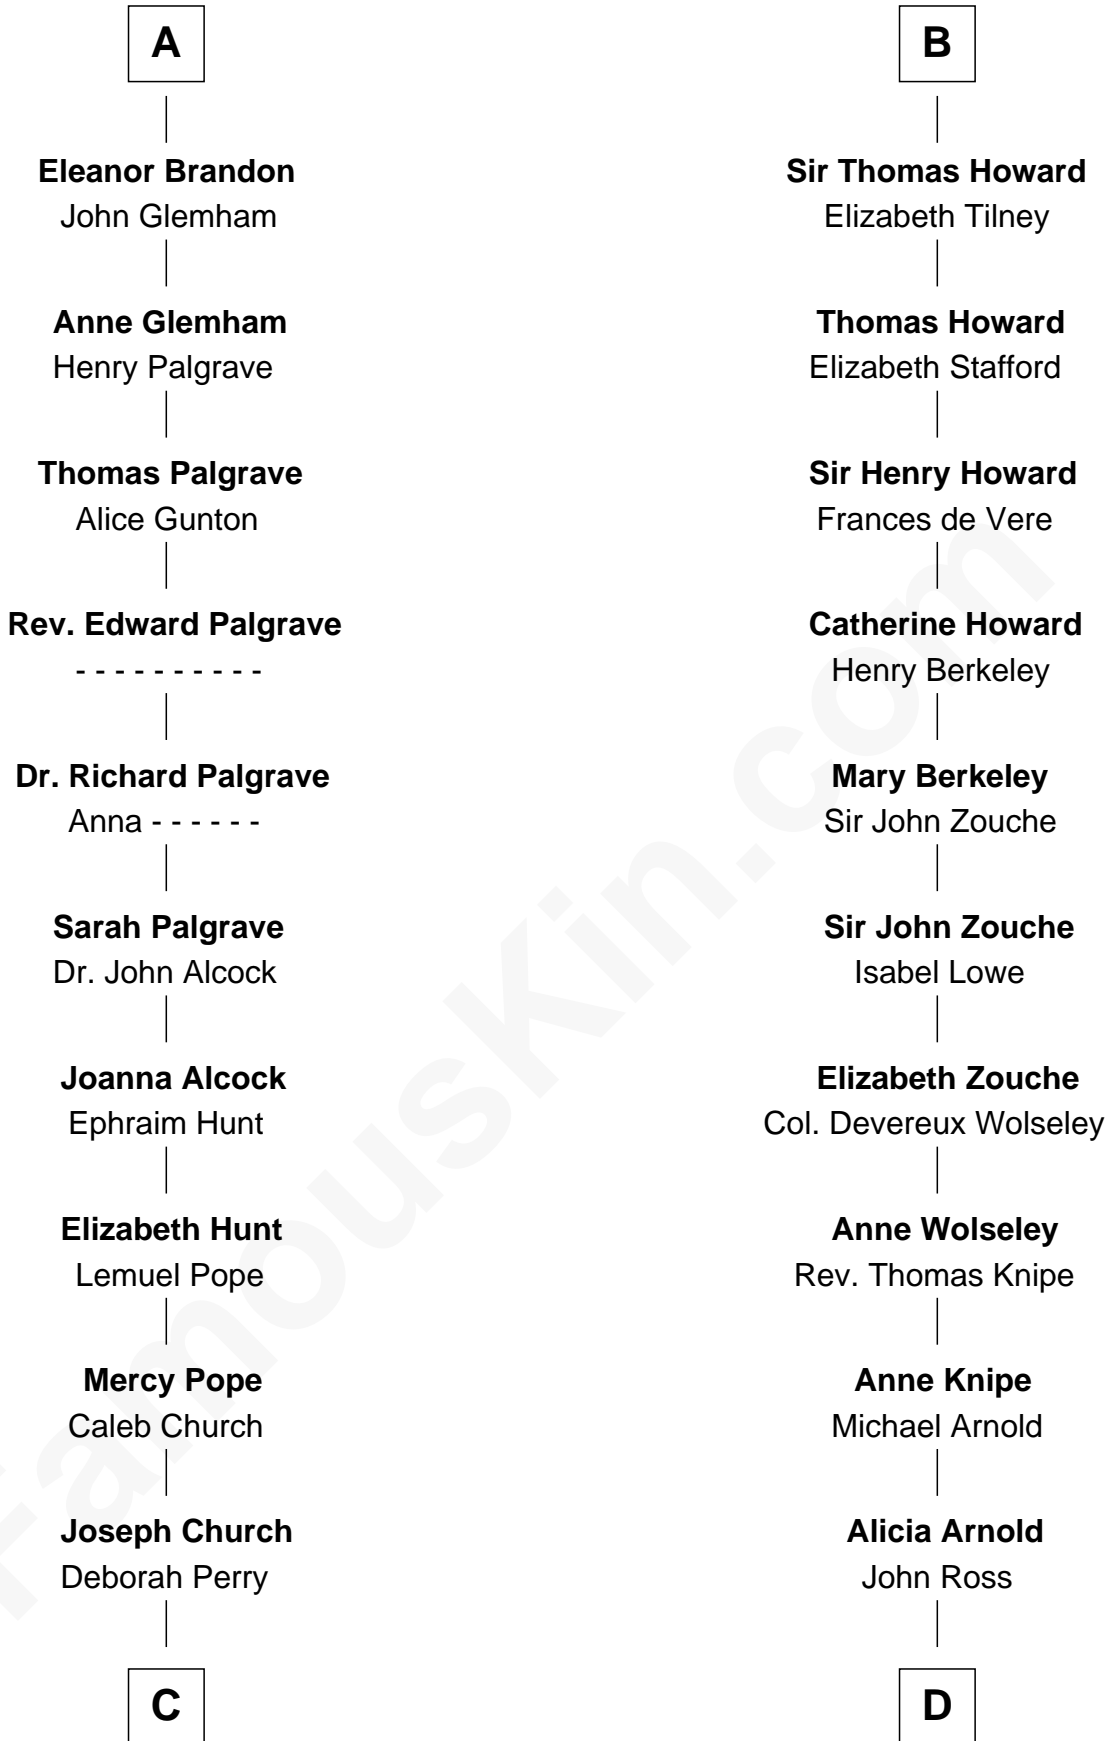

FamousKin.com
Relationship Chart of
Franklin D. Roosevelt
32nd U.S. President

19th cousin 1 time removed of

Francis Scott Key
Author of "The Star Spangled Banner"

Ferdinand III, King of Castile
 Joanna of Ponthieu

C

Deborah P. Church

Warren Delano

Warren Delano

Catharine Robbins Lyman

Sara Delano

James Roosevelt

Franklin D. Roosevelt

32nd U.S. President

D

Ann Arnold Ross

Frances Key

John Ross Key

Anne Phebe Penn Dagworthy Charlton

Francis Scott Key

Author of "The Star Spangled Banner"